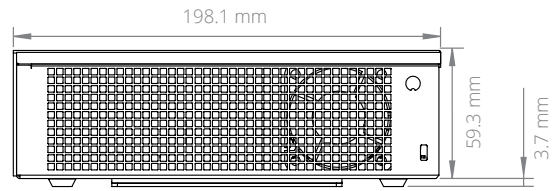

EU Office

Phone: +31 088 5200 700
Email: info@onlogic.eu
www.onlogic.com

Commercial Intel® Haswell Mini-ITX Computer

Specifications

MC500-30

Processor	Intel Celeron Intel Pentium Intel Core™ i3/i5/i7	Storage Options	2.5" HDD/SSD
Processor Speed	2.2 ~ 2.7 GHz	LAN Controller	Intel I210AT GbE Intel I217LM GbE with Intel AMT
Processor Generation	Haswell	Input Voltage	12 ~ 19 VDC
Processor Cores	2 ~ 4	Power Input	DC jack
Graphics / GPU	Intel 4th Generation HD Graphics	Operating Temp. Range	0 ~ 50°C
Memory	DDR3 SO-DIMM (non-ECC) Up to 16 GB	Dimensions (WxHxD)	192.6 x 59.3 x 198.1 mm
Rear I/O	1 DisplayPort 1 HDMI port 2 Gb LAN port 4 USB 3.0 ports 2 Audio jacks: line-out, mic-in 1 19V DC (5.1 mm ID x 7.4 mm OD)	Mounting Options	DIN-mount VESA-mount Wall-mount
Front I/O	2 USB ports Power button	Regulatory Information	2011/65/EU (RoHS 2 Directive) CE EN 55022 EN 55024 EN 55032 EN 60950-1 FCC 47 CFR Part 15
Expansion Options	1 PCIe Mini Card (full height) 1 PCIe Mini Card (half-height)		

Dimensional Drawings

All measurements in mm

onlogic.com/mc500-30 ➔

US Office

Phone: +1 802 861 2300
Email: info@onlogic.com
www.onlogic.com

EU Office

Phone: +31 088 5200 700
Email: info@onlogic.eu
www.onlogic.com

MC500 Dimensional Drawings

Compact Mini-ITX Case

All measurements in mm

FRONT

SIDE

BOTTOM

onlogic.com/mc500-series >

US Office