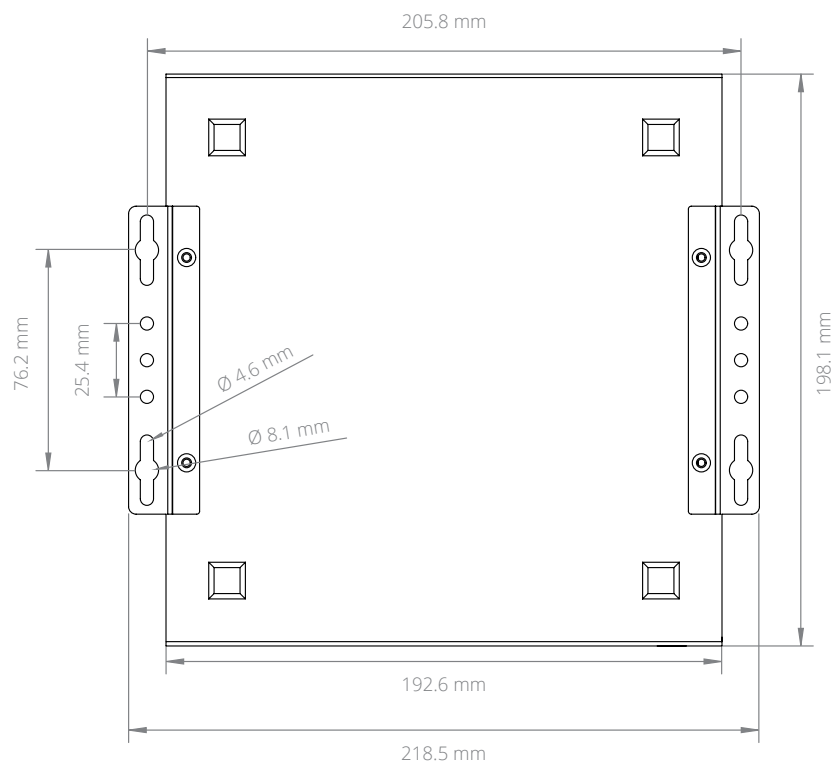

MC500 Dimensional Drawings

Compact Mini-ITX Case

All measurements in mm

FRONT

SIDE

BOTTOM

onlogic.com/mc500-series >

US Office