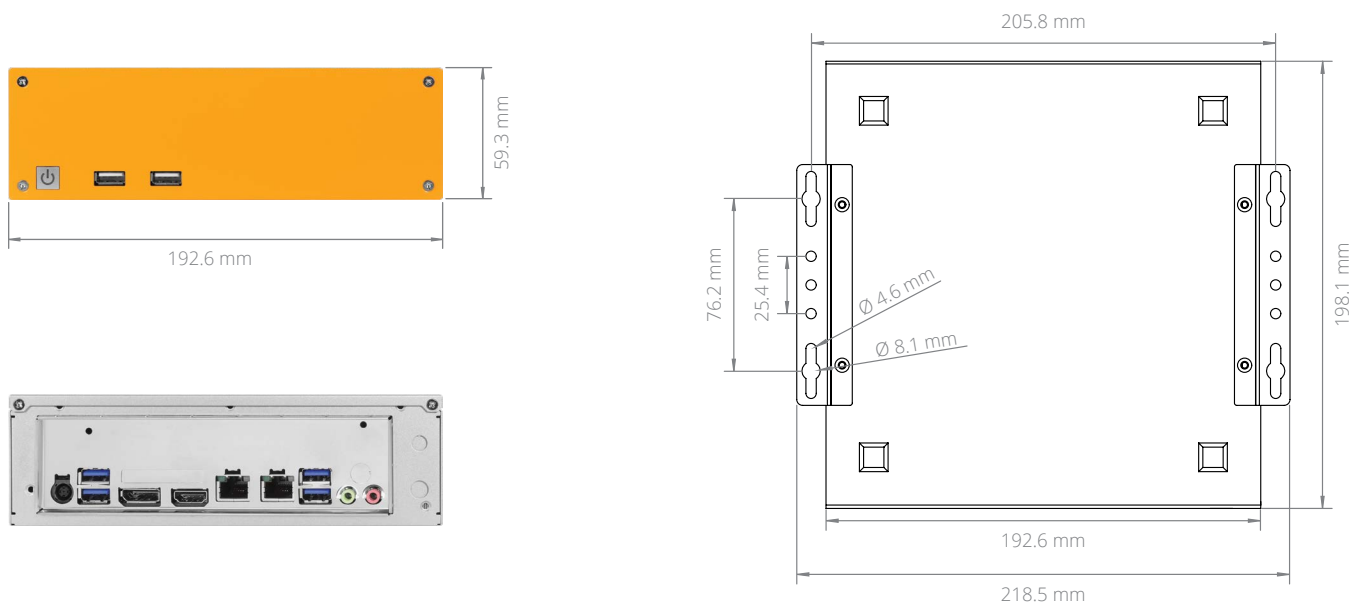

Commercial Intel® Haswell Mini-ITX Computer

Specifications

MC500-30

Processor	Intel Celeron Intel Pentium Intel Core™ i3/i5/i7	Storage Options	2.5" HDD/SSD
Processor Speed	2.2 ~ 2.7 GHz	LAN Controller	Intel I210AT GbE Intel I217LM GbE with Intel AMT
Processor Generation	Haswell	Input Voltage	12 ~ 19 VDC
Processor Cores	2 ~ 4	Power Input	DC jack
Graphics / GPU	Intel 4th Generation HD Graphics	Operating Temp. Range	0 ~ 50°C
Memory	DDR3 SO-DIMM (non-ECC) Up to 16 GB	Dimensions (WxHxD)	192.6 x 59.3 x 198.1 mm
Rear I/O	1 DisplayPort 1 HDMI port 2 Gb LAN port 4 USB 3.0 ports 2 Audio jacks: line-out, mic-in 1 19V DC (5.1 mm ID x 7.4 mm OD)	Mounting Options	DIN-mount VESA-mount Wall-mount
Front I/O	2 USB ports Power button	Regulatory Information	2011/65/EU (RoHS 2 Directive) CE EN 55022 EN 55024 EN 55032 EN 60950-1 FCC 47 CFR Part 15
Expansion Options	1 PCIe Mini Card (full height) 1 PCIe Mini Card (half-height)		

Dimensional Drawings

All measurements in mm

onlogic.com/mc500-30 ➔

US Office

Phone: +1 802 861 2300
Email: info@onlogic.com
www.onlogic.com

EU Office

Phone: +31 088 5200 700
Email: info@onlogic.eu
www.onlogic.com