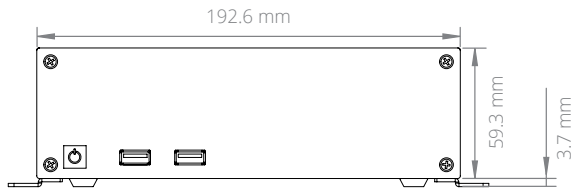

EU Office

Phone: +31 088 5200 700
Email: info@onlogic.eu
www.onlogic.com

Commercial Intel® Haswell Mini-ITX Computer

Specifications

MC500-30

Processor	Intel Celeron Intel Pentium Intel Core™ i3/i5/i7	Storage Options	2.5" HDD/SSD
Processor Speed	2.2 ~ 2.7 GHz	LAN Controller	Intel I210AT GbE Intel I217LM GbE with Intel AMT
Processor Generation	Haswell	Input Voltage	12 ~ 19 VDC
Processor Cores	2 ~ 4	Power Input	DC jack
Graphics / GPU	Intel 4th Generation HD Graphics	Operating Temp. Range	0 ~ 50°C
Memory	DDR3 SO-DIMM (non-ECC) Up to 16 GB	Dimensions (WxHxD)	192.6 x 59.3 x 198.1 mm
Rear I/O	1 DisplayPort 1 HDMI port 2 Gb LAN port 4 USB 3.0 ports 2 Audio jacks: line-out, mic-in 1 19V DC (5.1 mm ID x 7.4 mm OD)	Mounting Options	DIN-mount VESA-mount Wall-mount
Front I/O	2 USB ports Power button	Regulatory Information	2011/65/EU (RoHS 2 Directive) CE EN 55022 EN 55024 EN 55032 EN 60950-1 FCC 47 CFR Part 15
Expansion Options	1 PCIe Mini Card (full height) 1 PCIe Mini Card (half-height)		

Dimensional Drawings

All measurements in mm

onlogic.com/mc500-30 ➔

US Office

Phone: +1 802 861 2300
Email: info@onlogic.com
www.onlogic.com

EU Office

Phone: +31 088 5200 700
Email: info@onlogic.eu
www.onlogic.com

MC500 Dimensional Drawings

Compact Mini-ITX Case

All measurements in mm

FRONT

SIDE

BOTTOM

onlogic.com/mc500-series >

US Office