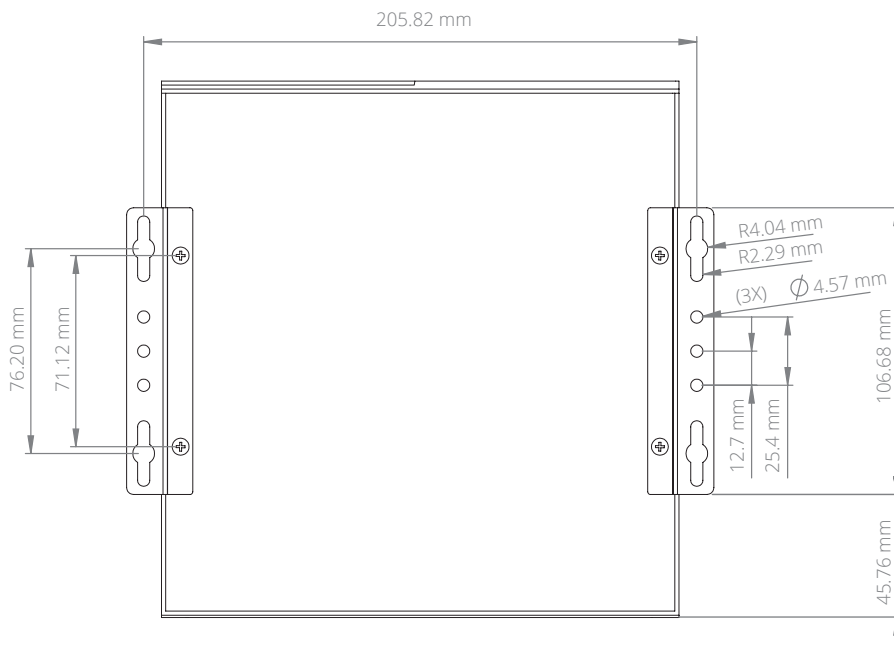

EU Office

Phone: +31 088 5200 700
Email: info@onlogic.eu
www.onlogic.com

Efficient Intel® Apollo Lake Mini-ITX Computer

Specifications

MC510-10

Processor	Intel Celeron Intel Pentium	Storage Options	1 M.2 M Key 2242/2260/2280 slot 1 2.5" HDD/SSD
Processor Speed	1.1 GHz	LAN Controller	Realtek RTL8111G
Processor Generation	Apollo Lake	Input Voltage	12 VDC / 19~24 VDC
Processor Cores	2 ~ 4	Power Input	DC jack
Graphics / GPU	Intel HD Graphics 500	Operating Temp. Range	0 ~ 50°C
Memory	DDR3L SO-DIMM (non-ECC)	Dimensions (WxHxD)	192.6 x 59.3 x 199.6 mm
Rear I/O	1 VGA port 1 HDMI port 2 Gb LAN ports 4 USB 3.0 ports 3 COM ports 2 Audio Jacks (Mic-in; Line-out) 2 PS/2 ports	Mounting Options	DIN-mount VESA-mount Wall-mount
Front I/O	2 USB 2.0 ports Power Button	Regulatory Information	2011/65/EU (RoHS 2 Directive) CE EN 55022 EN 55024 EN 55032 EN 60950-1 EN 62368-1 FCC 47 CFR Part 15
Expansion Options	1 M.2 E Key 2230 slot 1 PCIe Mini Card slot (full/half height)		

MC510 Dimensional Drawings

Compact Mini-ITX Case

All measurements in mm

FRONT

SIDE

onlogic.com/mc500-series 

US Office

Phone: +1 802 861 2300
 Email: info@onlogic.com
www.onlogic.com