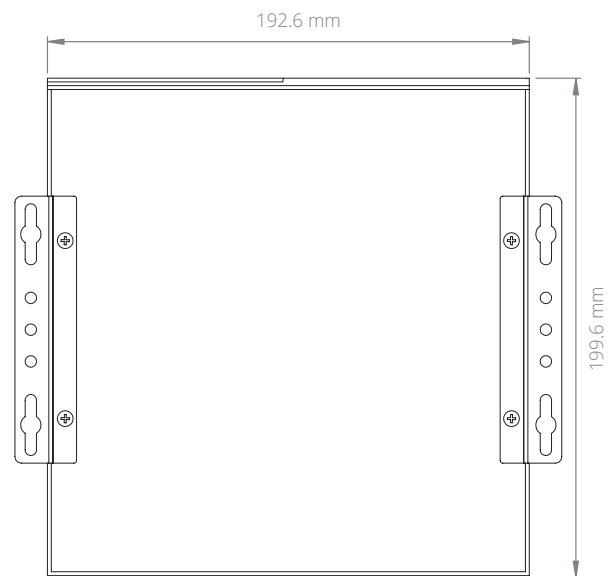

EU Office

Phone: +31 088 5200 700
Email: info@onlogic.eu
www.onlogic.com

Efficient Intel® Apollo Lake Mini-ITX Computer

Specifications

MC510-10

Processor	Intel Celeron Intel Pentium	Storage Options	1 M.2 M Key 2242/2260/2280 slot 1 2.5" HDD/SSD
Processor Speed	1.1 GHz	LAN Controller	Realtek RTL8111G
Processor Generation	Apollo Lake	Input Voltage	12 VDC / 19~24 VDC
Processor Cores	2 ~ 4	Power Input	DC jack
Graphics / GPU	Intel HD Graphics 500	Operating Temp. Range	0 ~ 50°C
Memory	DDR3L SO-DIMM (non-ECC)	Dimensions (WxHxD)	192.6 x 59.3 x 199.6 mm
Rear I/O	1 VGA port 1 HDMI port 2 Gb LAN ports 4 USB 3.0 ports 3 COM ports 2 Audio Jacks (Mic-in; Line-out) 2 PS/2 ports	Mounting Options	DIN-mount VESA-mount Wall-mount
Front I/O	2 USB 2.0 ports Power Button	Regulatory Information	2011/65/EU (RoHS 2 Directive) CE EN 55022 EN 55024 EN 55032 EN 60950-1 EN 62368-1 FCC 47 CFR Part 15
Expansion Options	1 M.2 E Key 2230 slot 1 PCIe Mini Card slot (full/half height)		

Dimensional Drawings

All measurements in mm

onlogic.com/mc510-10 >

US Office

Phone: +1 802 861 2300
Email: info@onlogic.com
www.onlogic.com

EU Office

Phone: +31 088 5200 700
Email: info@onlogic.eu
www.onlogic.com