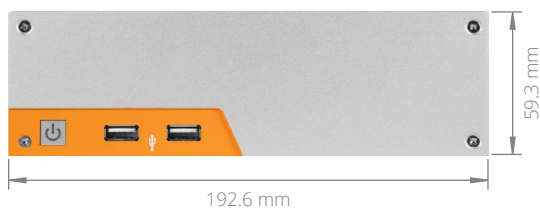

Efficient Intel® Apollo Lake Mini-ITX Computer

Specifications

MC510-10

Processor	Intel Celeron Intel Pentium	Storage Options	1 M.2 M Key 2242/2260/2280 slot 1 2.5" HDD/SSD
Processor Speed	1.1 GHz	LAN Controller	Realtek RTL8111G
Processor Generation	Apollo Lake	Input Voltage	12 VDC / 19~24 VDC
Processor Cores	2 ~ 4	Power Input	DC jack
Graphics / GPU	Intel HD Graphics 500	Operating Temp. Range	0 ~ 50°C
Memory	DDR3L SO-DIMM (non-ECC)	Dimensions (WxHxD)	192.6 x 59.3 x 199.6 mm
Rear I/O	1 VGA port 1 HDMI port 2 Gb LAN ports 4 USB 3.0 ports 3 COM ports 2 Audio Jacks (Mic-in; Line-out) 2 PS/2 ports	Mounting Options	DIN-mount VESA-mount Wall-mount
Front I/O	2 USB 2.0 ports Power Button	Regulatory Information	2011/65/EU (RoHS 2 Directive) CE EN 55022 EN 55024 EN 55032 EN 60950-1 EN 62368-1 FCC 47 CFR Part 15
Expansion Options	1 M.2 E Key 2230 slot 1 PCIe Mini Card slot (full/half height)		

Dimensional Drawings

All measurements in mm

onlogic.com/mc510-10 >

US Office

Phone: +1 802 861 2300
Email: info@onlogic.com
www.onlogic.com

EU Office

Phone: +31 088 5200 700
Email: info@onlogic.eu
www.onlogic.com