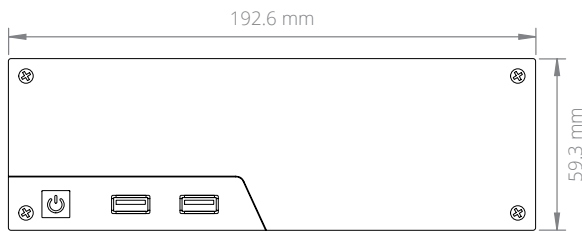

EU Office

Phone: +31 088 5200 700
Email: info@onlogic.eu
www.onlogic.com

Efficient Intel® Apollo Lake Mini-ITX Computer

Specifications

MC510-10

Processor	Intel Celeron Intel Pentium	Storage Options	1 M.2 M Key 2242/2260/2280 slot 1 2.5" HDD/SSD
Processor Speed	1.1 GHz	LAN Controller	Realtek RTL8111G
Processor Generation	Apollo Lake	Input Voltage	12 VDC / 19~24 VDC
Processor Cores	2 ~ 4	Power Input	DC jack
Graphics / GPU	Intel HD Graphics 500	Operating Temp. Range	0 ~ 50°C
Memory	DDR3L SO-DIMM (non-ECC)	Dimensions (WxHxD)	192.6 x 59.3 x 199.6 mm
Rear I/O	1 VGA port 1 HDMI port 2 Gb LAN ports 4 USB 3.0 ports 3 COM ports 2 Audio Jacks (Mic-in; Line-out) 2 PS/2 ports	Mounting Options	DIN-mount VESA-mount Wall-mount
Front I/O	2 USB 2.0 ports Power Button	Regulatory Information	2011/65/EU (RoHS 2 Directive) CE EN 55022 EN 55024 EN 55032 EN 60950-1 EN 62368-1 FCC 47 CFR Part 15
Expansion Options	1 M.2 E Key 2230 slot 1 PCIe Mini Card slot (full/half height)		

Dimensional Drawings

All measurements in mm

onlogic.com/mc510-10 >

US Office

Phone: +1 802 861 2300
Email: info@onlogic.com
www.onlogic.com

EU Office

Phone: +31 088 5200 700
Email: info@onlogic.eu
www.onlogic.com

MC510 Dimensional Drawings

Compact Mini-ITX Case

All measurements in mm

FRONT

SIDE

onlogic.com/mc500-series 

US Office

Phone: +1 802 861 2300
 Email: info@onlogic.com
www.onlogic.com