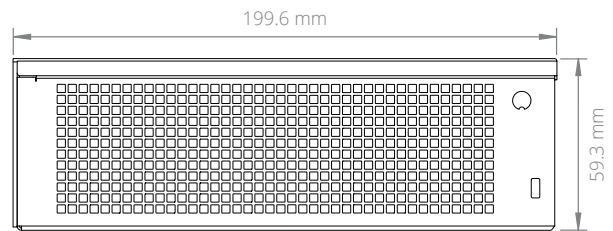

EU Office

Phone: +31 088 5200 700
Email: info@onlogic.eu
www.onlogic.com

Efficient Intel® Apollo Lake Mini-ITX Computer

Specifications

MC510-10

Processor	Intel Celeron Intel Pentium	Storage Options	1 M.2 M Key 2242/2260/2280 slot 1 2.5" HDD/SSD
Processor Speed	1.1 GHz	LAN Controller	Realtek RTL8111G
Processor Generation	Apollo Lake	Input Voltage	12 VDC / 19~24 VDC
Processor Cores	2 ~ 4	Power Input	DC jack
Graphics / GPU	Intel HD Graphics 500	Operating Temp. Range	0 ~ 50°C
Memory	DDR3L SO-DIMM (non-ECC)	Dimensions (WxHxD)	192.6 x 59.3 x 199.6 mm
Rear I/O	1 VGA port 1 HDMI port 2 Gb LAN ports 4 USB 3.0 ports 3 COM ports 2 Audio Jacks (Mic-in; Line-out) 2 PS/2 ports	Mounting Options	DIN-mount VESA-mount Wall-mount
Front I/O	2 USB 2.0 ports Power Button	Regulatory Information	2011/65/EU (RoHS 2 Directive) CE EN 55022 EN 55024 EN 55032 EN 60950-1 EN 62368-1 FCC 47 CFR Part 15
Expansion Options	1 M.2 E Key 2230 slot 1 PCIe Mini Card slot (full/half height)		

Dimensional Drawings

All measurements in mm

onlogic.com/mc510-10 >

US Office

Phone: +1 802 861 2300
Email: info@onlogic.com
www.onlogic.com

EU Office

Phone: +31 088 5200 700
Email: info@onlogic.eu
www.onlogic.com

MC510 Dimensional Drawings

Compact Mini-ITX Case

All measurements in mm

FRONT

SIDE

onlogic.com/mc500-series 

US Office

Phone: +1 802 861 2300
 Email: info@onlogic.com
www.onlogic.com