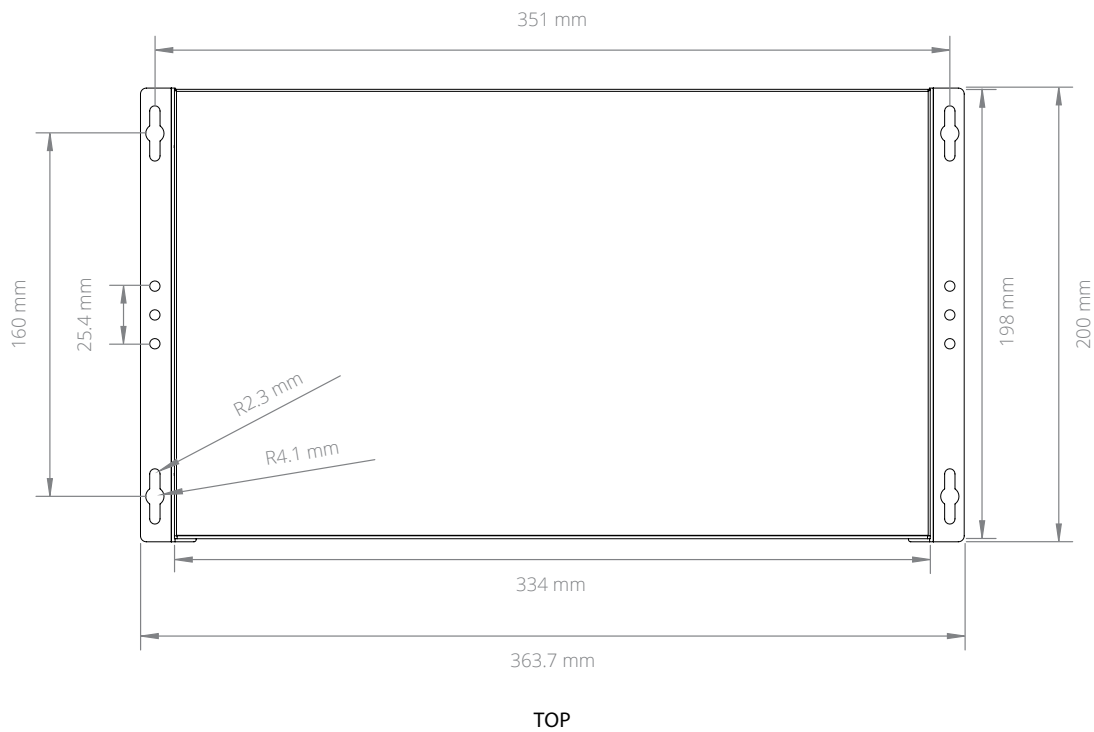

Phone: +31 088 5200 700

Email: info@onlogic.eu

www.onlogic.com

MC600 Dimensional Drawings

Compact Mini-ITX Case with Expansion

All measurements in mm

onlogic.com/mc600-series >

US Office