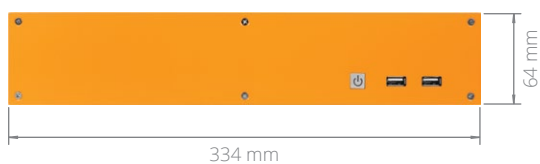

Commercial Intel® Bay Trail Mini-ITX Computer

Specifications

MC600-10

Processor	Intel Celeron J1900	Expansion Options	1 PCIe x1 slot 1 PCIe Mini Card (full height)
Processor Speed	2 GHz	Storage Options	2.5" HDD/SSD 3.5" HDD
Processor Generation	Bay Trail	LAN Controller	Realtek RT8111G-CG
Processor Cores	2	Input Voltage	12 VDC
Graphics / GPU	Intel HD Graphics	Power Input	DC jack
Memory	DDR3L SO-DIMM (non-ECC) Up to 8 GB	Operating Temp. Range	0 ~ 50°C
Rear I/O	2 USB 2.0 ports 2 USB 3.0 ports 1 VGA port 2 Gb LAN ports 1 DVI-I port 2 RS-232 COM ports 1 PS2 keyboard port 1 PS2 mouse port 3 Audio jacks: line-out, line-in, mic-in	Dimensions (WxHxD)	334 x 64 x 198 mm
Front I/O	2 USB 2.0 ports Power button	Mounting Options	Wall-mount
		Regulatory Information	2011/65/EU (RoHS 2 Directive) CE EN 55022 EN 55024 EN 55032 EN 60950-1 FCC 47 CFR Part 15

Dimensional Drawings

All measurements in mm

onlogic.com/mc600-10

US Office

Phone: +1 802 861 2300

Email: info@onlogic.com

www.onlogic.com

EU Office

Phone: +31 088 5200 700

Email: info@onlogic.eu

www.onlogic.com