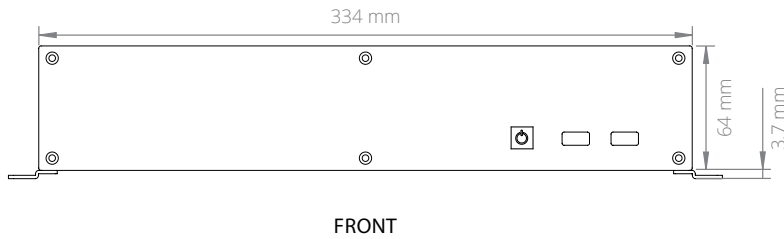

Phone: +31 088 5200 700

Email: info@onlogic.eu

www.onlogic.com

MC600 Dimensional Drawings

Compact Mini-ITX Case with Expansion

All measurements in mm

onlogic.com/mc600-series >

US Office