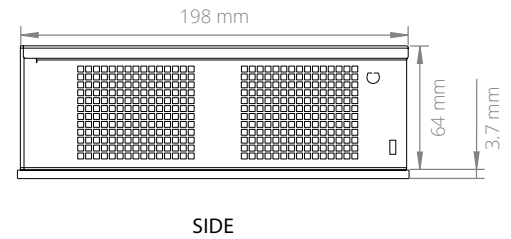

Dimensional Drawings

All measurements in mm

onlogic.com/mc600-10

US Office

Phone: +1 802 861 2300

Email: info@onlogic.com

www.onlogic.com

EU Office

Phone: +31 088 5200 700

Email: info@onlogic.eu

www.onlogic.com

MC600 Dimensional Drawings

Compact Mini-ITX Case with Expansion

All measurements in mm

onlogic.com/mc600-series >

US Office