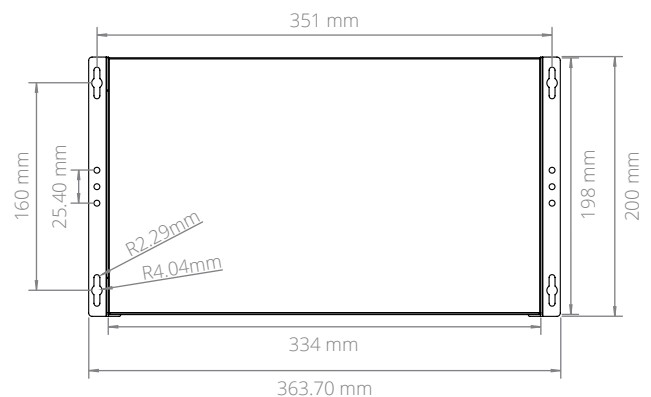

EU Office

Phone: +31 088 5200 700
Email: info@onlogic.eu
www.onlogic.com

Commercial Intel® Bay Trail Mini-ITX Computer

Specifications

MC600-10

Processor	Intel Celeron J1900	Expansion Options	1 PCIe x1 slot 1 PCIe Mini Card (full height)
Processor Speed	2 GHz	Storage Options	2.5" HDD/SSD 3.5" HDD
Processor Generation	Bay Trail	LAN Controller	Realtek RT8111G-CG
Processor Cores	2	Input Voltage	12 VDC
Graphics / GPU	Intel HD Graphics	Power Input	DC jack
Memory	DDR3L SO-DIMM (non-ECC) Up to 8 GB	Operating Temp. Range	0 ~ 50°C
Rear I/O	2 USB 2.0 ports 2 USB 3.0 ports 1 VGA port 2 Gb LAN ports 1 DVI-I port 2 RS-232 COM ports 1 PS2 keyboard port 1 PS2 mouse port 3 Audio jacks: line-out, line-in, mic-in	Dimensions (WxHxD)	334 x 64 x 198 mm
Front I/O	2 USB 2.0 ports Power button	Mounting Options	Wall-mount
		Regulatory Information	2011/65/EU (RoHS 2 Directive) CE EN 55022 EN 55024 EN 55032 EN 60950-1 FCC 47 CFR Part 15

Dimensional Drawings

All measurements in mm

onlogic.com/mc600-10

US Office

Phone: +1 802 861 2300

Email: info@onlogic.com

www.onlogic.com

EU Office

Phone: +31 088 5200 700

Email: info@onlogic.eu

www.onlogic.com

MC600 Dimensional Drawings

Compact Mini-ITX Case with Expansion

All measurements in mm

onlogic.com/mc600-series >

US Office