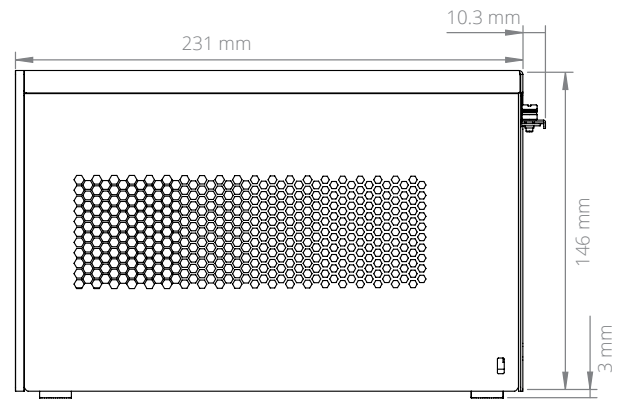

Dimensional Drawings

All measurements in mm

onlogic.com/mc850-51 >

US Office

Phone: +1 802 861 2300

Email: info@onlogic.com

www.onlogic.com

EU Office

Phone: +31 088 5200 700

Email: info@onlogic.eu

www.onlogic.com

MC850 Dimensional Drawings

Graphics Card Capable Computer

All measurements in mm

FRONT

SIDE