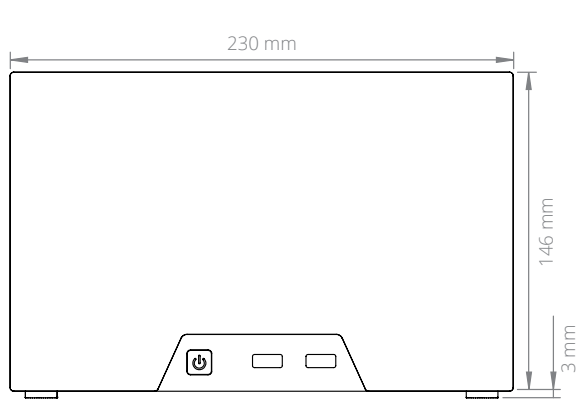

Phone: +31 088 5200 700

Email: info@onlogic.eu

www.onlogic.com

MC850 Dimensional Drawings

Graphics Card Capable Computer

All measurements in mm

FRONT

SIDE