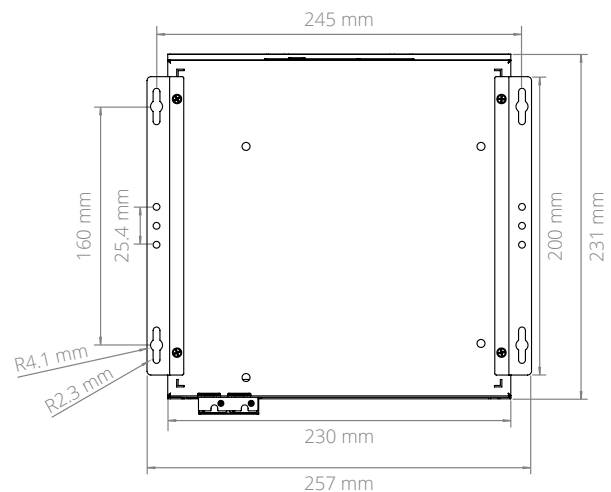

Phone: +1 802 861 2300
Email: info@onlogic.com
www.onlogic.com

EU Office

Phone: +31 088 5200 700
Email: info@onlogic.eu
www.onlogic.com

Industrial Intel® 5th Gen Xeon Microserver

Specifications

MC850-51

Processor	Intel Xeon D1541 Processor	LAN Controller	LAN1 supports NCSI 2 GbE by Intel I210 2 10GbE by Intel X557-AT2
Processor Speed	2.1 GHz	Input Voltage	100 ~ 240 V AC
Processor Generation	Broadwell	Power Input	C13 ~ C14 Coupler
Processor Cores	8	Operating Temp. Range	10 ~ 35°C
Memory	DDR4 ECC UDIMM Up to 64 GB	Dimensions (WxHxD)	230 x 146 x 241.5 mm
Rear I/O	2 USB 3.0 ports 1 VGA port 2 10Gb LAN ports 2 Gb LAN port 1 IPMI port	Mounting Options	Wall-mount
Front I/O	Power button	Regulatory Information	2011/65/EU (RoHS 2 Directive) CE EN 55022 EN 55024 EN 55032 EN 60950-1 FCC 47 CFR Part 15
Expansion Options	1 M.2 2242/2280 slot 1 PCIe x16 slot		
Storage Options	2 SATA III 2.5" Drives		

Dimensional Drawings

All measurements in mm

onlogic.com/mc850-51 >

US Office

Phone: +1 802 861 2300

Email: info@onlogic.com

www.onlogic.com

EU Office

Phone: +31 088 5200 700

Email: info@onlogic.eu

www.onlogic.com

MC850 Dimensional Drawings

Graphics Card Capable Computer

All measurements in mm

FRONT

SIDE