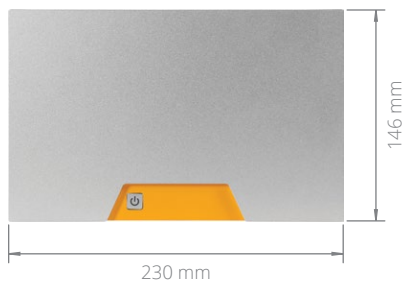

Industrial Intel® 5th Gen Xeon Microserver

Specifications

MC850-51

Processor	Intel Xeon D1541 Processor	LAN Controller	LAN1 supports NCSI 2 GbE by Intel I210 2 10GbE by Intel X557-AT2
Processor Speed	2.1 GHz	Input Voltage	100 ~ 240 V AC
Processor Generation	Broadwell	Power Input	C13 ~ C14 Coupler
Processor Cores	8	Operating Temp. Range	10 ~ 35°C
Memory	DDR4 ECC UDIMM Up to 64 GB	Dimensions (WxHxD)	230 x 146 x 241.5 mm
Rear I/O	2 USB 3.0 ports 1 VGA port 2 10Gb LAN ports 2 Gb LAN port 1 IPMI port	Mounting Options	Wall-mount
Front I/O	Power button	Regulatory Information	2011/65/EU (RoHS 2 Directive) CE EN 55022 EN 55024 EN 55032 EN 60950-1 FCC 47 CFR Part 15
Expansion Options	1 M.2 2242/2280 slot 1 PCIe x16 slot		
Storage Options	2 SATA III 2.5" Drives		

Dimensional Drawings

All measurements in mm

onlogic.com/mc850-51 >

US Office

Phone: +1 802 861 2300

Email: info@onlogic.com

www.onlogic.com

EU Office

Phone: +31 088 5200 700

Email: info@onlogic.eu

www.onlogic.com