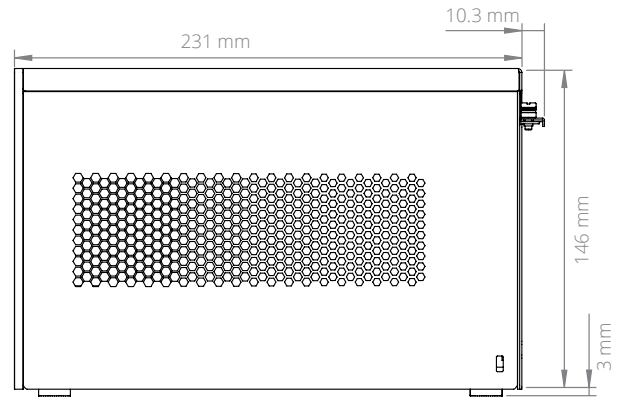

Dimensional Drawings

All measurements in mm

onlogic.com/mc850-54

US Office

Phone: +1 802 861 2300

Email: info@onlogic.com

www.onlogic.com

EU Office

Phone: +31 088 5200 700

Email: info@onlogic.eu

www.onlogic.com

MC850 Dimensional Drawings

Graphics Card Capable Computer

All measurements in mm

FRONT

SIDE