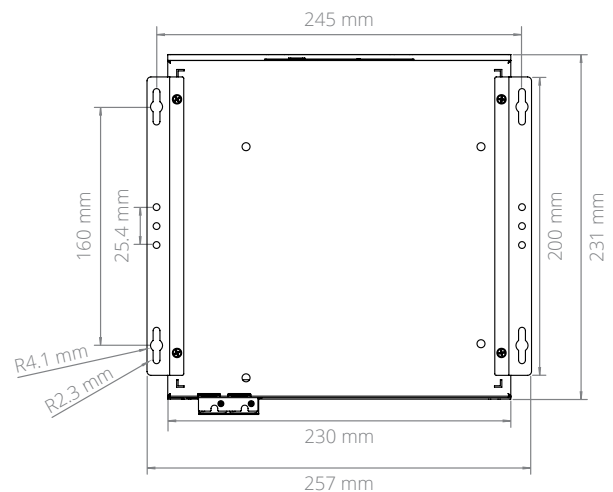

Fanned Industrial High Performance Xeon Edge Mini Server

Specifications

MC850-54

Processor	Intel Celeron Intel Pentium Intel Core i3/i5/i7	Storage Options	2 SATA 6 Gb/s 1 M.2 22x42 PCIe x4 slot
Processor Speed	2.1 ~ 3.7 GHz	LAN Controller	Intel I210 GbE Intel I219LM GbE
Processor Generation	Coffee Lake	Input Voltage	100 ~ 240 V AC
Processor Cores	2 ~ 6	Power Input	C13 ~ C14 Coupler
Memory	DDR4 ECC UDIMM	Operating Temp. Range	10 ~ 35°C
Rear I/O	1 HDMI port 1 DisplayPort connector 1 VGA port 2 USB 2.0 ports 4 USB 3.1 Gen2 ports 2 Gb LAN ports 3 Audio jacks (Line In; Front; Min In) 1 Optical SPDIF audio port	Dimensions (WxHxD)	230 x 146 x 241.5 mm
Front I/O	2 USB 2.0 ports Power Button	Mounting Options	Wall-mount
Expansion Options	1 PCIe x16 slot	Regulatory Information	2011/65/EU (RoHS 2 Directive) CE EN 55022 EN 55024 EN 55032 EN 60950-1 FCC 47 CFR Part 15

Dimensional Drawings

All measurements in mm

onlogic.com/mc850-54

US Office

Phone: +1 802 861 2300

Email: info@onlogic.com

www.onlogic.com

EU Office

Phone: +31 088 5200 700

Email: info@onlogic.eu

www.onlogic.com