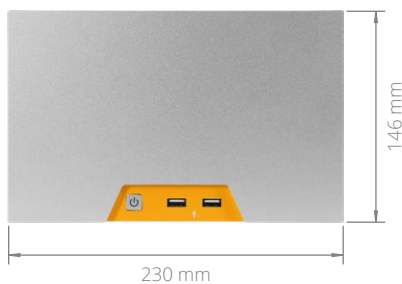

Fanned Industrial High Performance Xeon Edge Mini Server

Specifications

MC850-54

Processor	Intel Celeron Intel Pentium Intel Core i3/i5/i7	Storage Options	2 SATA 6 Gb/s 1 M.2 22x42 PCIe x4 slot
Processor Speed	2.1 ~ 3.7 GHz	LAN Controller	Intel I210 GbE Intel I219LM GbE
Processor Generation	Coffee Lake	Input Voltage	100 ~ 240 V AC
Processor Cores	2 ~ 6	Power Input	C13 ~ C14 Coupler
Memory	DDR4 ECC UDIMM	Operating Temp. Range	10 ~ 35°C
Rear I/O	1 HDMI port 1 DisplayPort connector 1 VGA port 2 USB 2.0 ports 4 USB 3.1 Gen2 ports 2 Gb LAN ports 3 Audio jacks (Line In; Front; Min In) 1 Optical SPDIF audio port	Dimensions (WxHxD)	230 x 146 x 241.5 mm
Front I/O	2 USB 2.0 ports Power Button	Mounting Options	Wall-mount
Expansion Options	1 PCIe x16 slot	Regulatory Information	2011/65/EU (RoHS 2 Directive) CE EN 55022 EN 55024 EN 55032 EN 60950-1 FCC 47 CFR Part 15

Dimensional Drawings

All measurements in mm

onlogic.com/mc850-54

US Office

Phone: +1 802 861 2300

Email: info@onlogic.com

www.onlogic.com

EU Office

Phone: +31 088 5200 700

Email: info@onlogic.eu

www.onlogic.com