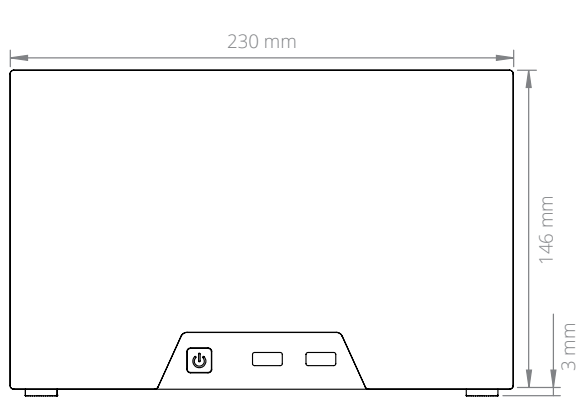

Phone: +31 088 5200 700

Email: info@onlogic.eu

www.onlogic.com

MC850 Dimensional Drawings

Graphics Card Capable Computer

All measurements in mm

FRONT

SIDE