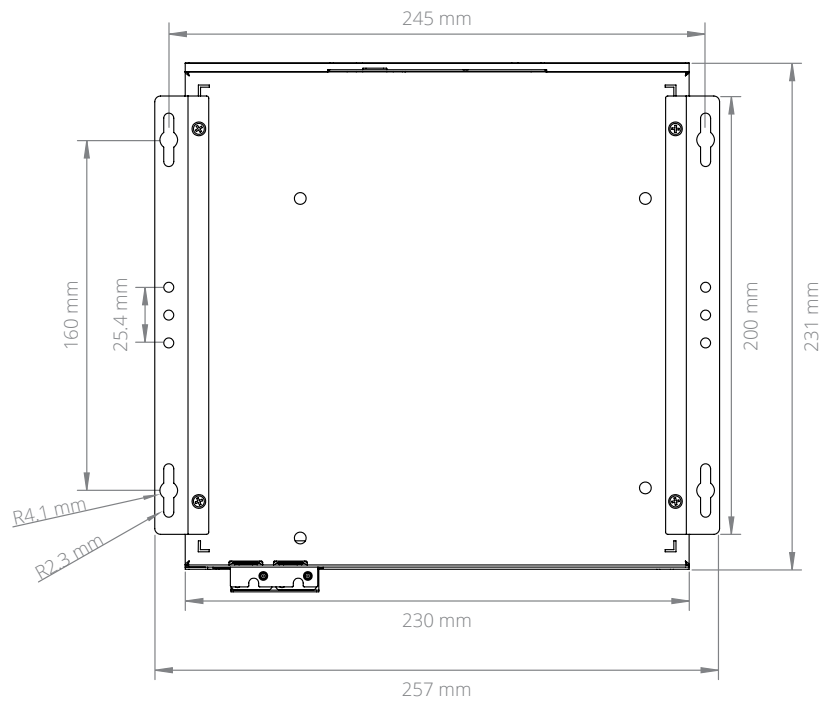

Phone: +31 088 5200 700

Email: info@onlogic.eu

www.onlogic.com

MC850 Dimensional Drawings

Graphics Card Capable Computer

All measurements in mm

FRONT

SIDE