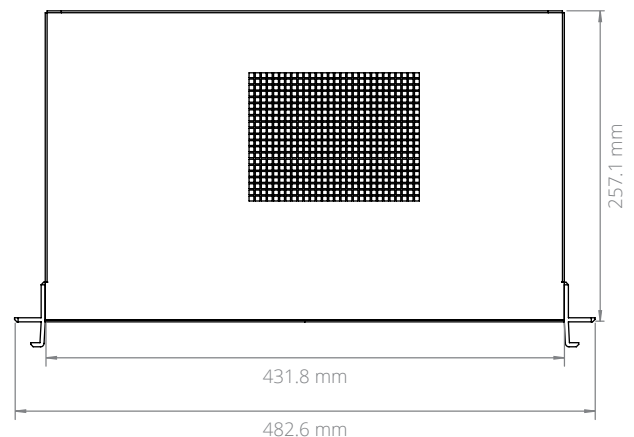

### Specifications

MK100B-53

Front I/O	2 USB 2.0 ports Power button	LAN Controller	Intel I210 GbE Intel I219V
Rear I/O	3 DisplayPort Connectors 4 USB 3.0 ports 2 COM ports 2 Gb LAN ports 2 Audio jacks (mic in, line-out)	Operating Temp. Range	0°C ~ 50°C
Processor	Intel Celeron, Pentium, Core i3/i5/i7	Dimensions (WxHxD)	482.6 mm x 44.4 mm x 257.05 mm
Processor Speed	2.1 ~ 3.1 GHz	Case Material	Steel
Processor Generation	Coffee Lake	Mounting Options	Wall-mount Rackmount
Processor Core	2 ~ 6		
Graphics / GPU	Intel UHD Graphics 610 Intel UHD Graphics 630		
Memory Type	DDR4 SO-DIMM (non-ECC)		
Memory Capacity	Up to 32 GB		
Memory Speed	2666 MHz		

### Dimensional Drawings

*All measurements in mm*

[onlogic.com/mk100b-53](https://onlogic.com/mk100b-53)