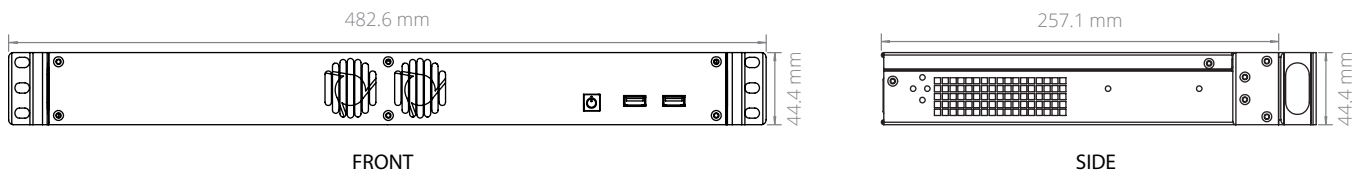

### Specifications

MK100B-53

Front I/O	2 USB 2.0 ports Power button	LAN Controller	Intel I210 GbE Intel I219V
Rear I/O	3 DisplayPort Connectors 4 USB 3.0 ports 2 COM ports 2 Gb LAN ports 2 Audio jacks (mic in, line-out)	Operating Temp. Range	0°C ~ 50°C
Processor	Intel Celeron, Pentium, Core i3/i5/i7	Dimensions (WxHxD)	482.6 mm x 44.4 mm x 257.05 mm
Processor Speed	2.1 ~ 3.1 GHz	Case Material	Steel
Processor Generation	Coffee Lake	Mounting Options	Wall-mount Rackmount
Processor Core	2 ~ 6		
Graphics / GPU	Intel UHD Graphics 610 Intel UHD Graphics 630		
Memory Type	DDR4 SO-DIMM (non-ECC)		
Memory Capacity	Up to 32 GB		
Memory Speed	2666 MHz		

### Dimensional Drawings

*All measurements in mm*

[onlogic.com/mk100b-53](https://onlogic.com/mk100b-53)

## MK100 Dimensional Drawings

1U Rackmount Case

*All measurements in mm*

[onlogic.com/commercial-rackmounts](https://onlogic.com/commercial-rackmounts) >