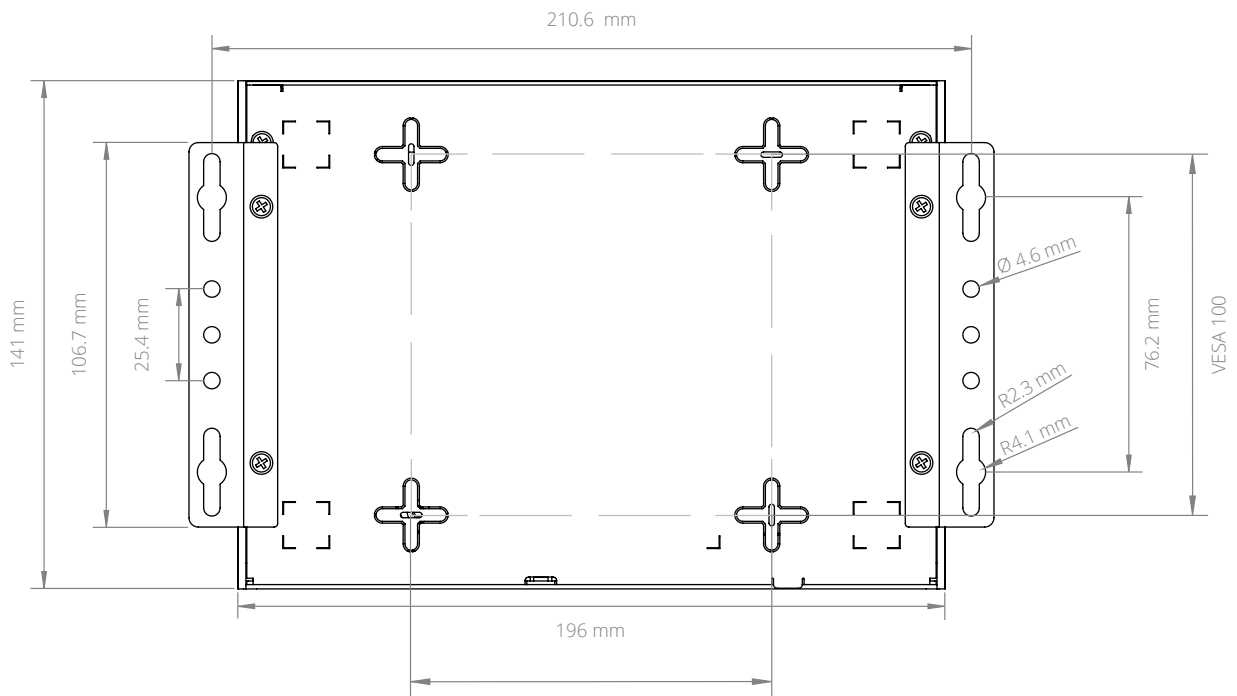

### Specifications

ML340G-50

Front I/O	2 USB 2.0 ports Power button 3 Serial ports (2 RS-232/422/485, 1 RS-232 COM) - optional	Memory Speed	1600 MHz
Rear I/O	4 USB 3.0 ports 2 Gb LAN ports 2 HDMI ports 1 DC jack	LAN Controller	Intel I218LM GbE Realtek RT8111G
Processor	Intel Core i3/i5/i7	Input Voltage	9 ~ 36 V
Processor Speed	Configuration Dependent	Power Input	DC jack
Processor Generation	Haswell	Operating Temp. Range	0°C ~ 45°C
Processor Core	Configuration Dependent	Dimensions (WxHxD)	196 mm x 36.75 mm x 141 mm
Graphics / GPU	Intel HD Graphics	Case Material	Steel With Aluminum Extrusion
Memory Type	DDR3L SO-DIMM (non-ECC)	Mounting Options	DIN-mount, VESA MIS-D 100 mount, Wall-mount
Memory Capacity	Up to 8 GB		

### Dimensional Drawings

All measurements in mm

[onlogic.com/ml340g-50](http://onlogic.com/ml340g-50) >

## ML340 Dimensional Drawings

Low Profile Fanless Computer

*All measurements in mm*

FRONT

SIDE

BOTTOM

[onlogic.com/ml300-series](https://onlogic.com/ml300-series) >