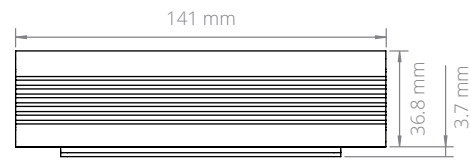

### Dimensional Drawings

All measurements in mm

[onlogic.com/ml340g-50](http://onlogic.com/ml340g-50) >

## ML340 Dimensional Drawings

Low Profile Fanless Computer

*All measurements in mm*

FRONT

SIDE

BOTTOM

[onlogic.com/ml300-series](https://onlogic.com/ml300-series) >