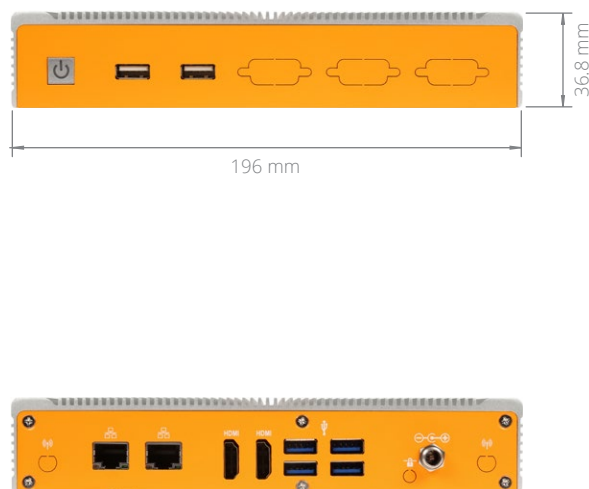

Low Profile Fanless Intel® Core i3/i5/i7 Industrial Computer

Specifications

ML340G-50

Front I/O	2 USB 2.0 ports Power button 3 Serial ports (2 RS-232/422/485, 1 RS-232 COM) - optional	Memory Speed	1600 MHz
Rear I/O	4 USB 3.0 ports 2 Gb LAN ports 2 HDMI ports 1 DC jack	LAN Controller	Intel I218LM GbE Realtek RT8111G
Processor	Intel Core i3/i5/i7	Input Voltage	9 ~ 36 V
Processor Speed	Configuration Dependent	Power Input	DC jack
Processor Generation	Haswell	Operating Temp. Range	0°C ~ 45°C
Processor Core	Configuration Dependent	Dimensions (WxHxD)	196 mm x 36.75 mm x 141 mm
Graphics / GPU	Intel HD Graphics	Case Material	Steel With Aluminum Extrusion
Memory Type	DDR3L SO-DIMM (non-ECC)	Mounting Options	DIN-mount, VESA MIS-D 100 mount, Wall-mount
Memory Capacity	Up to 8 GB		

Dimensional Drawings

All measurements in mm

onlogic.com/ml340g-50 >

US Office

Phone: +1 802 861 2300
Email: info@onlogic.com
www.onlogic.com

EU Office

Phone: +31 088 5200 700
Email: info@onlogic.eu
www.onlogic.com