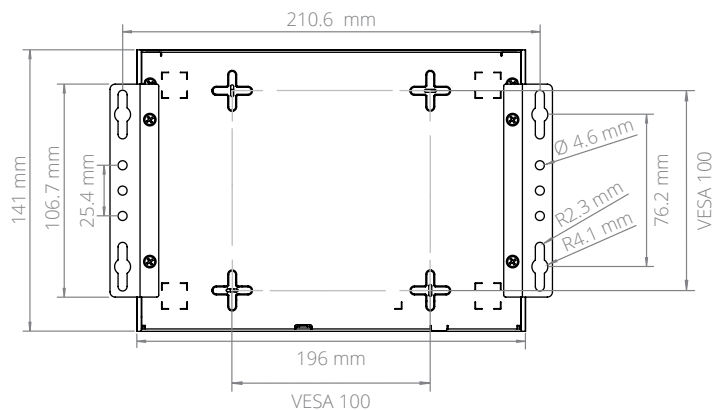

### Specifications

ML340G-50

Front I/O	2 USB 2.0 ports Power button 3 Serial ports (2 RS-232/422/485, 1 RS-232 COM) - optional	Memory Speed	1600 MHz
Rear I/O	4 USB 3.0 ports 2 Gb LAN ports 2 HDMI ports 1 DC jack	LAN Controller	Intel I218LM GbE Realtek RT8111G
Processor	Intel Core i3/i5/i7	Input Voltage	9 ~ 36 V
Processor Speed	Configuration Dependent	Power Input	DC jack
Processor Generation	Haswell	Operating Temp. Range	0°C ~ 45°C
Processor Core	Configuration Dependent	Dimensions (WxHxD)	196 mm x 36.75 mm x 141 mm
Graphics / GPU	Intel HD Graphics	Case Material	Steel With Aluminum Extrusion
Memory Type	DDR3L SO-DIMM (non-ECC)	Mounting Options	DIN-mount, VESA MIS-D 100 mount, Wall-mount
Memory Capacity	Up to 8 GB		

### Dimensional Drawings

All measurements in mm

[onlogic.com/ml340g-50](http://onlogic.com/ml340g-50) >