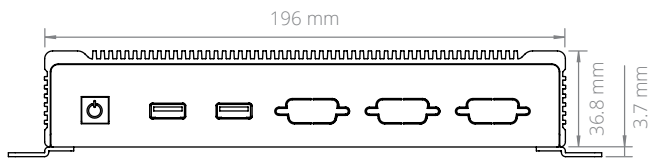

ML340 Dimensional Drawings

Low Profile Fanless Computer

All measurements in mm

FRONT