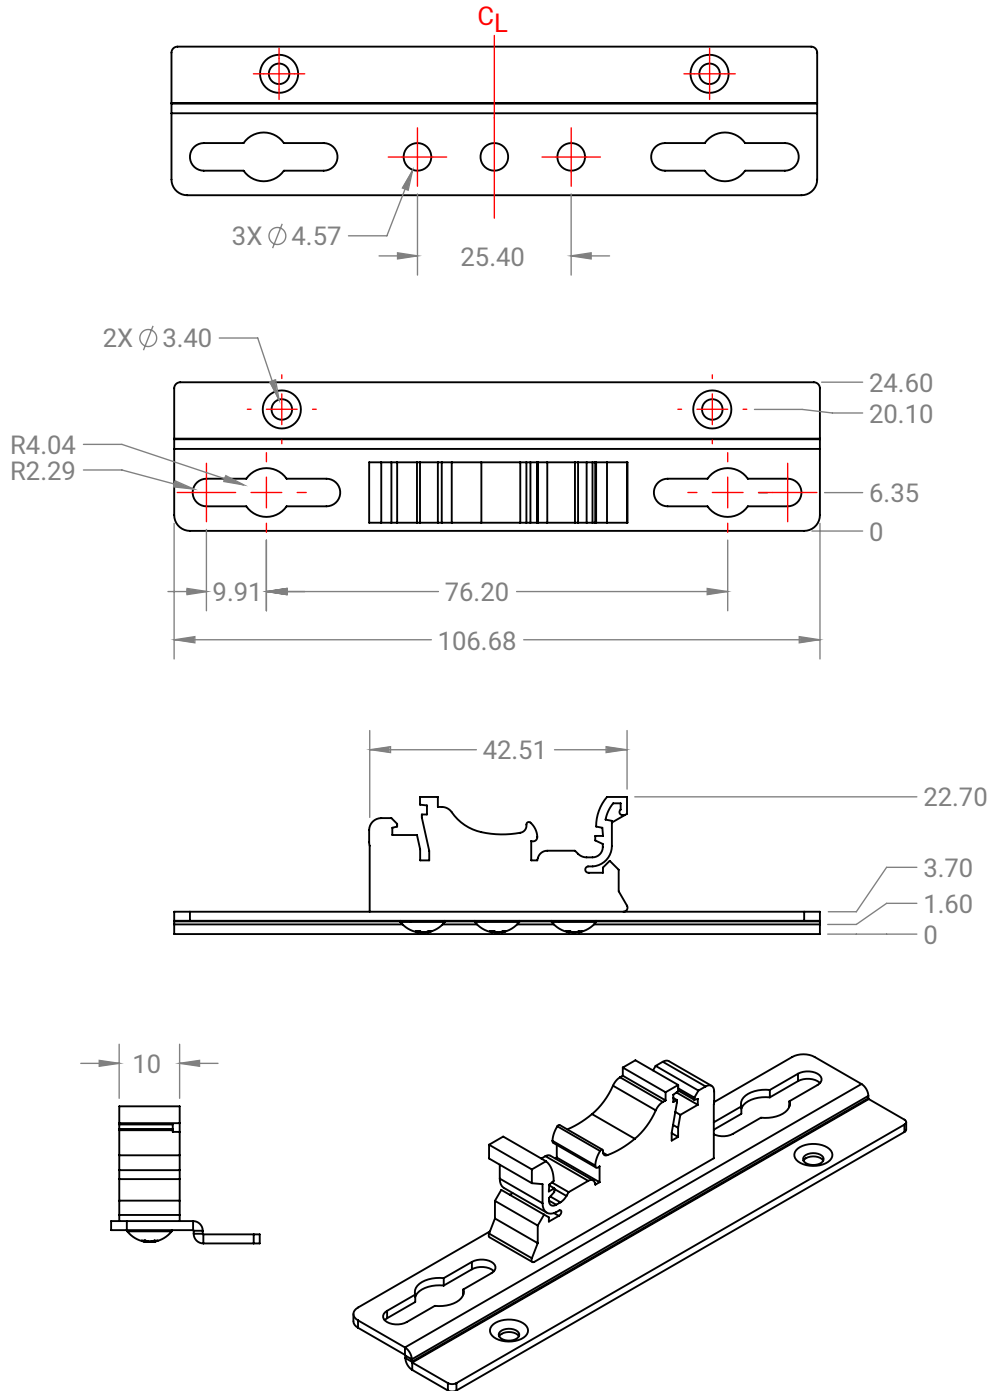

MTW101-K

Wall Mount & DIN Bracket Dimensions

All measurements in mm

US Office

Phone: +1 802 861 2300 | Email: info@onlogic.com | www.onlogic.com

EU Office

Phone: +31 088 5200 700 | Email: info@onlogic.eu | www.onlogic.com