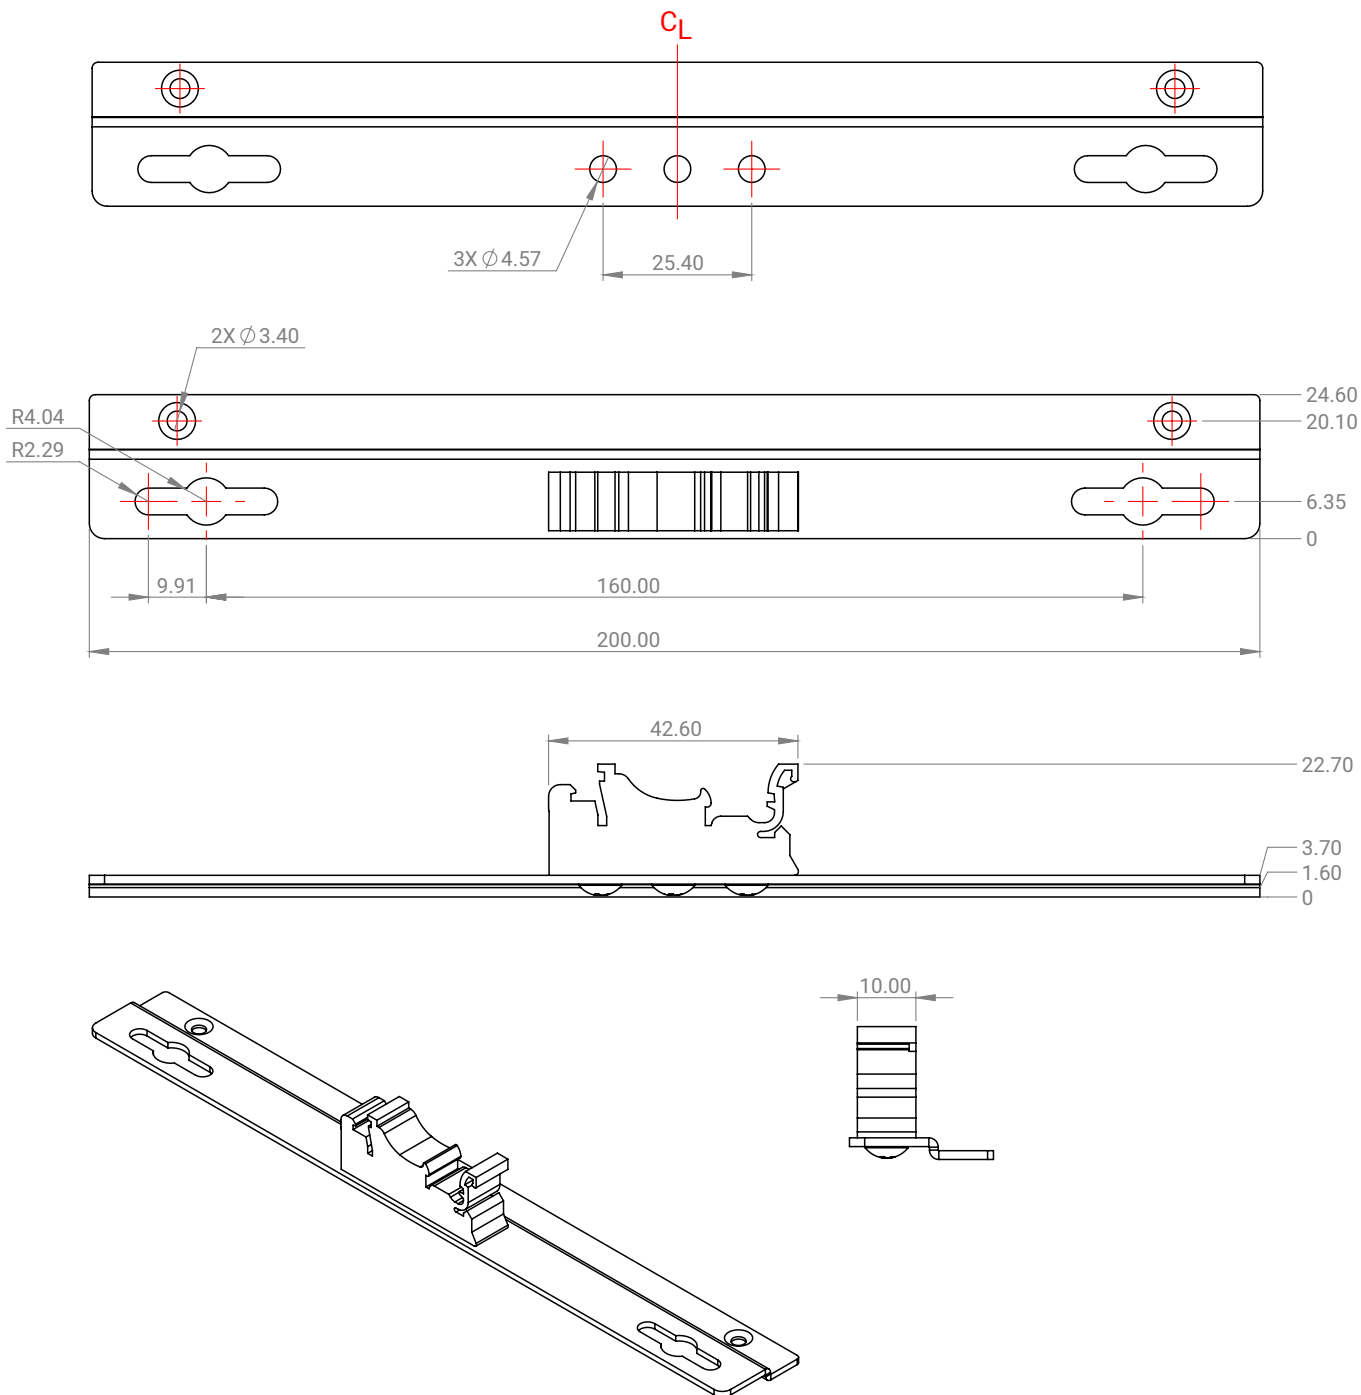

# MTW102-K

## Wall Mount & DIN Bracket Dimensions

All measurements in mm