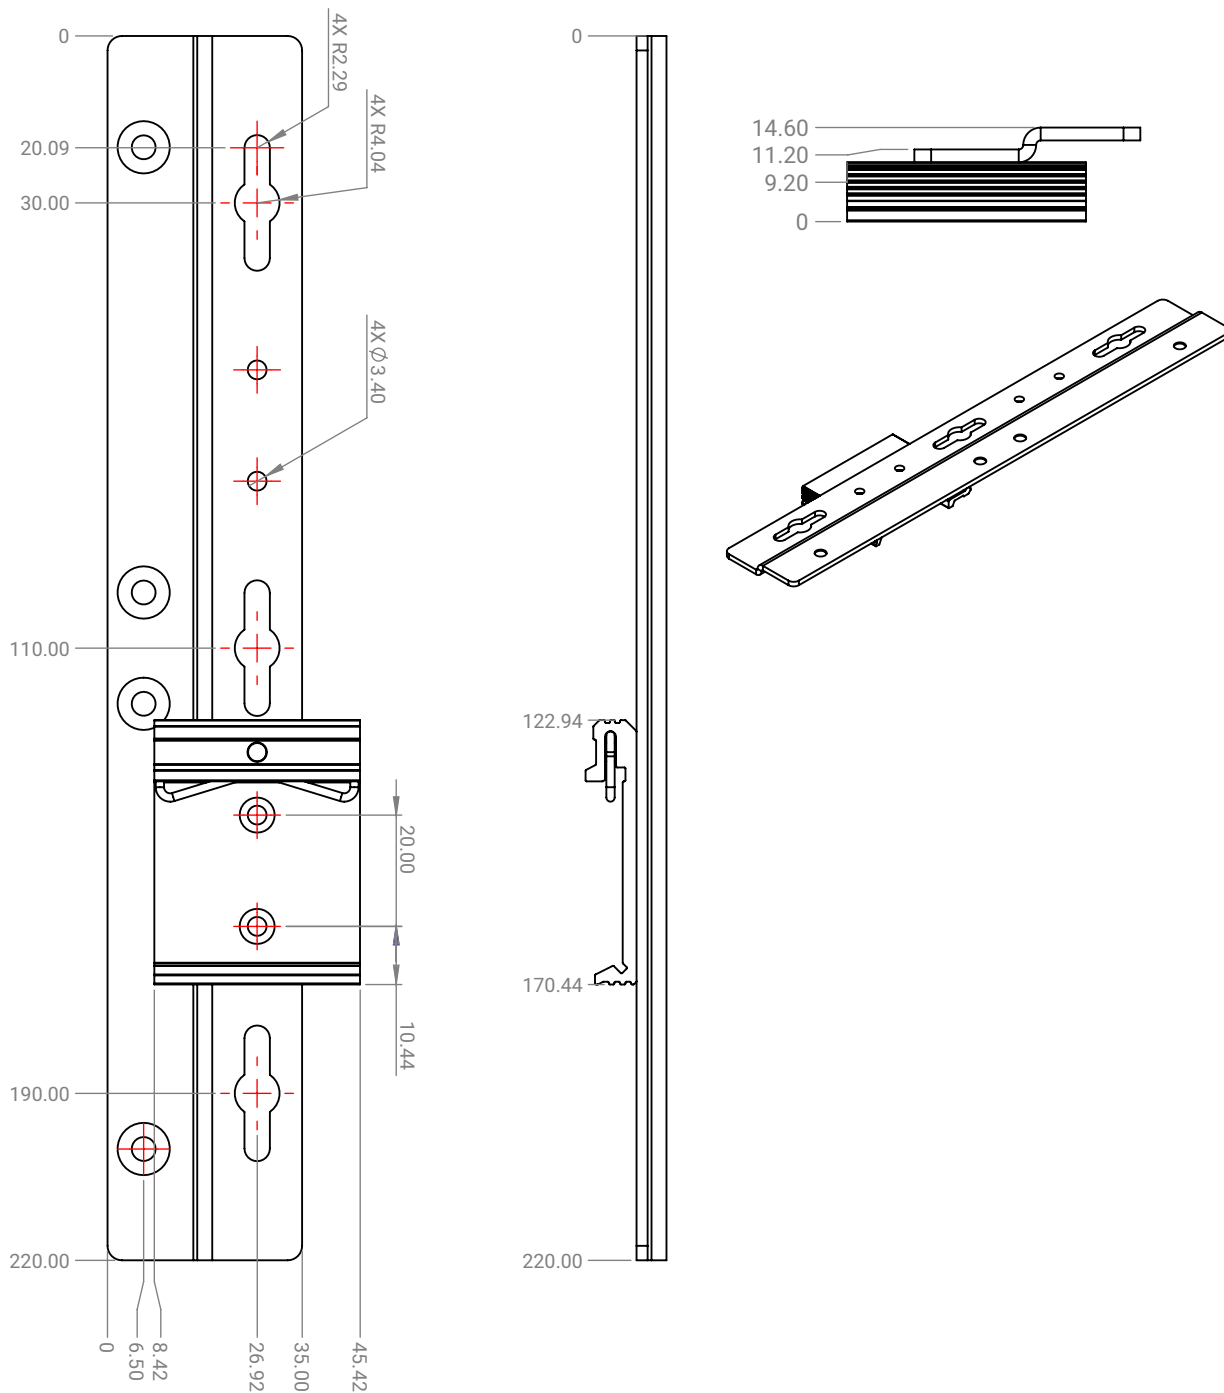

MTW106-K

DIN Rail Mounting Clip Set with Brackets - Long, Silver

All measurements in mm

US Office

Phone: +1 802 861 2300 | Email: info@onlogic.com | www.onlogic.com

EU Office

Phone: +31 088 5200 700 | Email: info@onlogic.eu | www.onlogic.com