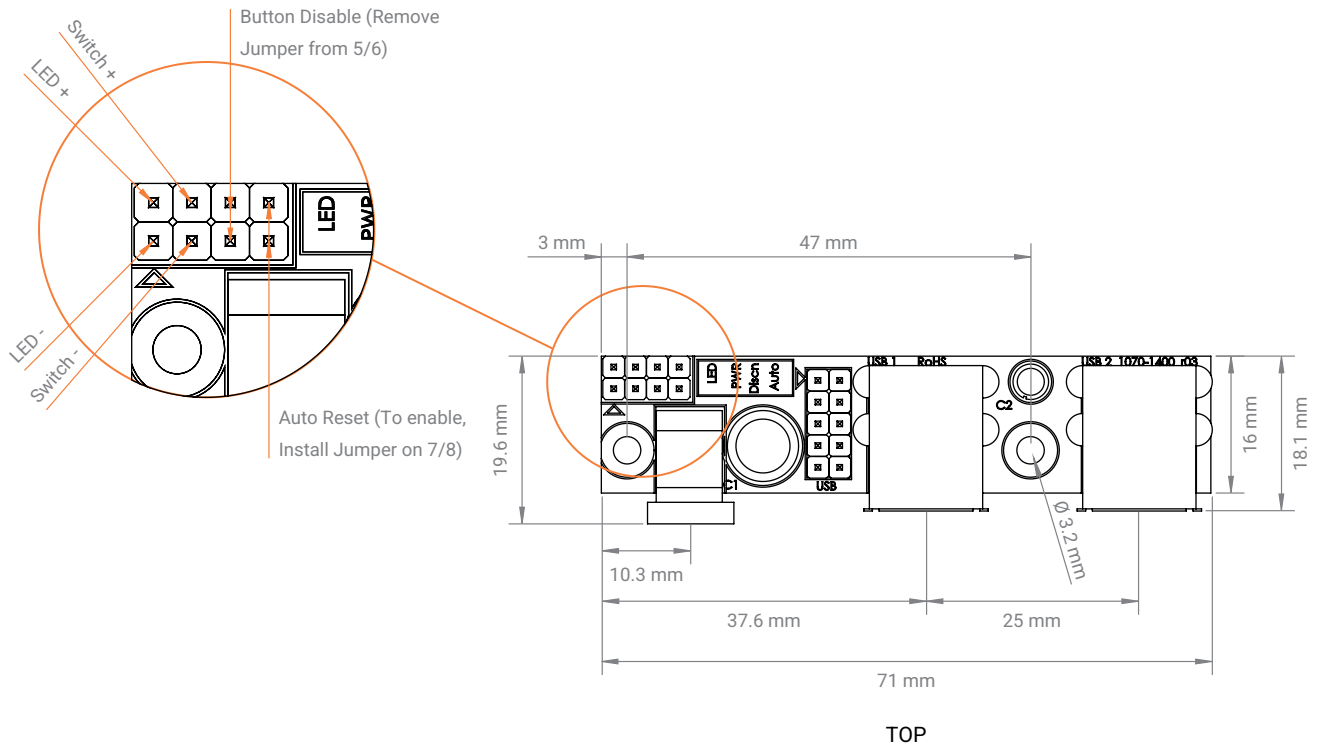

Smart Power Button Guide

Front Panel Button Board

All measurements in mm

US Office

Phone: +1 802 861 2300

Email: info@onlogic.com

www.onlogic.com

EU Office