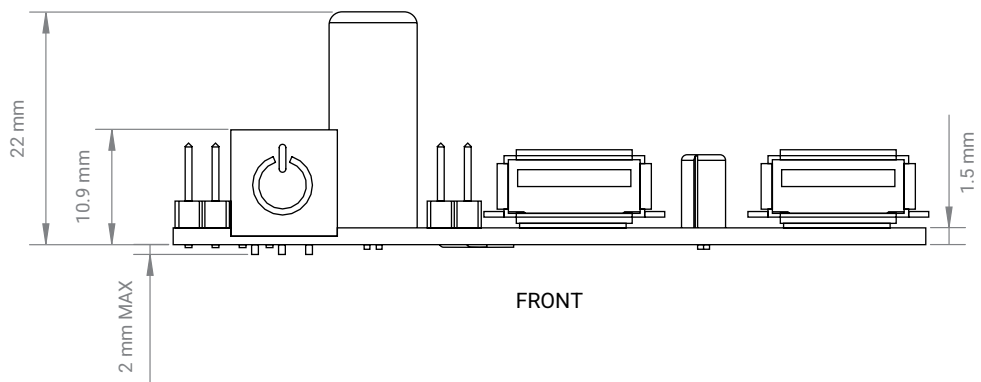

Smart Power Button Guide

Front Panel Button Board

All measurements in mm

US Office

Phone: +1 802 861 2300

Email: info@onlogic.com

www.onlogic.com

EU Office