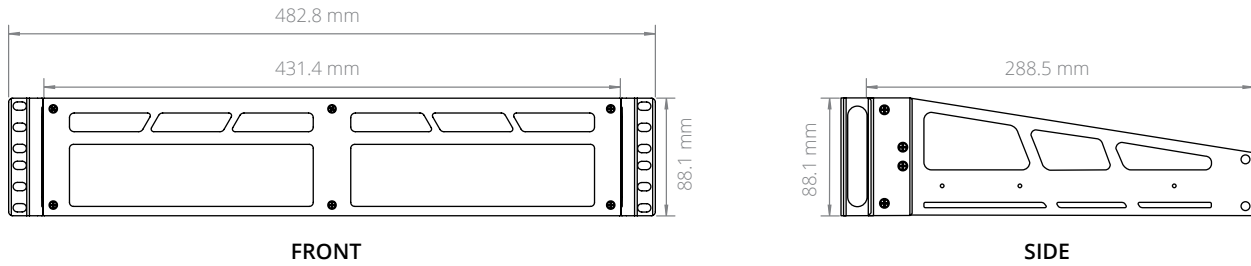

## MK021 Dimensional Drawings

Fanless Rackmount Adapter

*All measurements in mm*

*\* Two front plate styles accomodate Logic Supply fanless chassis'*

ML210, ML340

ML400, ML450