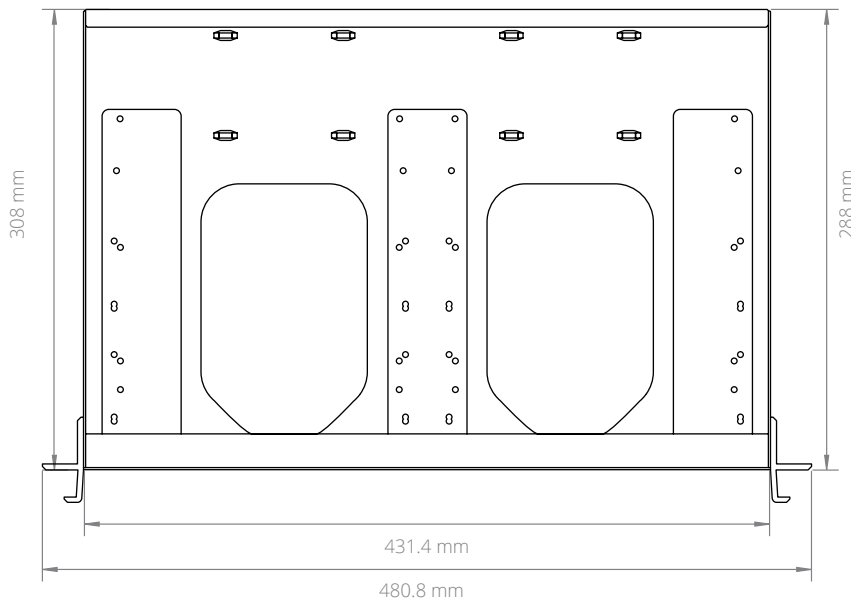

TOP

onlogic.com/mk021

US Office

Phone: +1 802 861 2300

Email: info@onlogic.com

www.onlogic.com

EU Office

Phone: +31 85 2733760

Email: info@onlogic.eu

www.onlogic.com