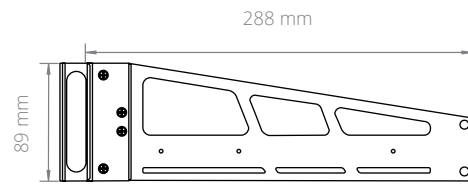

ONLOGIC

MK021 Dimensional Drawings

Fanless Rackmount Adapter

All measurements in mm

FRONT

SIDE

Two front plate styles acomodate OnLogic fanless chassis

ML210, ML340