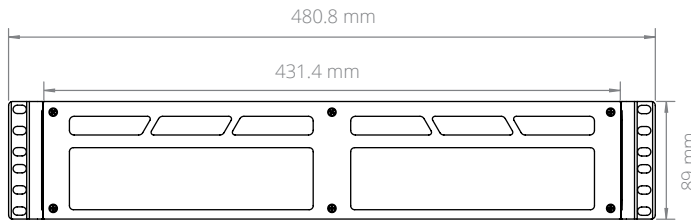

ONLOGIC

MK021 Dimensional Drawings

Fanless Rackmount Adapter

All measurements in mm

FRONT

SIDE

Two front plate styles acomodate OnLogic fanless chassis

ML210, ML340