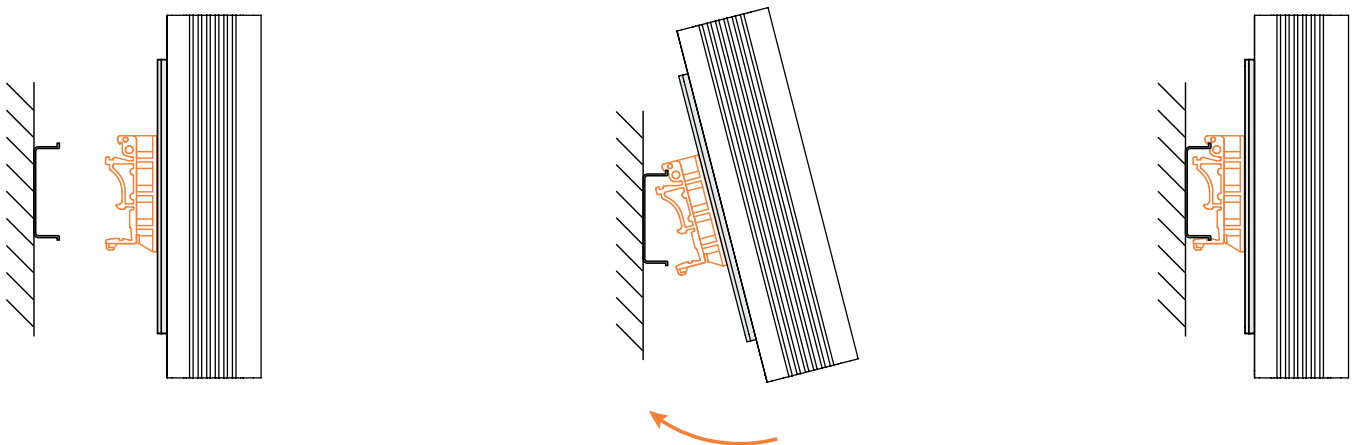

ML340 DIN Mounting Guide

Low Profile Fanless Computer

onlogic.com/ml300-series/ >

US Office

Phone: +1 802 861 2300
Email: info@onlogic.com
www.onlogic.com

EU Office

Phone: +31 85 2733760
Email: info@onlogic.eu
www.onlogic.com