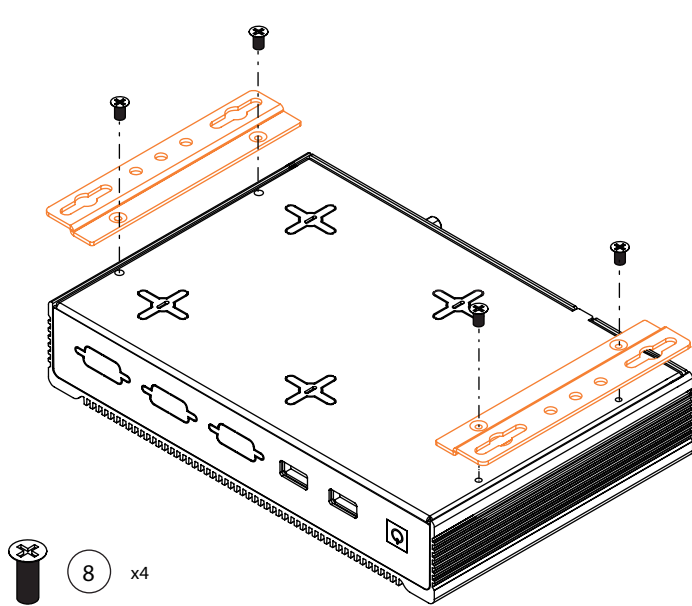

ML340 DIN Mounting Guide

Low Profile Fanless Computer

onlogic.com/ml300-series/ >

US Office

Phone: +1 802 861 2300
Email: info@onlogic.com
www.onlogic.com

EU Office

Phone: +31 85 2733760
Email: info@onlogic.eu
www.onlogic.com