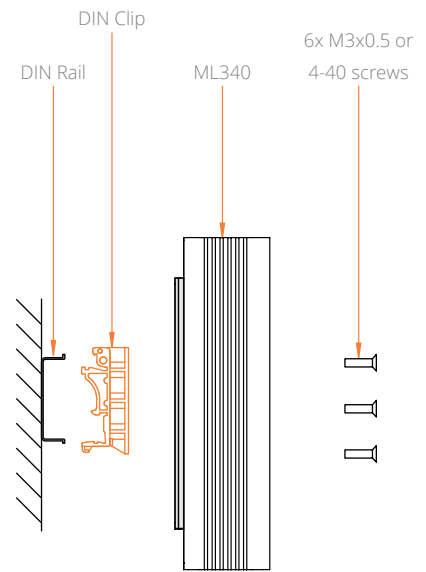

ML340 DIN Mounting Guide

Low Profile Fanless Computer

onlogic.com/ml300-series/ >

US Office

Phone: +1 802 861 2300
Email: info@onlogic.com
www.onlogic.com

EU Office

Phone: +31 85 2733760
Email: info@onlogic.eu
www.onlogic.com