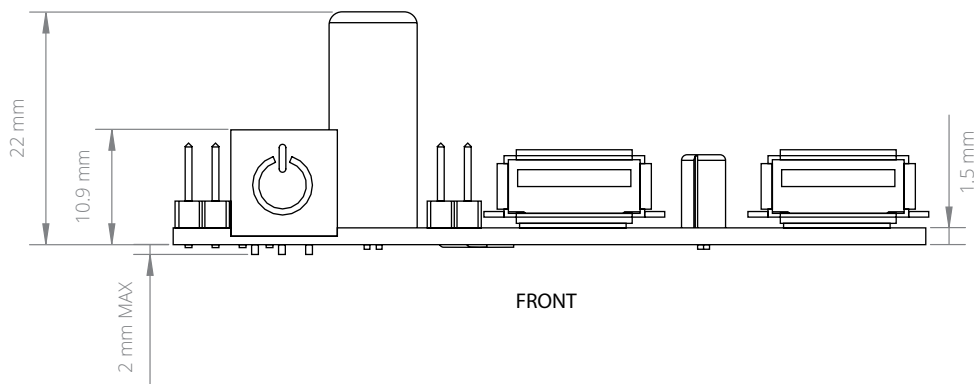

Smart Power Button Guide

Front Panel Button Board

All measurements in mm

US Office

Phone: +1 802 861 2300

Email: info@onlogic.com

www.onlogic.com

EU Office