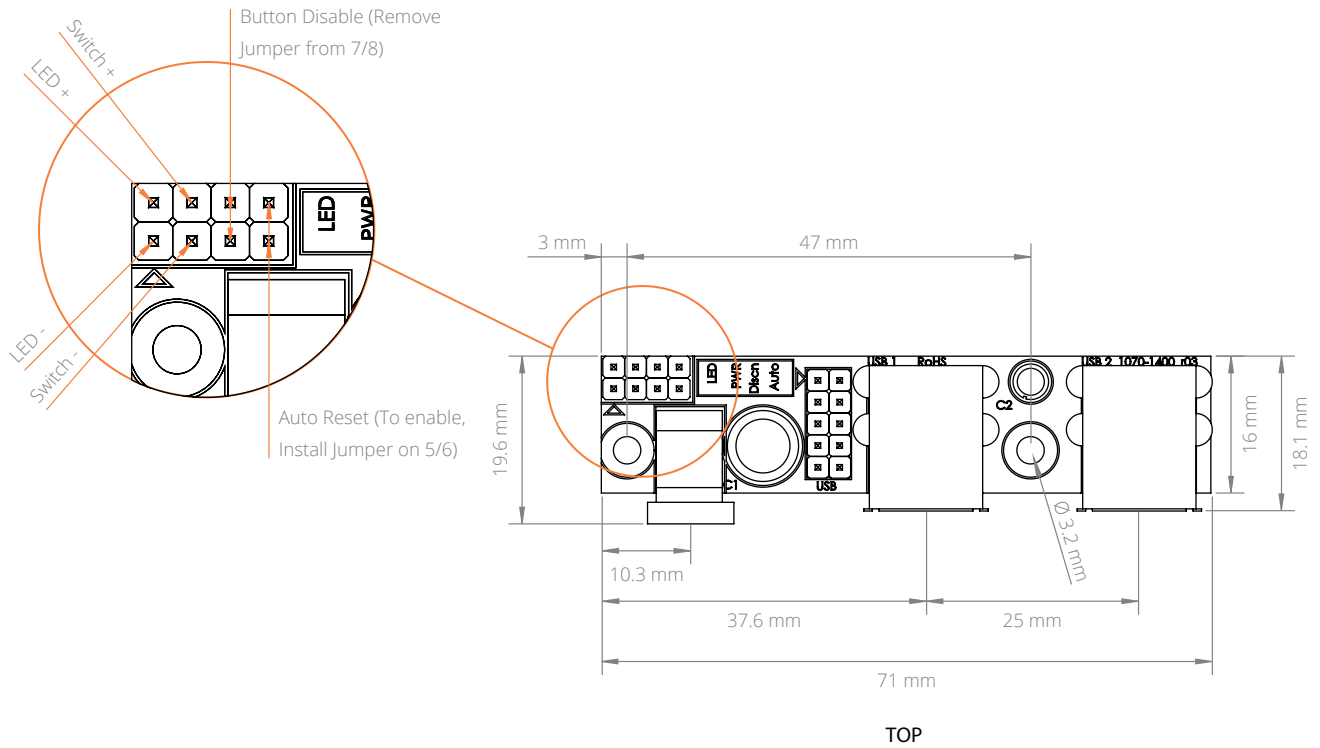

Smart Power Button Guide

Front Panel Button Board

All measurements in mm

US Office

Phone: +1 802 861 2300

Email: info@onlogic.com

www.onlogic.com

EU Office