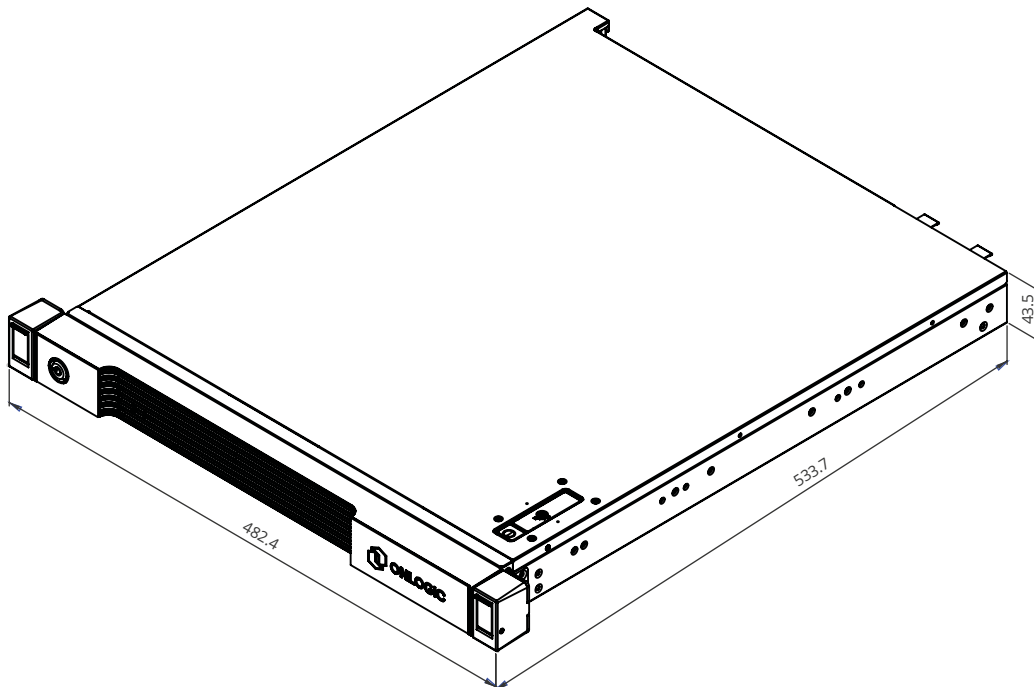

AC101 Dimensional Drawings

Intel Raptor Lake (13th Gen) Rackmount Edge Server

All measurements in mm

AC101 Dimensional Drawings - With Security Bezel

Intel Raptor Lake (13th Gen) Rackmount Edge Server

All measurements in mm

AC101 Dimensional Drawings - Without Security Bezel

Intel Raptor Lake (13th Gen) Rackmount Edge Server

All measurements in mm