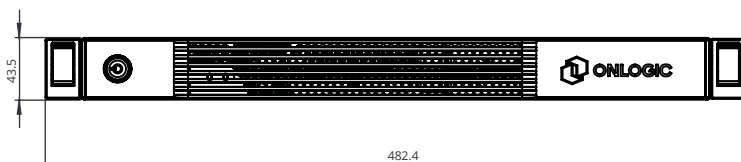

US Office

Phone: +1 802 861 2300 | Email: info@onlogic.com | www.onlogic.com

EU Office

Phone: +31 088 5200 700 | Email: info@onlogic.eu | www.onlogic.com