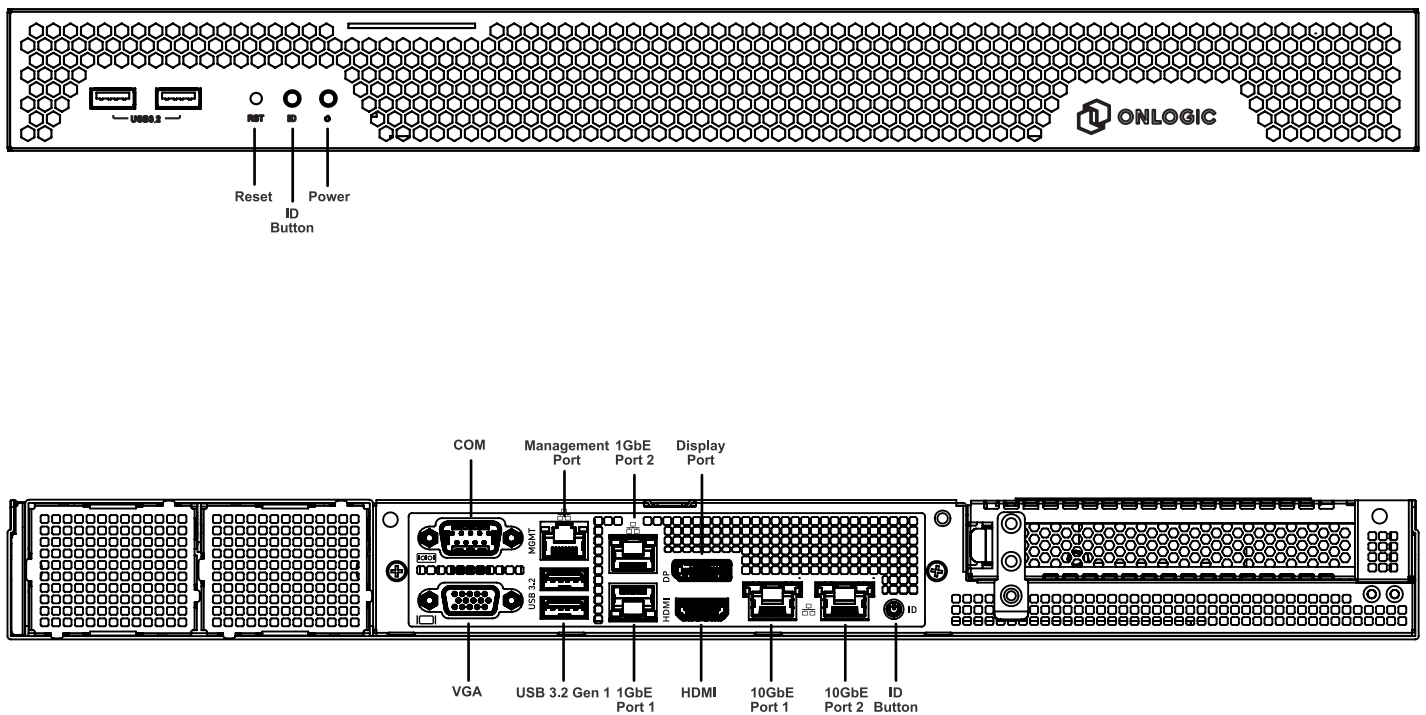

AC101 Dimensional Drawings

Intel Raptor Lake (13th Gen) Rackmount Edge Server

All measurements in mm

AC101 Dimensional Drawings - With Security Bezel

Intel Raptor Lake (13th Gen) Rackmount Edge Server

All measurements in mm

AC101 Dimensional Drawings - Without Security Bezel

Intel Raptor Lake (13th Gen) Rackmount Edge Server

All measurements in mm