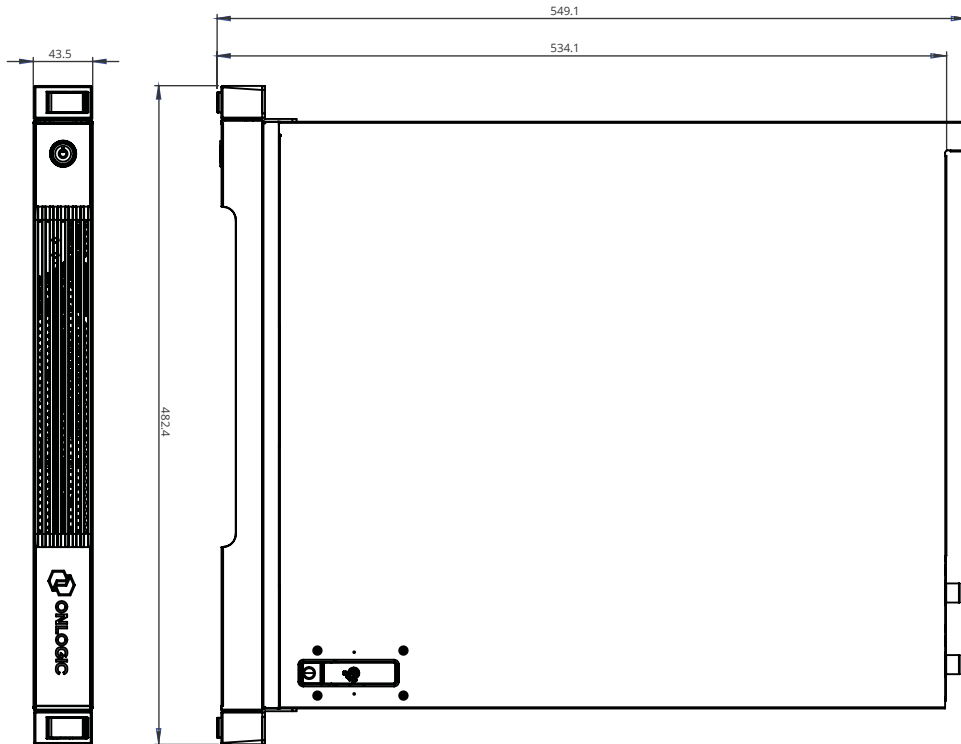

AC101 Dimensional Drawings

Intel Raptor Lake (13th Gen) Rackmount Edge Server

All measurements in mm

AC101 Dimensional Drawings - With Security Bezel

Intel Raptor Lake (13th Gen) Rackmount Edge Server

All measurements in mm

AC101 Dimensional Drawings - Without Security Bezel

Intel Raptor Lake (13th Gen) Rackmount Edge Server

All measurements in mm