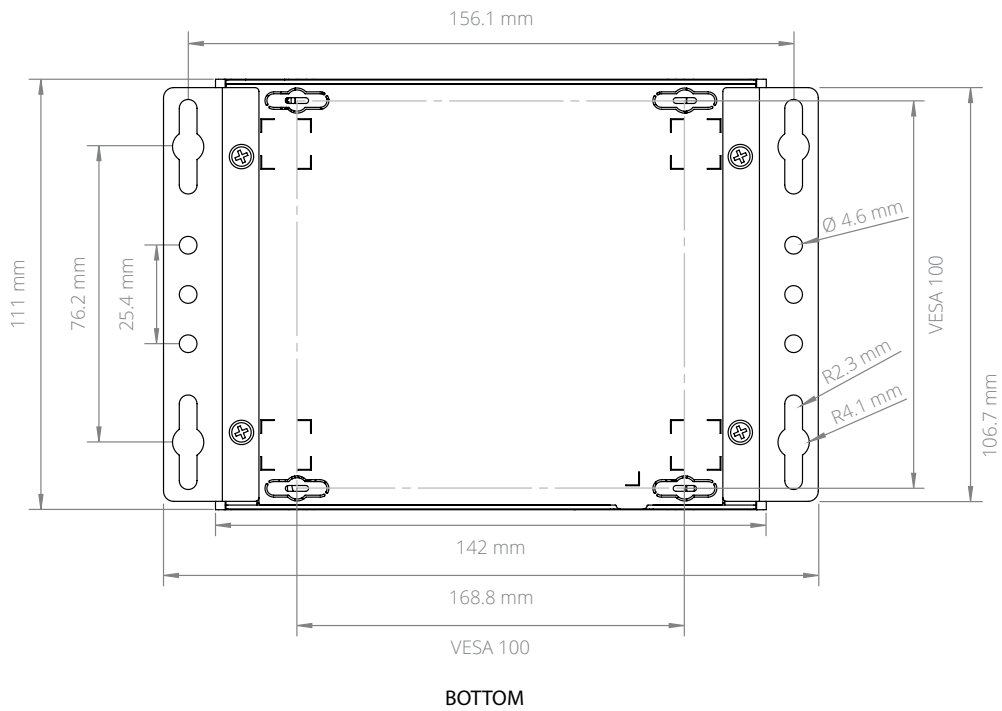

Phone: +31 088 5200 700

Email: info@onlogic.eu

www.onlogic.com

IGN500 Dimensional Drawings

Fanless NUC Computer

All measurements in mm

onlogic.com/ign500 >

US Office
Phone: +1 802 861 2300
Email: info@onlogic.com
www.onlogic.com