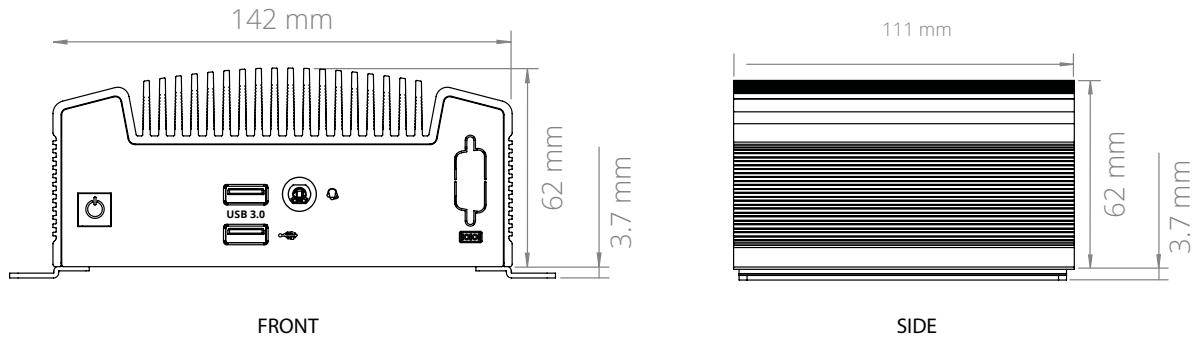

Phone: +31 088 5200 700

Email: info@onlogic.eu

www.onlogic.com

IGN500 Dimensional Drawings

Fanless NUC Computer

All measurements in mm

onlogic.com/ign500 >

US Office
Phone: +1 802 861 2300
Email: info@onlogic.com
www.onlogic.com