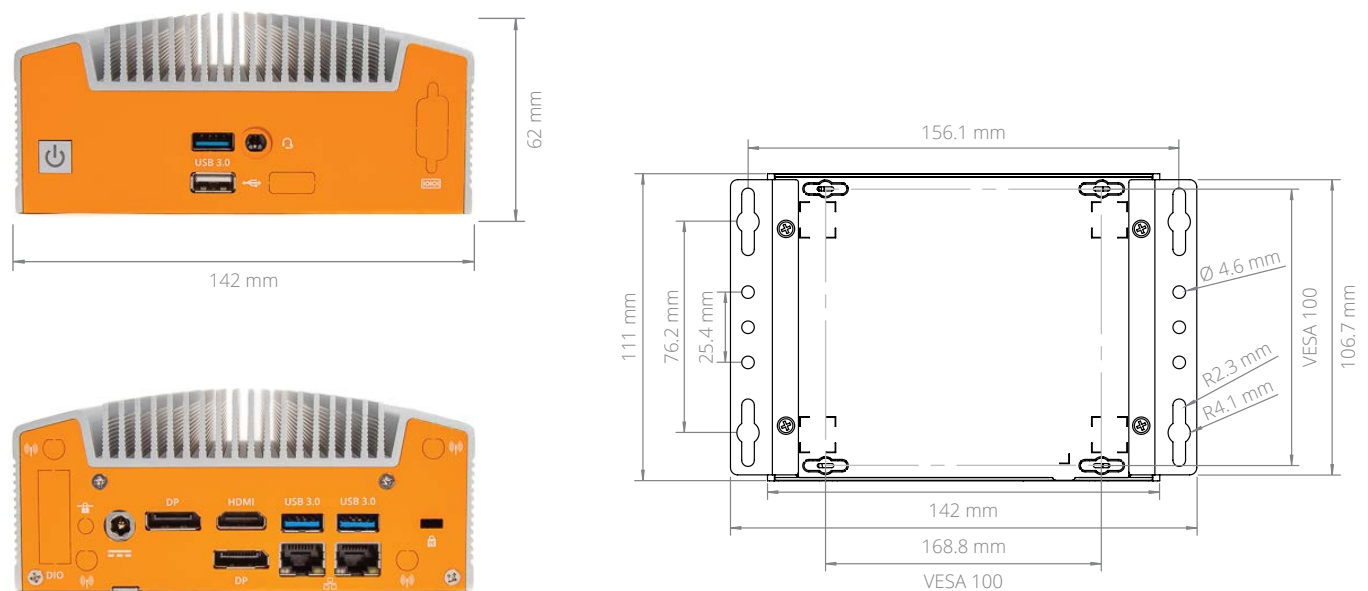

Industrial Intel® Whiskey Lake Fanless NUC Computer

Specifications

IGN500

Processor	Intel Core i5-8265U	LAN Controller	Intel I219LM GbE Realtek RTL8111H
Processor Speed	Up to 1.6GHz	Input Voltage	12 VDC
Processor Generation	Whiskey Lake	Power Input	DC jack
Processor Cores	4	Operating Temp. Range	0 ~ 50°C
Graphics / GPU	Intel UHD Graphics 620	Dimensions (WxHxD)	142 x 62 x 111 mm
Memory	DDR4 SO-DIMM (non-ECC) Up to 32 GB	Mounting Options	DIN-mount VESA-mount Wall-mount
Rear I/O	2 DisplayPort connectors 1 HDMI port 2 Gb LAN ports 2 USB 3.1 ports 1 DC jack	Regulatory Information	2002/96/EC (WEEE Directive) 2009/125/EC (ERP Directive) 2011/65/EU (RoHS 2 Directive) CE EN 55024 EN 55032 EN 55035 EN 62368-1 FCC 47 CFR Part 15 REACH
Front I/O	1 Audio jack (line-out; mic-in) 2 USB 2.0 ports 1 USB 3.1 port		
Expansion Options	1 M.2 E Key 2230 slot		
Storage Options	1 M.2 2280 M-key slot (PCIe Gen3 x4) for NVMe SSD		

Dimensional Drawings

All measurements in mm

onlogic.com/ign500

US Office

Phone: +1 802 861 2300

Email: info@onlogic.com

www.onlogic.com

EU Office

Phone: +31 088 5200 700

Email: info@onlogic.eu

www.onlogic.com