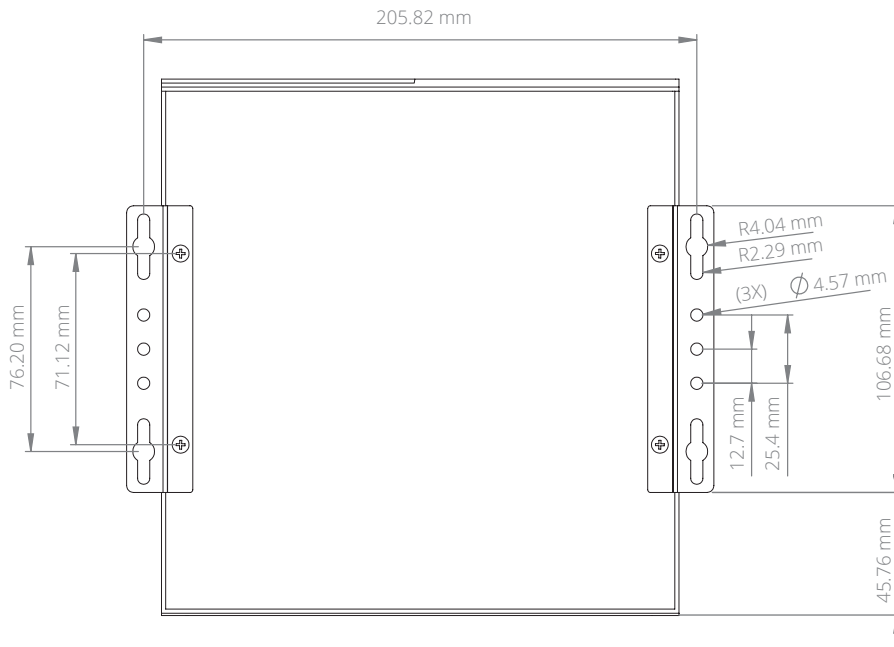

MC510 Dimensional Drawings

Compact Mini-ITX Case

All measurements in mm

FRONT

SIDE

onlogic.com/mc500-series

US Office

Phone: +1 802 861 2300