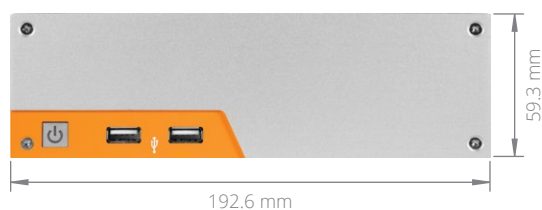

Intel® Coffee Lake Mini-ITX Computer

Specifications

MC510-50

Processor	Intel Celeron Intel Pentium Intel Core i3/i5/i7	Storage Options	1 SATA M.2 M Key 2242/2260/2280 slot
Processor Speed	2.1 ~ 3.1 GHz	LAN Controller	Intel I210 GbE Intel I219V
Processor Generation	Coffee Lake	Input Voltage	12 VDC / 19~28 VDC
Processor Cores	2 ~ 6	Power Input	4-pin DC jack
Graphics / GPU	Intel UHD Graphics 610 Intel UHD Graphics 630	Operating Temp. Range	0 ~ 50°C
Memory	DDR4 SO-DIMM (non-ECC) Up to 32 GB	Dimensions (WxHxD)	192.6 x 59.3 x 199.6 mm
Rear I/O	2 DisplayPort Connector 2 Gb LAN ports 4 USB 3.0 ports 2 Audio Jacks (Mic-in; Line-out)	Mounting Options	DIN-mount VESA-mount Wall-mount
Front I/O	2 USB ports Power Button	Regulatory Information	2011/65/EU (RoHS 2 Directive) CE EN 55022 EN 55024 EN 55032 EN 60950-1 FCC 47 CFR Part 15
Expansion Options	1 M.2 2230 slot 1 PCIe Mini Card slot (full/half height)		

Dimensional Drawings

All measurements in mm

onlogic.com/mc510-50 >

US Office

Phone: +1 802 861 2300
Email: info@onlogic.com
www.onlogic.com

EU Office

Phone: +31 088 5200 700
Email: info@onlogic.eu
www.onlogic.com