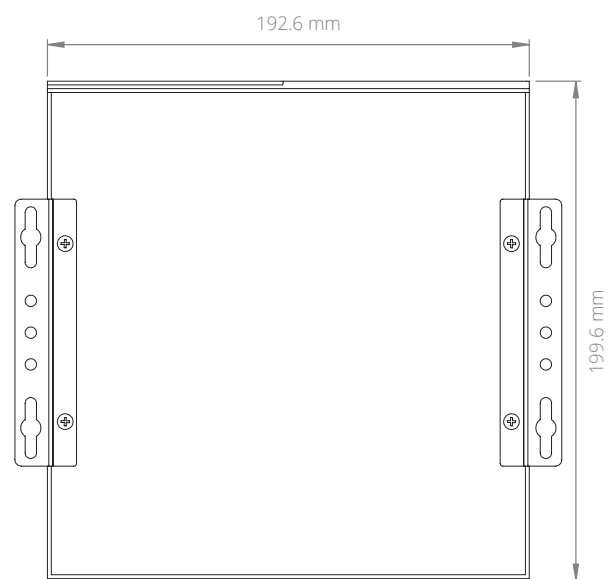

Intel® Coffee Lake Mini-ITX Computer

Specifications

MC510-50

Processor	Intel Celeron Intel Pentium Intel Core i3/i5/i7	Storage Options	1 SATA M.2 M Key 2242/2260/2280 slot
Processor Speed	2.1 ~ 3.1 GHz	LAN Controller	Intel I210 GbE Intel I219V
Processor Generation	Coffee Lake	Input Voltage	12 VDC / 19~28 VDC
Processor Cores	2 ~ 6	Power Input	4-pin DC jack
Graphics / GPU	Intel UHD Graphics 610 Intel UHD Graphics 630	Operating Temp. Range	0 ~ 50°C
Memory	DDR4 SO-DIMM (non-ECC) Up to 32 GB	Dimensions (WxHxD)	192.6 x 59.3 x 199.6 mm
Rear I/O	2 DisplayPort Connector 2 Gb LAN ports 4 USB 3.0 ports 2 Audio Jacks (Mic-in; Line-out)	Mounting Options	DIN-mount VESA-mount Wall-mount
Front I/O	2 USB ports Power Button	Regulatory Information	2011/65/EU (RoHS 2 Directive) CE EN 55022 EN 55024 EN 55032 EN 60950-1 FCC 47 CFR Part 15
Expansion Options	1 M.2 2230 slot 1 PCIe Mini Card slot (full/half height)		

Dimensional Drawings

All measurements in mm

onlogic.com/mc510-50 >

US Office

Phone: +1 802 861 2300
Email: info@onlogic.com
www.onlogic.com

EU Office

Phone: +31 088 5200 700
Email: info@onlogic.eu
www.onlogic.com