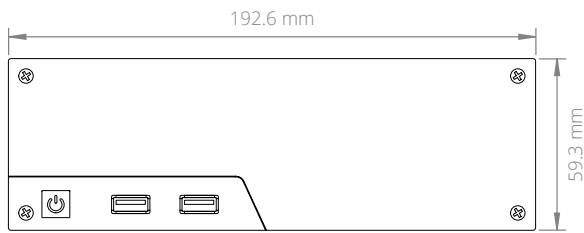

MC510 Dimensional Drawings

Compact Mini-ITX Case

All measurements in mm

FRONT