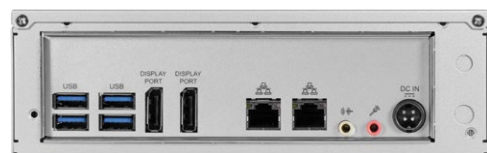

Intel® Coffee Lake Mini-ITX Computer

Specifications

MC510-50

Processor	Intel Celeron Intel Pentium Intel Core i3/i5/i7	Storage Options	1 SATA M.2 M Key 2242/2260/2280 slot
Processor Speed	2.1 ~ 3.1 GHz	LAN Controller	Intel I210 GbE Intel I219V
Processor Generation	Coffee Lake	Input Voltage	12 VDC / 19~28 VDC
Processor Cores	2 ~ 6	Power Input	4-pin DC jack
Graphics / GPU	Intel UHD Graphics 610 Intel UHD Graphics 630	Operating Temp. Range	0 ~ 50°C
Memory	DDR4 SO-DIMM (non-ECC) Up to 32 GB	Dimensions (WxHxD)	192.6 x 59.3 x 199.6 mm
Rear I/O	2 DisplayPort Connector 2 Gb LAN ports 4 USB 3.0 ports 2 Audio Jacks (Mic-in; Line-out)	Mounting Options	DIN-mount VESA-mount Wall-mount
Front I/O	2 USB ports Power Button	Regulatory Information	2011/65/EU (RoHS 2 Directive) CE EN 55022 EN 55024 EN 55032 EN 60950-1 FCC 47 CFR Part 15
Expansion Options	1 M.2 2230 slot 1 PCIe Mini Card slot (full/half height)		

Dimensional Drawings

All measurements in mm

onlogic.com/mc510-50 >

US Office

Phone: +1 802 861 2300
Email: info@onlogic.com
www.onlogic.com

EU Office

Phone: +31 088 5200 700
Email: info@onlogic.eu
www.onlogic.com