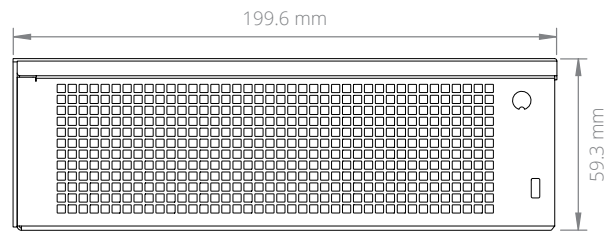

EU Office

Phone: +31 088 5200 700
Email: info@onlogic.eu
www.onlogic.com

Intel® Coffee Lake Mini-ITX Computer

Specifications

MC510-50

Processor	Intel Celeron Intel Pentium Intel Core i3/i5/i7	Storage Options	1 SATA M.2 M Key 2242/2260/2280 slot
Processor Speed	2.1 ~ 3.1 GHz	LAN Controller	Intel I210 GbE Intel I219V
Processor Generation	Coffee Lake	Input Voltage	12 VDC / 19~28 VDC
Processor Cores	2 ~ 6	Power Input	4-pin DC jack
Graphics / GPU	Intel UHD Graphics 610 Intel UHD Graphics 630	Operating Temp. Range	0 ~ 50°C
Memory	DDR4 SO-DIMM (non-ECC) Up to 32 GB	Dimensions (WxHxD)	192.6 x 59.3 x 199.6 mm
Rear I/O	2 DisplayPort Connector 2 Gb LAN ports 4 USB 3.0 ports 2 Audio Jacks (Mic-in; Line-out)	Mounting Options	DIN-mount VESA-mount Wall-mount
Front I/O	2 USB ports Power Button	Regulatory Information	2011/65/EU (RoHS 2 Directive) CE EN 55022 EN 55024 EN 55032 EN 60950-1 FCC 47 CFR Part 15
Expansion Options	1 M.2 2230 slot 1 PCIe Mini Card slot (full/half height)		

Dimensional Drawings

All measurements in mm

onlogic.com/mc510-50 >

US Office

Phone: +1 802 861 2300
Email: info@onlogic.com
www.onlogic.com

EU Office

Phone: +31 088 5200 700
Email: info@onlogic.eu
www.onlogic.com

MC510 Dimensional Drawings

Compact Mini-ITX Case

All measurements in mm

FRONT

SIDE

onlogic.com/mc500-series

US Office

Phone: +1 802 861 2300