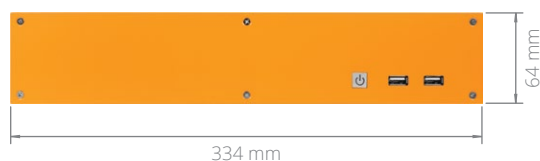

Commercial Intel® Haswell Computer with Expansion

Specifications

MC600-50

Processor	Intel Celeron Intel Pentium Intel Core i3/i5/i7	Expansion Options	1 PCIe x16 slot 1 PCIe Mini Card (full height)
Processor Speed	2.2 ~ 2.7 GHz	Storage Options	2.5" HDD/SSD 3.5" HDD
Processor Generation	Haswell	LAN Controller	Intel I210 GbE Intel I217LM GbE with Intel AMT
Processor Cores	2 ~ 4	Input Voltage	12 VDC
Graphics / GPU	Intel 4th Generation HD Graphics	Power Input	DC jack
Memory	DDR3 SO-DIMM (non-ECC) Up to 16 GB	Operating Temp. Range	0 ~ 50°C
Rear I/O	1 HDMI port 1 DisplayPort 1 DVI-I port 4 USB 3.0 ports 2 Gb LAN ports 3 RS-232/422/485 COM ports 2 Audio jacks; line-out, mic-in	Dimensions (WxHxD)	334 x 64 x 198 mm
Front I/O	2 USB 2.0 ports Power button	Mounting Options	Wall-mount
		Regulatory Information	2011/65/EU (RoHS 2 Directive) CE EN 55022 EN 55024 EN 55032 EN 60950-1 FCC 47 CFR Part 15

Dimensional Drawings

All measurements in mm

onlogic.com/mc600-50 >

US Office

Phone: +1 802 861 2300
Email: info@onlogic.com
www.onlogic.com

EU Office

Phone: +31 088 5200 700
Email: info@onlogic.eu
www.onlogic.com