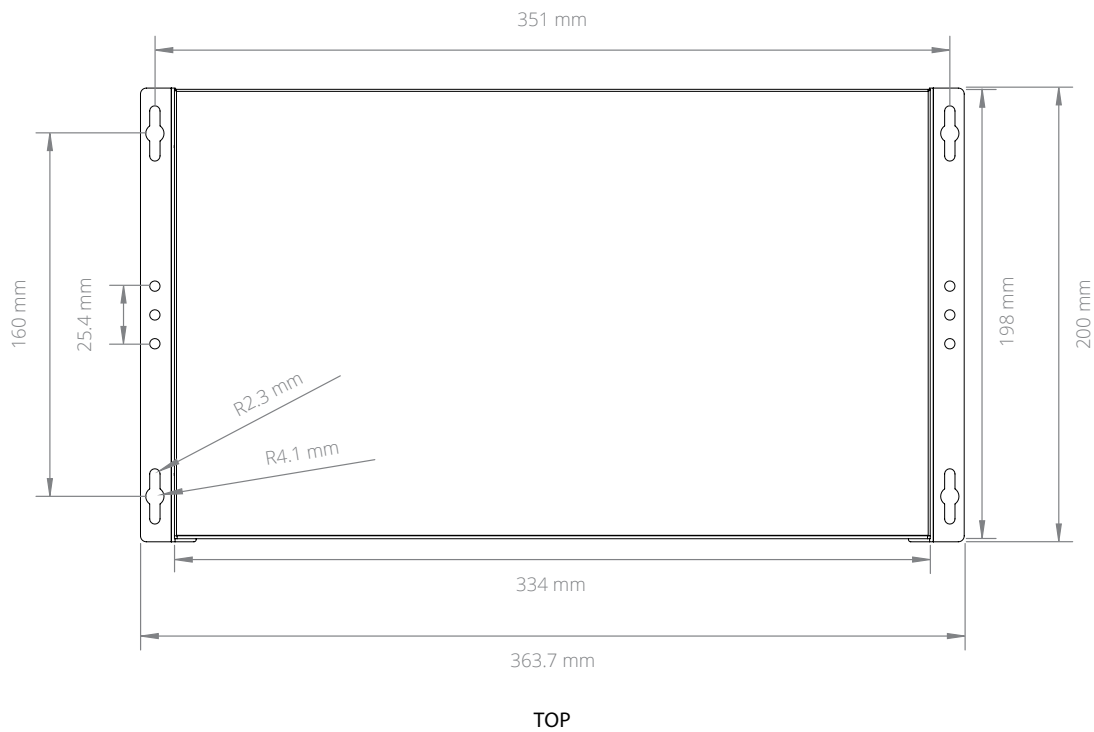

MC600 Dimensional Drawings

Compact Mini-ITX Case with Expansion

All measurements in mm

onlogic.com/mc600-series >

US Office

Phone: +1 802 861 2300

Email: info@onlogic.com

www.onlogic.com

EU Office

Phone: +31 088 5200 700

Email: info@onlogic.eu

www.onlogic.com