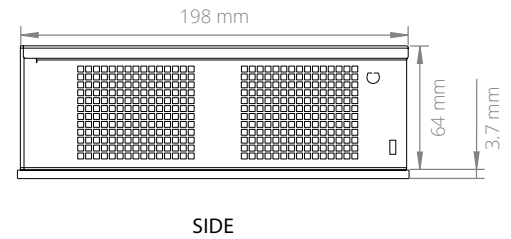

MC600 Dimensional Drawings

Compact Mini-ITX Case with Expansion

All measurements in mm

onlogic.com/mc600-series >

US Office

Phone: +1 802 861 2300

Email: info@onlogic.com

www.onlogic.com

EU Office

Phone: +31 088 5200 700

Email: info@onlogic.eu

www.onlogic.com