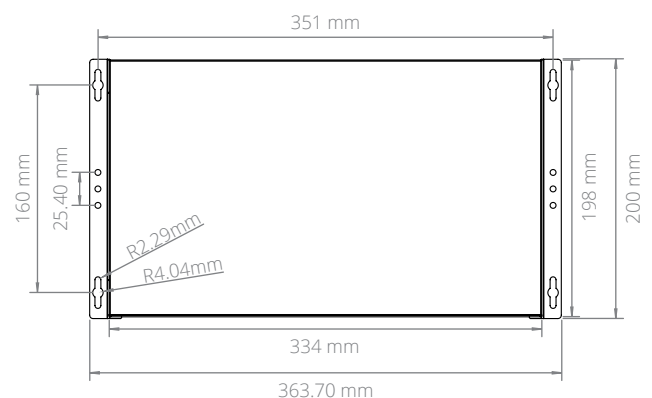

### Specifications

MC600-50

Processor	Intel Celeron Intel Pentium Intel Core i3/i5/i7	Expansion Options	1 PCIe x16 slot 1 PCIe Mini Card (full height)
Processor Speed	2.2 ~ 2.7 GHz	Storage Options	2.5" HDD/SSD 3.5" HDD
Processor Generation	Haswell	LAN Controller	Intel I210 GbE Intel I217LM GbE with Intel AMT
Processor Cores	2 ~ 4	Input Voltage	12 VDC
Graphics / GPU	Intel 4th Generation HD Graphics	Power Input	DC jack
Memory	DDR3 SO-DIMM (non-ECC) Up to 16 GB	Operating Temp. Range	0 ~ 50°C
Rear I/O	1 HDMI port 1 DisplayPort 1 DVI-I port 4 USB 3.0 ports 2 Gb LAN ports 3 RS-232/422/485 COM ports 2 Audio jacks; line-out, mic-in	Dimensions (WxHxD)	334 x 64 x 198 mm
Front I/O	2 USB 2.0 ports Power button	Mounting Options	Wall-mount
		Regulatory Information	2011/65/EU (RoHS 2 Directive) CE EN 55022 EN 55024 EN 55032 EN 60950-1 FCC 47 CFR Part 15

### Dimensional Drawings

All measurements in mm

[onlogic.com/mc600-50](http://onlogic.com/mc600-50) >