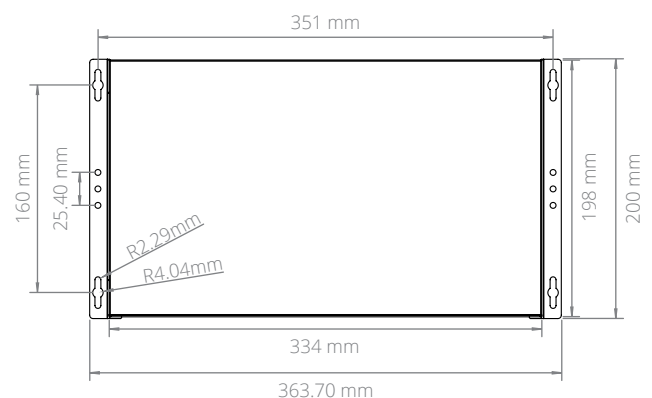

## Commercial Intel® Skylake Computer with Expansion

Specifications

MC600-52

Processor	Intel Celeron Intel Pentium Intel Core i3/i5/i7	Expansion Options	1 PCIe Mini Card slot (full/half height) 1 PCIe x16 slot
Processor Speed	2.3 ~ 3.3 GHz	Storage Options	2.5" HDD/SSD mSATA
Processor Generation	Skylake	LAN Controller	Intel I210 GbE Intel I219V
Processor Cores	2 ~ 4	Input Voltage	12 VDC
Graphics / GPU	Intel 9th Generation HD Graphics	Power Input	DC jack
Memory	DDR4 SO-DIMM (non-ECC) Up to 32 GB	Operating Temp. Range	0 ~ 50°C
Rear I/O	1 HDMI port 1 DisplayPort 1 VGA port 4 USB 3.0 ports 2 Gb LAN ports 1 RS-232 COM port 1 RS-232/422/485 COM port 2 Audio jacks; line-out, mic-in	Dimensions (WxHxD)	334 x 64 x 198 mm
Front I/O	2 USB 2.0 ports Power button	Mounting Options	DIN-mount Wall-mount
		Regulatory Information	2011/65/EU (RoHS 2 Directive) CE EN 55022 EN 55024 EN 55032 EN 60950-1 FCC 47 CFR Part 15

## Dimensional Drawings

All measurements in mm

[onlogic.com/mc600-52](http://onlogic.com/mc600-52) >