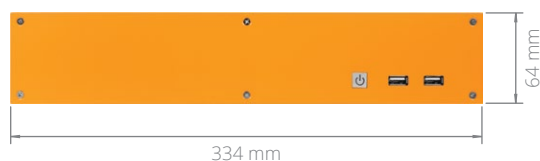

Commercial Intel® Skylake Computer with Expansion

Specifications

MC600-52

Processor	Intel Celeron Intel Pentium Intel Core i3/i5/i7	Expansion Options	1 PCIe Mini Card slot (full/half height) 1 PCIe x16 slot
Processor Speed	2.3 ~ 3.3 GHz	Storage Options	2.5" HDD/SSD mSATA
Processor Generation	Skylake	LAN Controller	Intel I210 GbE Intel I219V
Processor Cores	2 ~ 4	Input Voltage	12 VDC
Graphics / GPU	Intel 9th Generation HD Graphics	Power Input	DC jack
Memory	DDR4 SO-DIMM (non-ECC) Up to 32 GB	Operating Temp. Range	0 ~ 50°C
Rear I/O	1 HDMI port 1 DisplayPort 1 VGA port 4 USB 3.0 ports 2 Gb LAN ports 1 RS-232 COM port 1 RS-232/422/485 COM port 2 Audio jacks; line-out, mic-in	Dimensions (WxHxD)	334 x 64 x 198 mm
Front I/O	2 USB 2.0 ports Power button	Mounting Options	DIN-mount Wall-mount
		Regulatory Information	2011/65/EU (RoHS 2 Directive) CE EN 55022 EN 55024 EN 55032 EN 60950-1 FCC 47 CFR Part 15

Dimensional Drawings

All measurements in mm

onlogic.com/mc600-52 >

US Office

Phone: +1 802 861 2300
Email: info@onlogic.com
www.onlogic.com

EU Office

Phone: +31 088 5200 700
Email: info@onlogic.eu
www.onlogic.com