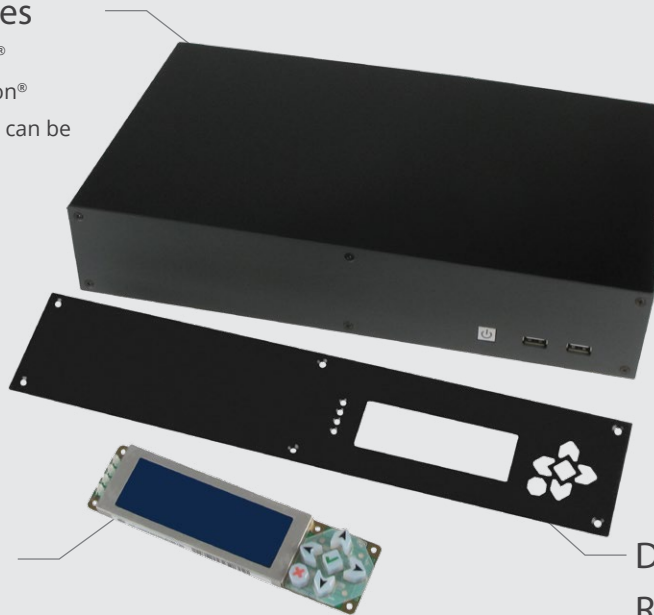

# Mini-ITX With Expansion.

Easy to customize with ample room for expansion, the MC600 Series features Mini-ITX systems specifically engineered for commercial applications.

[onlogic.com/mc600-series](https://onlogic.com/mc600-series)

## Create the System You Need

Whether your application demands specialized I/O, more storage or additional wireless capabilities, the MC600 Series is built to be the heart of your solution.