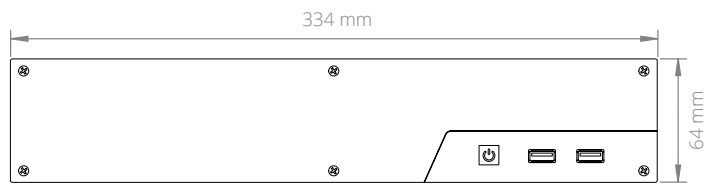

Phone: +31 088 5200 700

Email: info@onlogic.eu

www.onlogic.com

MC610 Dimensional Drawings

Compact Mini-ITX Case with Expansion

All measurements in mm

FRONT

SIDE