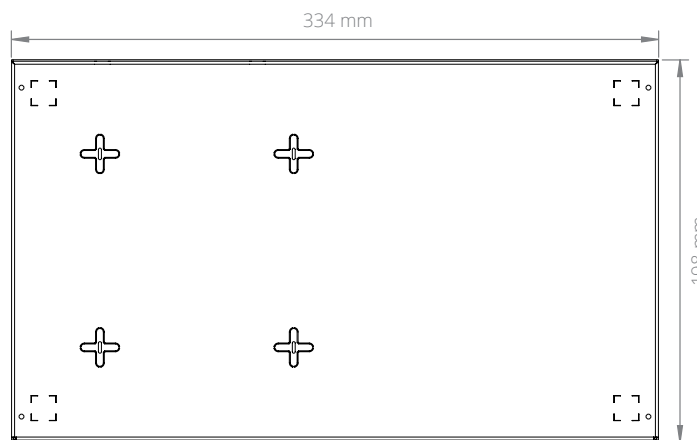

Phone: +31 088 5200 700

Email: info@onlogic.eu

www.onlogic.com

MC610 Dimensional Drawings

Compact Mini-ITX Case with Expansion

All measurements in mm

FRONT

SIDE