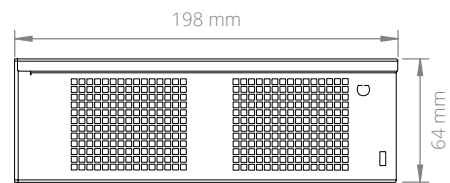

Phone: +31 088 5200 700

Email: info@onlogic.eu

www.onlogic.com

MC610 Dimensional Drawings

Compact Mini-ITX Case with Expansion

All measurements in mm

FRONT

SIDE