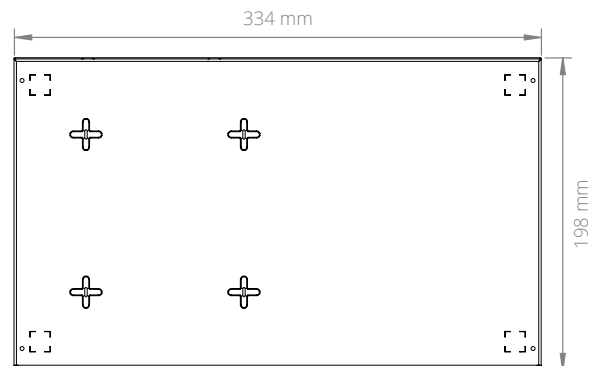

EU Office

Phone: +31 088 5200 700
Email: info@onlogic.eu
www.onlogic.com

Intel® Coffee Lake Mini-ITX Computer with Expansion

Specifications

MC610-50

Processor	Intel Celeron Intel Pentium Intel Core i3/i5/i7	Storage Options	1 SATA M.2 M Key 2242/2260/2280 slot
Processor Speed	2.1 ~ 3.1 GHz	LAN Controller	Intel I210 GbE Intel I219V
Processor Generation	Coffee Lake	Input Voltage	12 VDC/19~28 VDC
Processor Cores	2 ~ 6	Power Input	4-pin DC jack
Graphics / GPU	Intel UHD Graphics 610 Intel UHD Graphics 630	Operating Temp. Range	0 ~ 50°C
Memory	DDR4 SO-DIMM (non-ECC) Up to 32 GB	Dimensions (WxHxD)	334 x 64 x 198 mm
Rear I/O	2 DisplayPort Connector 2 Gb LAN ports 4 USB 3.0 ports 2 Audio Jacks (Mic-in; Line-out)	Mounting Options	DIN-mount Wall-mount
Front I/O	2 USB ports Power Button	Regulatory Information	2011/65/EU (RoHS 2 Directive) CE EN 55022 EN 55024 EN 55032 EN 60950-1 FCC 47 CFR Part 15
Expansion Options	1 M.2 2230 slot 1 PCIe Mini Card slot (full/half height) 1 PCIe x16 slot		

Dimensional Drawings

All measurements in mm

onlogic.com/mc610-50

US Office

Phone: +1 802 861 2300

Email: info@onlogic.com

www.onlogic.com

EU Office

Phone: +31 088 5200 700

Email: info@onlogic.eu

www.onlogic.com

MC610 Dimensional Drawings

Compact Mini-ITX Case with Expansion

All measurements in mm

FRONT

SIDE