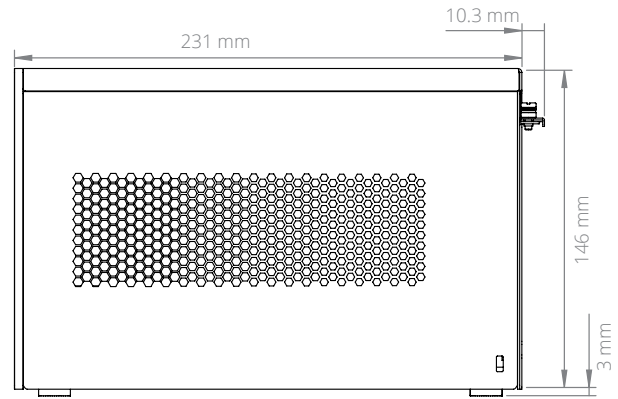

Dimensional Drawings

All measurements in mm

onlogic.com/mc850-52 >

US Office

Phone: +1 802 861 2300

Email: info@onlogic.com

www.onlogic.com

EU Office

Phone: +31 088 5200 700

Email: info@onlogic.eu

www.onlogic.com

MC850 Dimensional Drawings

Graphics Card Capable Computer

All measurements in mm

FRONT

SIDE