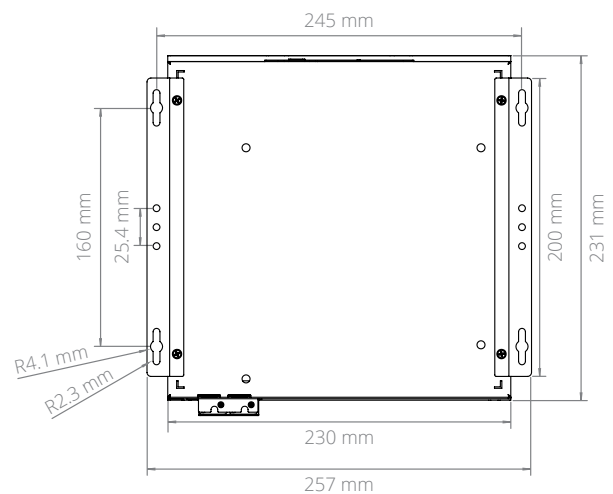

High Performance Edge Computer with Xeon Processing

Specifications

MC850-52

Processor	Intel Xeon E3-1585 v5	Storage Options	2 SATA 6 Gb/s
Processor Speed	3.5 GHz	LAN Controller	4 GbE by Intel I350-AM4 LAN1 supports NCSI
Processor Generation	Skylake	Input Voltage	100 ~ 240 V AC
Processor Cores	4	Power Input	C13 ~ C14 Coupler
Graphics / GPU	Intel Iris Pro Graphics P580	Operating Temp. Range	10 ~ 35°C
Memory	DDR4 SO-DIMM (non-ECC) DDR4 SO-DIMM (ECC) Up to 64 GB	Dimensions (WxHxD)	230 x 146 x 241.5 mm
Rear I/O	2 USB 3.0 ports 1 HDMI port 4 Gb LAN ports 1 RJ45 IPMI port	Mounting Options	Wall-mount
Front I/O	2 USB 2.0 ports Power button	Regulatory Information	2011/65/EU (RoHS 2 Directive) CE EN 55022 EN 55024 EN 55032 EN 60950-1 FCC 47 CFR Part 15
Expansion Options	1 M.2 2242 slot 1 PCIe x16 slot		

Dimensional Drawings

All measurements in mm

onlogic.com/mc850-52 >

US Office

Phone: +1 802 861 2300

Email: info@onlogic.com

www.onlogic.com

EU Office

Phone: +31 088 5200 700

Email: info@onlogic.eu

www.onlogic.com