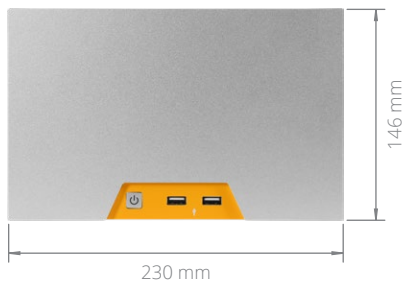

High Performance Edge Computer with Xeon Processing

Specifications

MC850-52

Processor	Intel Xeon E3-1585 v5	Storage Options	2 SATA 6 Gb/s
Processor Speed	3.5 GHz	LAN Controller	4 GbE by Intel I350-AM4 LAN1 supports NCSI
Processor Generation	Skylake	Input Voltage	100 ~ 240 V AC
Processor Cores	4	Power Input	C13 ~ C14 Coupler
Graphics / GPU	Intel Iris Pro Graphics P580	Operating Temp. Range	10 ~ 35°C
Memory	DDR4 SO-DIMM (non-ECC) DDR4 SO-DIMM (ECC) Up to 64 GB	Dimensions (WxHxD)	230 x 146 x 241.5 mm
Rear I/O	2 USB 3.0 ports 1 HDMI port 4 Gb LAN ports 1 RJ45 IPMI port	Mounting Options	Wall-mount
Front I/O	2 USB 2.0 ports Power button	Regulatory Information	2011/65/EU (RoHS 2 Directive) CE EN 55022 EN 55024 EN 55032 EN 60950-1 FCC 47 CFR Part 15
Expansion Options	1 M.2 2242 slot 1 PCIe x16 slot		

Dimensional Drawings

All measurements in mm

onlogic.com/mc850-52 >

US Office

Phone: +1 802 861 2300

Email: info@onlogic.com

www.onlogic.com

EU Office

Phone: +31 088 5200 700

Email: info@onlogic.eu

www.onlogic.com