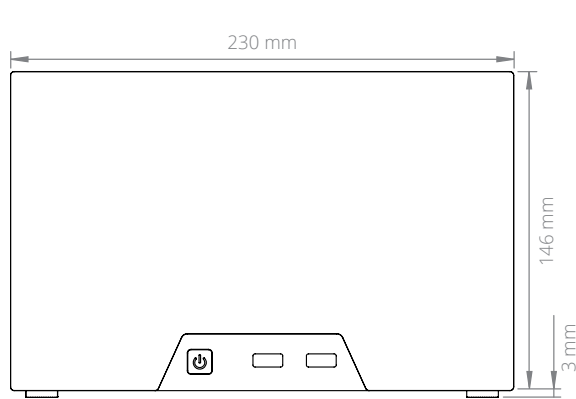

Expansion & Features	
Expansion & Storage	1 PCIe 3.0 x16 slot 2 M.2 2280 SATA or NVMe PCIe 3.0 x4 2 2.5" SATA SSD/HDD
Features	TPM

Mechanical	
Dimensions (WxHxD)	230 mm x 146 mm x 241.5 mm
Mounting Options	Wall-Mount

## MC850-70 Dimensional Drawings

Mini-ITX Xeon Scalable Mini Edge Server

All measurements in mm

FRONT

SIDE

BOTTOM