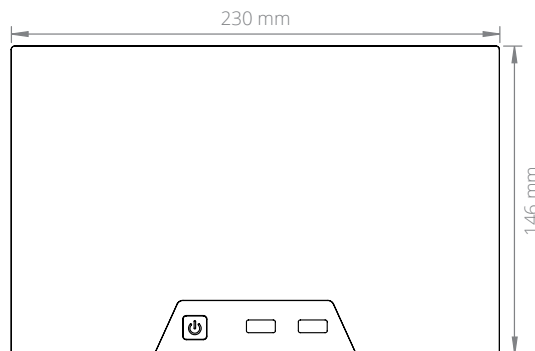

US Office

Phone: +1 802 861 2300 | Email: info@onlogic.com | www.onlogic.com

EU Office

Phone: +31 088 5200 700 | Email: info@onlogic.eu | www.onlogic.com