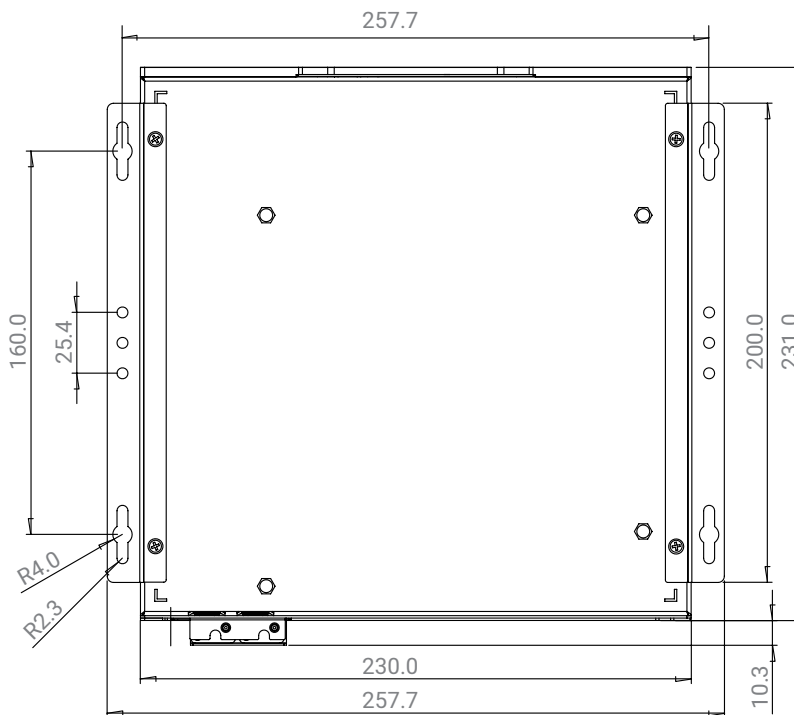

Expansion & Features	
Expansion & Storage	1 PCIe 3.0 x16 slot 2 M.2 2280 SATA or NVMe PCIe 3.0 x4 2 2.5" SATA SSD/HDD
Features	TPM

Mechanical	
Dimensions (WxHxD)	230 mm x 146 mm x 241.5 mm
Mounting Options	Wall-Mount

## MC850-70 Dimensional Drawings

Mini-ITX Xeon Scalable Mini Edge Server

All measurements in mm

FRONT

SIDE

BOTTOM