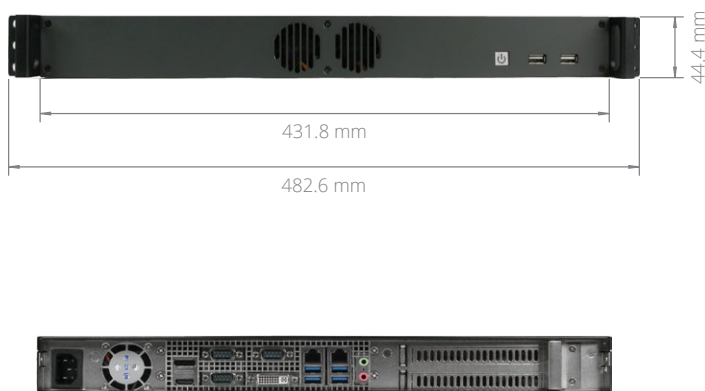

Intel® Haswell 1U Rackmount Computer

Specifications

MK100B-50

Front I/O	2 USB 2.0 ports Power button	LAN Controller	Intel I210 GbE Intel I217LM GbE
Rear I/O	1 HDMI port 1 DisplayPort 1 DVI-I port 4 USB 3.0 ports 2 Gb LAN ports with iAMT 3 RS-232/422/485 COM ports 2 Audio jacks; line-out, mic-in	OnBoard Connectors	8 USB ports via 4 pin headers 3 RS-232 COM headers 1 8-bit GPIO header 1 Speaker header 24-pin ATX connector
Processor	Intel Celeron, Pentium, Core i3/i5/i7	Operating Temp. Range	0°C ~ 50°C
Processor Speed	Configuration Dependent	Dimensions (WxHxD)	482.6 mm x 44.4 mm x 257.05 mm
Processor Generation	Haswell	Case Material	Steel
Processor Core	Configuration Dependent		
Graphics / GPU	Intel HD Graphics		
Memory Type	DDR3 SO-DIMM (non-ECC)		
Memory Capacity	Up to 16 GB		
Memory Speed	1600 MHz		

Dimensional Drawings

All measurements in mm

onlogic.com/mk100b-50

US Office

Phone: +1 802 861 2300

Email: info@onlogic.com

www.onlogic.com

EU Office

Phone: +31 088 5200 700

Email: info@onlogic.eu

www.onlogic.com