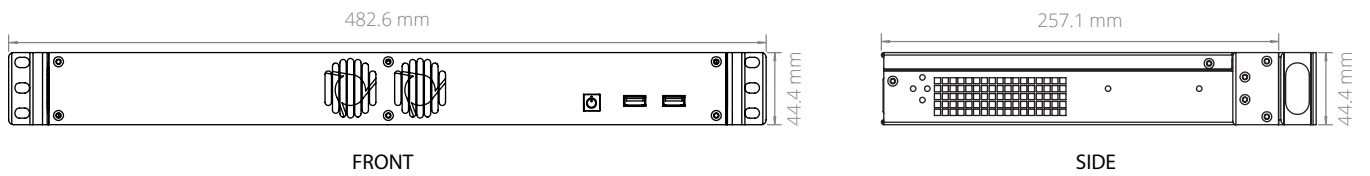

### Specifications

MK100B-50

Front I/O	2 USB 2.0 ports Power button	LAN Controller	Intel I210 GbE Intel I217LM GbE
Rear I/O	1 HDMI port 1 DisplayPort 1 DVI-I port 4 USB 3.0 ports 2 Gb LAN ports with iAMT 3 RS-232/422/485 COM ports 2 Audio jacks; line-out, mic-in	OnBoard Connectors	8 USB ports via 4 pin headers 3 RS-232 COM headers 1 8-bit GPIO header 1 Speaker header 24-pin ATX connector
Processor	Intel Celeron, Pentium, Core i3/i5/i7	Operating Temp. Range	0°C ~ 50°C
Processor Speed	Configuration Dependent	Dimensions (WxHxD)	482.6 mm x 44.4 mm x 257.05 mm
Processor Generation	Haswell	Case Material	Steel
Processor Core	Configuration Dependent		
Graphics / GPU	Intel HD Graphics		
Memory Type	DDR3 SO-DIMM (non-ECC)		
Memory Capacity	Up to 16 GB		
Memory Speed	1600 MHz		

### Dimensional Drawings

*All measurements in mm*

[onlogic.com/mk100b-50](http://onlogic.com/mk100b-50)

## MK100 Dimensional Drawings

1U Rackmount Case

*All measurements in mm*

[onlogic.com/commercial-rackmounts](https://onlogic.com/commercial-rackmounts) >