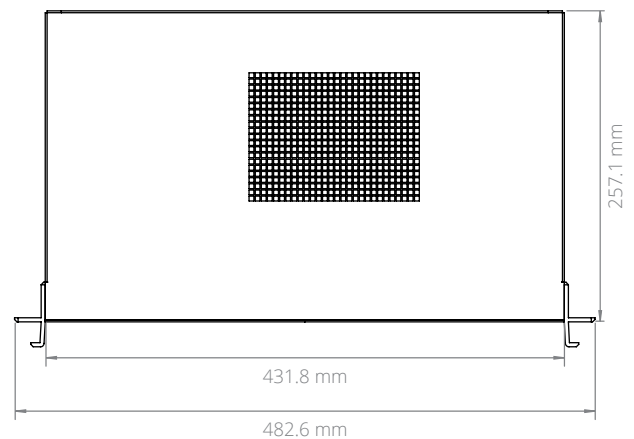

### Specifications

MK100B-50

Front I/O	2 USB 2.0 ports Power button	LAN Controller	Intel I210 GbE Intel I217LM GbE
Rear I/O	1 HDMI port 1 DisplayPort 1 DVI-I port 4 USB 3.0 ports 2 Gb LAN ports with iAMT 3 RS-232/422/485 COM ports 2 Audio jacks; line-out, mic-in	OnBoard Connectors	8 USB ports via 4 pin headers 3 RS-232 COM headers 1 8-bit GPIO header 1 Speaker header 24-pin ATX connector
Processor	Intel Celeron, Pentium, Core i3/i5/i7	Operating Temp. Range	0°C ~ 50°C
Processor Speed	Configuration Dependent	Dimensions (WxHxD)	482.6 mm x 44.4 mm x 257.05 mm
Processor Generation	Haswell	Case Material	Steel
Processor Core	Configuration Dependent		
Graphics / GPU	Intel HD Graphics		
Memory Type	DDR3 SO-DIMM (non-ECC)		
Memory Capacity	Up to 16 GB		
Memory Speed	1600 MHz		

### Dimensional Drawings

*All measurements in mm*

[onlogic.com/mk100b-50](http://onlogic.com/mk100b-50)