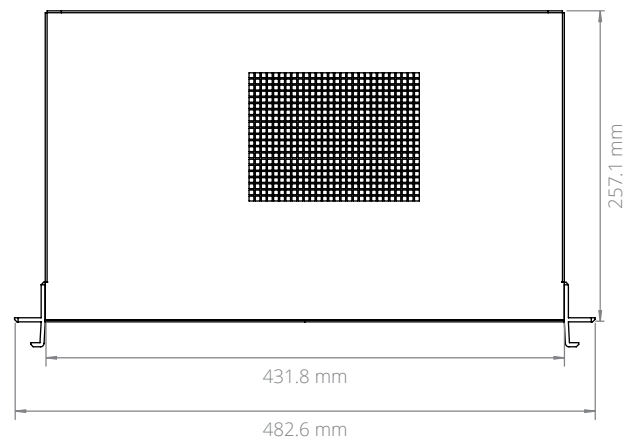

Intel® Coffee Lake 1U Rackmount Computer

Specifications

MK100B-54

Front I/O	2 USB 2.0 ports Power button	Memory Capacity	Up to 32 GB
Rear I/O	1 HDMI port 1 DisplayPort connector 1 VGA port 2 USB 2.0 ports 4 USB 3.1 Gen2 ports 2 Gb LAN ports 3 Audio jacks (Line In; Front; Min In) 1 Optical SPDIF audio port	Memory Speed	2400 MHz
Processor	Intel Core i 35W/65W Xeon E 35W/71W/80W	LAN Controller	Intel I210 GbE Intel I219LM GbE
Processor Speed	1.8 ~ 3.7 GHz	Operating Temp. Range	10 ~ 35°C
Processor Generation	Coffee Lake	Dimensions (WxHxD)	482.6 mm x 44.4 mm x 257.05 mm
Processor Core	2 ~ 6	Case Material	Aluminum Steel
Graphics / GPU	Intel UHD Graphics 610 Intel UHD Graphics 620 Intel UHD Graphics 630 Intel UHD Graphics P630	Mounting Options	Wall-mount Rackmount
Memory Type	DDR4 ECC UDIMM		

Dimensional Drawings

All measurements in mm

onlogic.com/mk100b-54

US Office

Phone: +1 802 861 2300

Email: info@onlogic.com

www.onlogic.com

EU Office

Phone: +31 088 5200 700

Email: info@onlogic.eu

www.onlogic.com