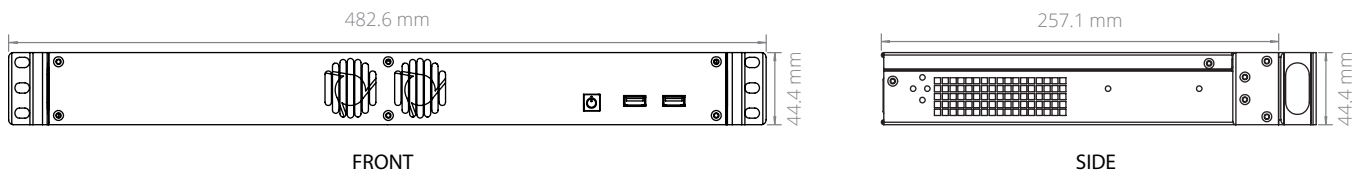

Phone: +31 088 5200 700

Email: info@onlogic.eu

www.onlogic.com

MK100 Dimensional Drawings

1U Rackmount Case

All measurements in mm

onlogic.com/commercial-rackmounts >

US Office