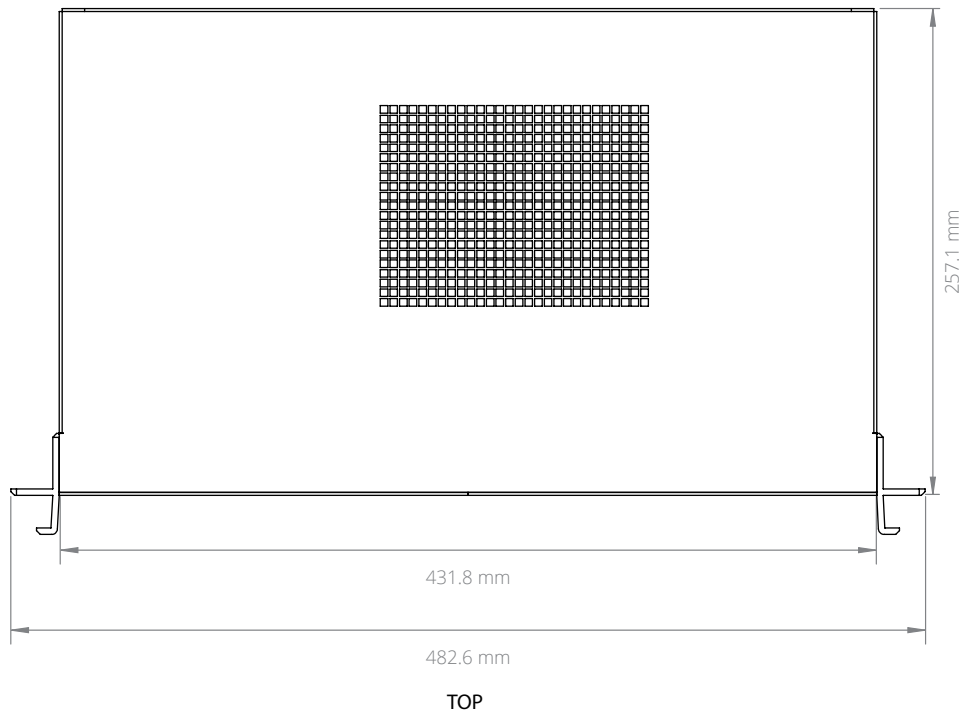

MK100 Dimensional Drawings

1U Rackmount Case

All measurements in mm

onlogic.com/commercial-rackmounts >

US Office

Phone: +1 802 861 2300

Email: info@onlogic.com

www.onlogic.com

EU Office

Phone: +31 088 5200 700

Email: info@onlogic.eu

www.onlogic.com