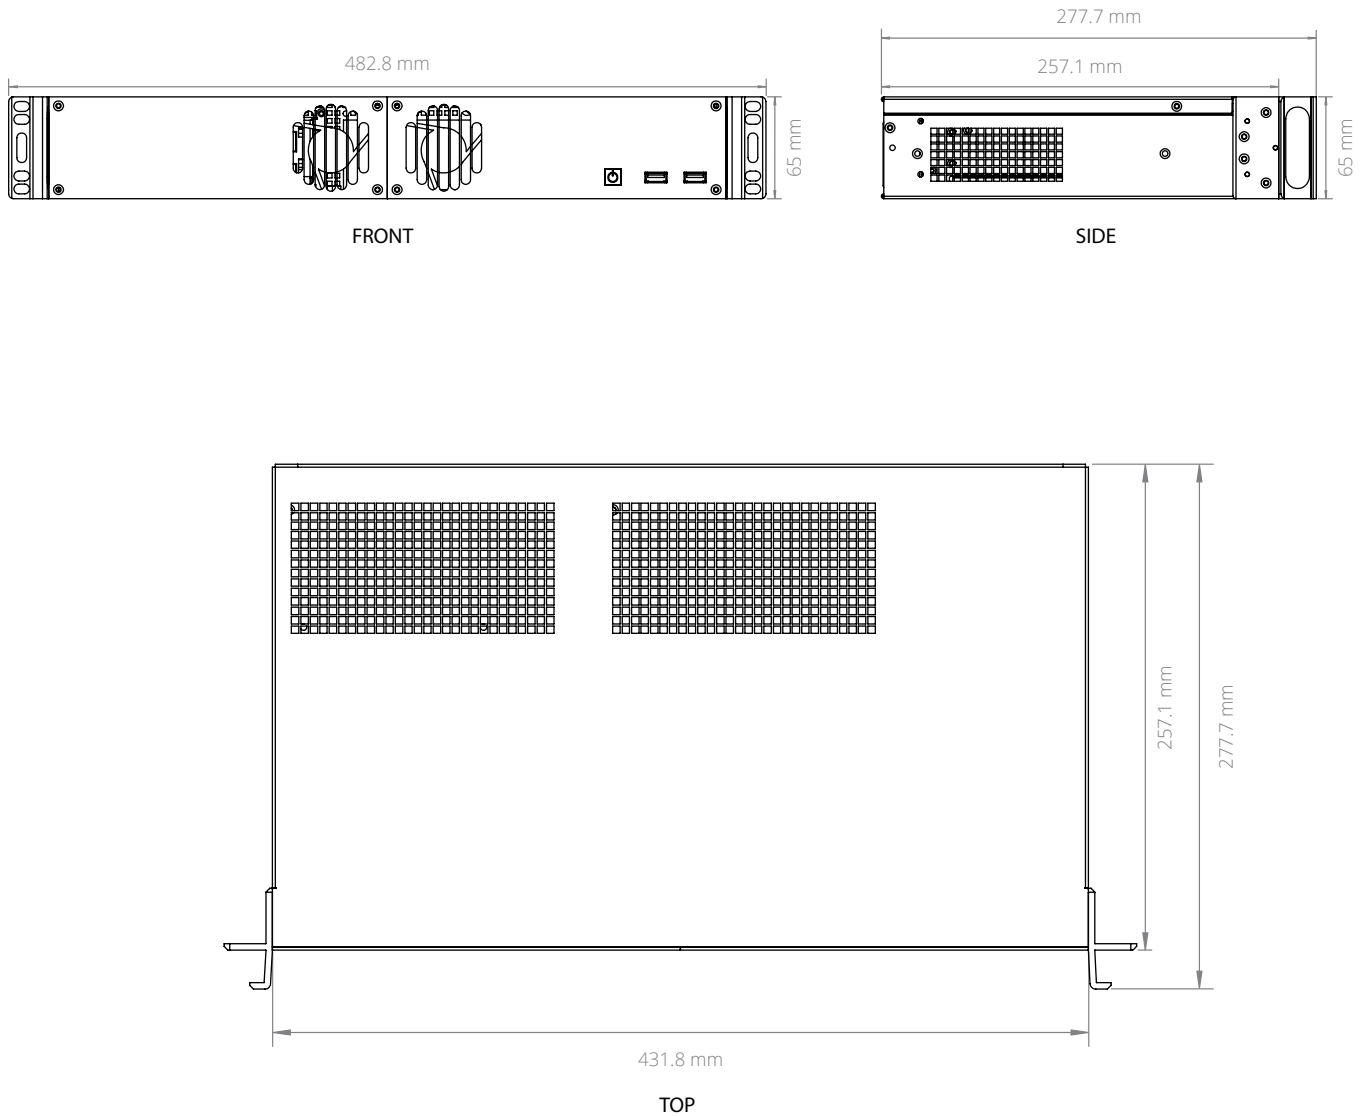

MK150 Dimensional Drawings

1.5U Rackmount Case

All measurements in mm

onlogic.com/commercial-rackmounts >

US Office

Phone: +1 802 861 2300
Email: info@onlogic.com
www.onlogic.com

EU Office

Phone: +31 088 5200 700
Email: info@onlogic.eu
www.onlogic.com