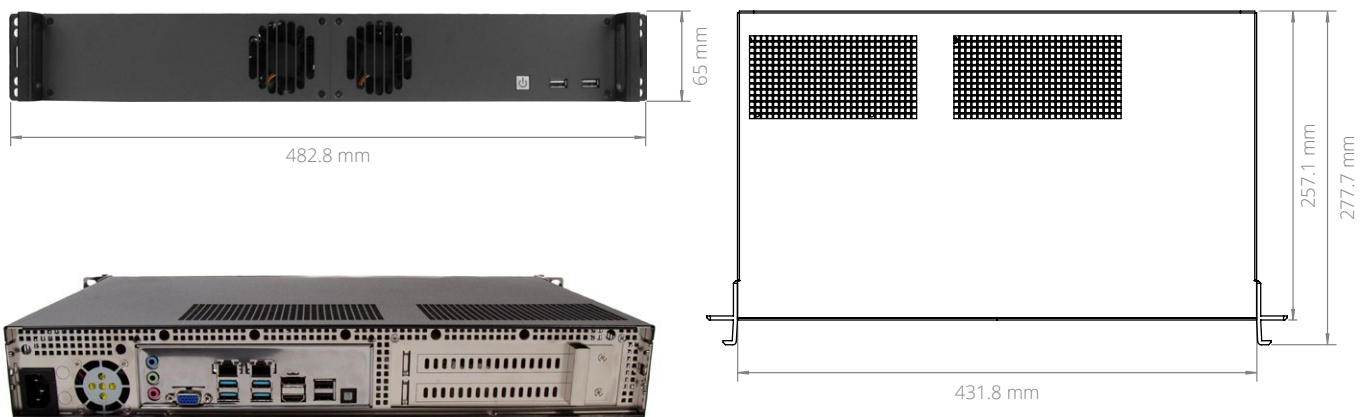

Intel® Coffee Lake Xeon 1.5U Rackmount Computer

Specifications

MK150B-54

Front I/O	2 USB 2.0 ports Power Button	Memory Capacity	Up to 32 GB
Rear I/O	1 HDMI port 1 DisplayPort connector 1 VGA port 2 USB 2.0 ports 4 USB 3.1 Gen2 ports 2 Gb LAN ports 3 Audio jacks (Line In; Front; Min In) 1 Optical SPDIF audio port	Memory Speed	2400 MHz
Processor	Intel Celeron, Pentium, Xeon, Core i3/i5/i7	LAN Controller	Intel I210 GbE Intel I219LM GbE
Processor Speed	2.1 ~ 3.7 GHz	Operating Temp. Range	10 ~ 35°C
Processor Generation	Coffee Lake	Dimensions (WxHxD)	482.6 mm x 65 mm x 257.05 mm
Processor Core	2 ~ 6	Case Material	Aluminum Steel
Graphics / GPU	Intel UHD Graphics 610 Intel UHD Graphics 620 Intel UHD Graphics 630 Intel UHD Graphics P630	Regulatory Information	FCC 47 CFR Part 15 CE WEEE Directive (2002/96/EC) RoHS 2 (2011/65/EU) EN 55024 EN 55032 EN 60950-1 EN 62368-1
Memory Type	DDR4 ECC UDIMM		

Dimensional Drawings

All measurements in mm

onlogic.com/mk150b-54

US Office

Phone: +1 802 861 2300

Email: info@onlogic.com

www.onlogic.com

EU Office

Phone: +31 088 5200 700

Email: info@onlogic.eu

www.onlogic.com