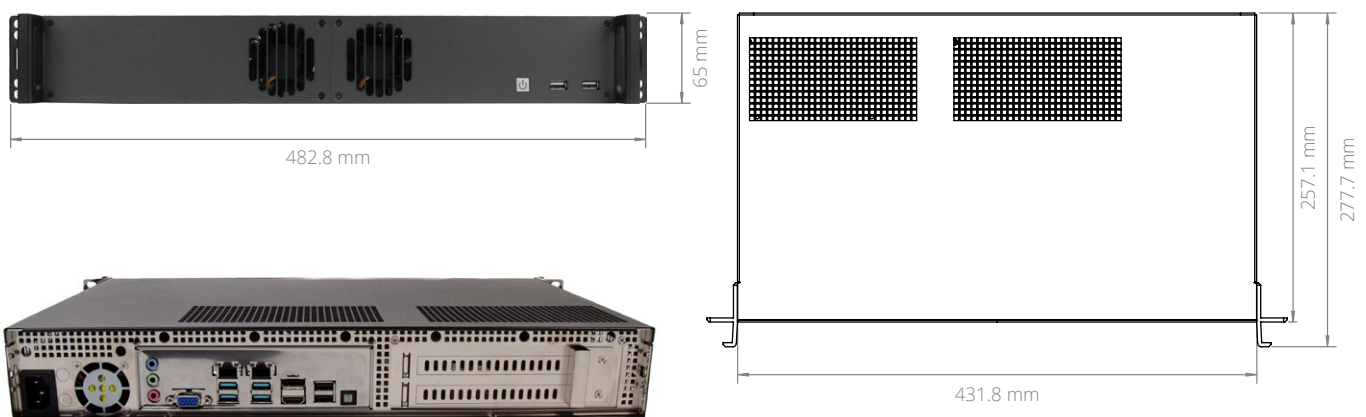

Intel® Coffee Lake Xeon 1.5U Rackmount Computer

Specifications

MK150B-54

Front I/O	2 USB 2.0 ports Power Button	Memory Capacity	Up to 64 GB
Rear I/O	1 HDMI port 1 DisplayPort connector 1 VGA port 2 USB 2.0 ports 4 USB 3.1 Gen2 ports 2 Gb LAN ports 3 Audio jacks (Line In; Front; Min In) 1 Optical SPDIF audio port	Memory Speed	2400 MHz
Processor	Intel Celeron, Pentium, Xeon, Core i3/i5/i7	LAN Controller	Intel I210 GbE Intel I219LM GbE
Processor Speed	2.1 ~ 3.7 GHz	Operating Temp. Range	10 ~ 35°C
Processor Generation	Coffee Lake	Dimensions (WxHxD)	482.6 mm x 65 mm x 257.05 mm
Processor Core	2 ~ 6	Case Material	Aluminum Steel
Graphics / GPU	Intel UHD Graphics 610 Intel UHD Graphics 620 Intel UHD Graphics 630 Intel UHD Graphics P630	Regulatory Information	FCC 47 CFR Part 15 CE WEEE Directive (2002/96/EC) RoHS 2 (2011/65/EU) EN 55024 EN 55032 EN 60950-1 EN 62368-1
Memory Type	DDR4 ECC UDIMM		

Dimensional Drawings

All measurements in mm

onlogic.com/mk150b-54

US Office

Phone: +1 802 861 2300

Email: info@onlogic.com

www.onlogic.com

EU Office

Phone: +31 088 5200 700

Email: info@onlogic.eu

www.onlogic.com