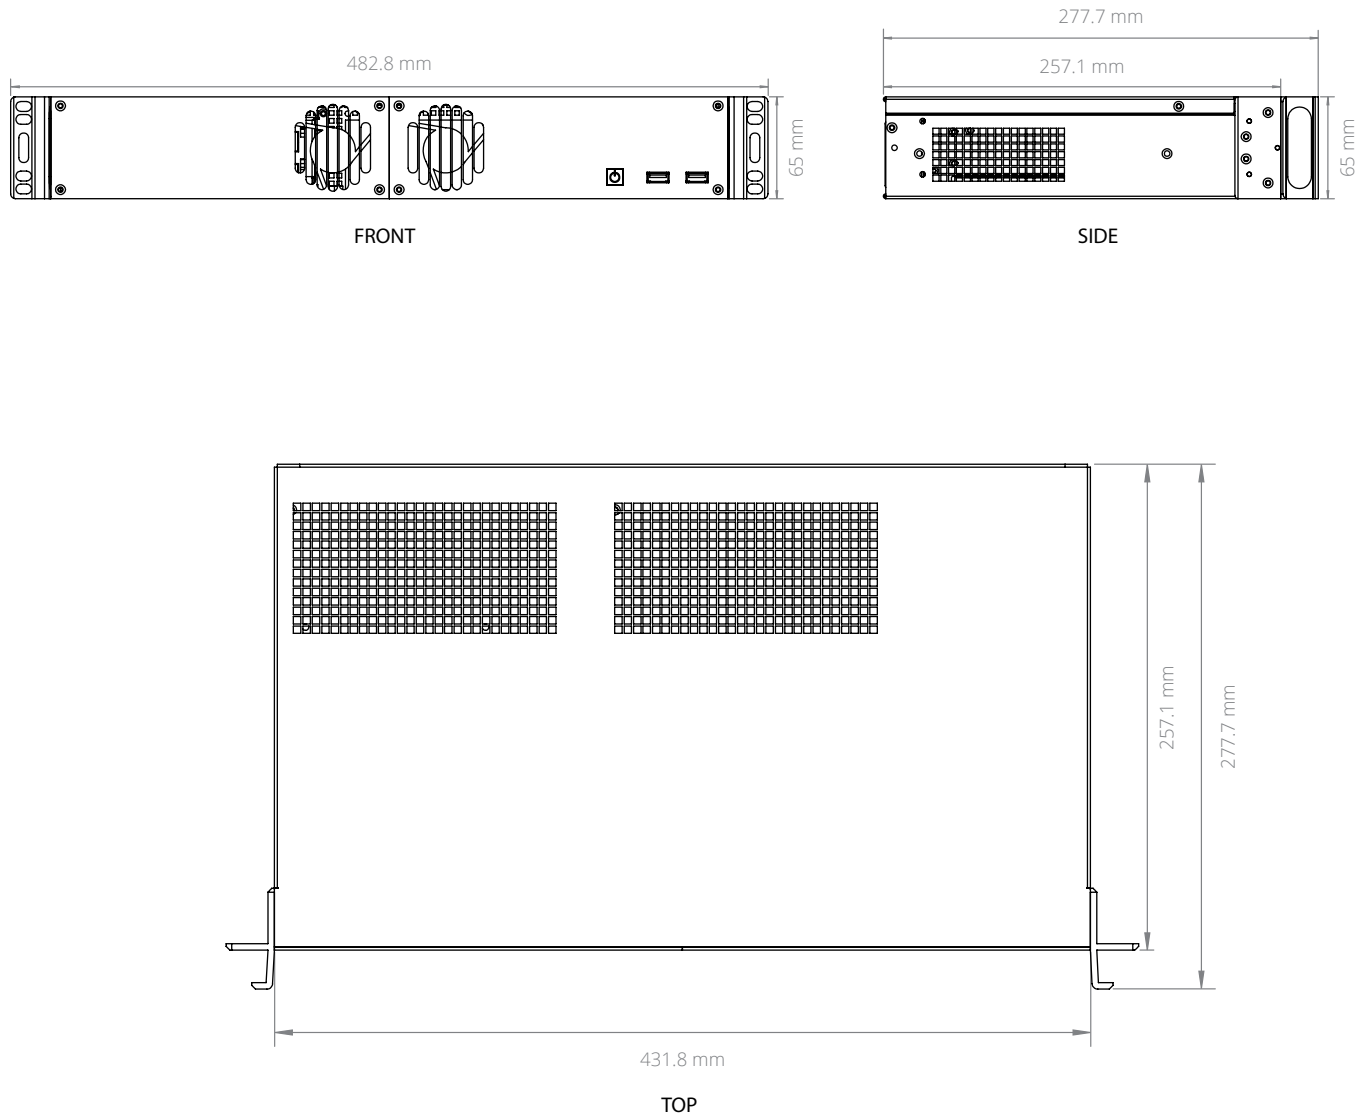

MK150 Dimensional Drawings

1.5U Rackmount Case

All measurements in mm

onlogic.com/commercial-rackmounts >

US Office

Phone: +1 802 861 2300

Email: info@onlogic.com

www.onlogic.com

EU Office

Phone: +31 088 5200 700

Email: info@onlogic.eu

www.onlogic.com