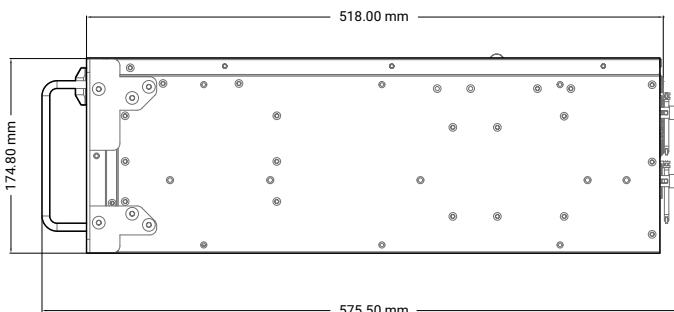

Front I/O	
USB	2 USB 2.0 ports
Other	Power button

Expansion & Features	
Expansion & Storage	7 PCIe 4.0 x16 slots Internal or Hot-Swap storage options
Features	Optional TPM 2.0

Mechanical	
Dimensions (WxHxD)	482.6 mm x 178 mm x 508 mm
Mounting Options	Rackmount

MK400-60 Dimensional Drawings

4U AMD EPYC™ Edge Server

All measurements in mm

FRONT

SIDE

US Office

Phone: +1 802 861 2300 | Email: info@onlogic.com | www.onlogic.com

EU Office