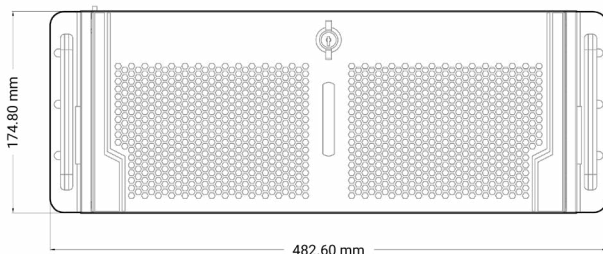

US Office

Phone: +1 802 861 2300 | Email: info@onlogic.com | www.onlogic.com

EU Office

Phone: +31 088 5200 700 | Email: info@onlogic.eu | www.onlogic.com