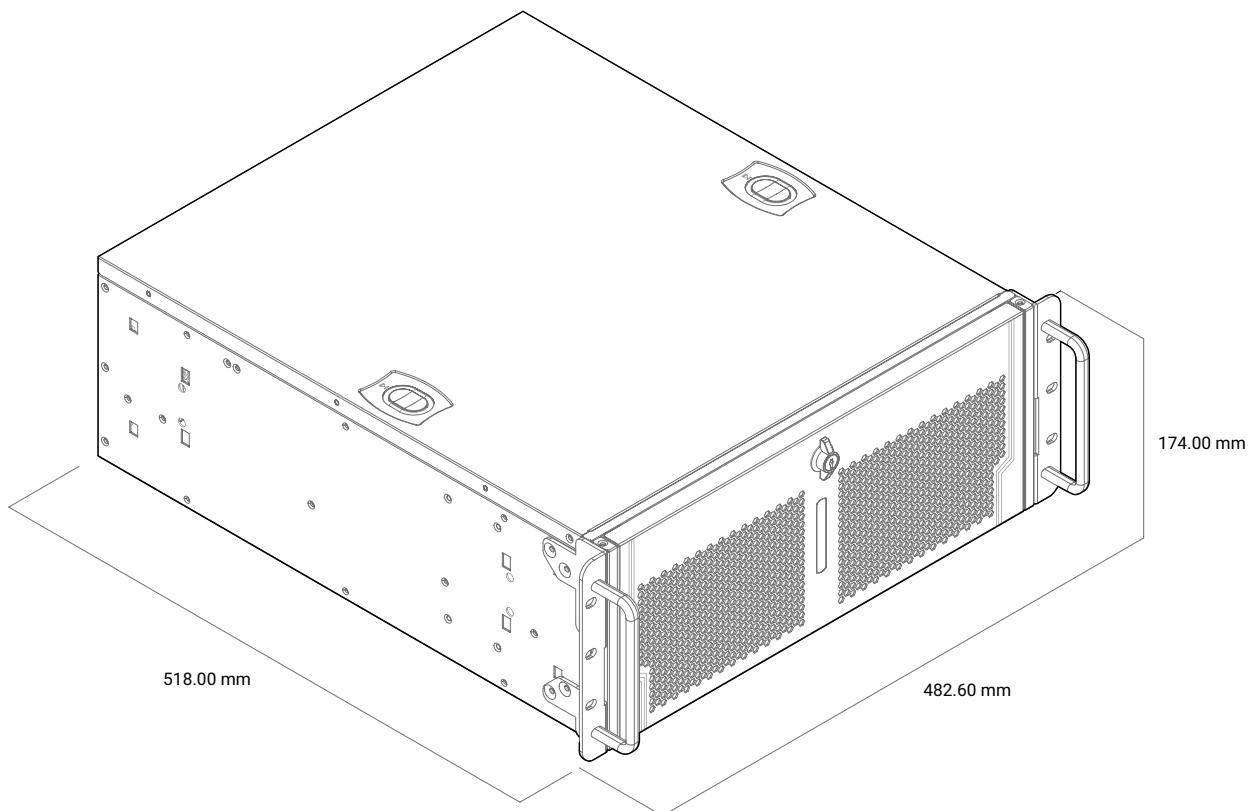

MK400-60 Dimensional Drawings

4U AMD EPYC™ Edge Server

All measurements in mm

FRONT

SIDE

US Office

Phone: +1 802 861 2300 | Email: info@onlogic.com | www.onlogic.com

EU Office