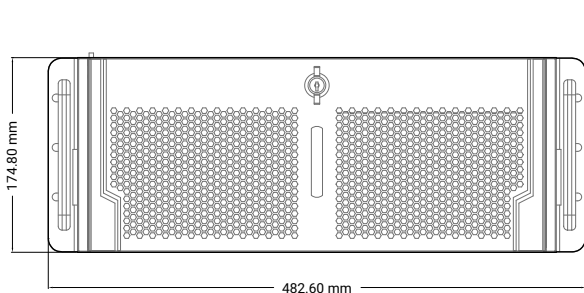

Front I/O	
USB	2 USB 2.0 ports
Other	Power button

Expansion & Features	
Expansion & Storage	7 PCIe 4.0 x16 slots Internal or Hot-Swap storage options
Features	Optional TPM 2.0

Mechanical	
Dimensions (WxHxD)	482.6 mm x 178 mm x 508 mm
Mounting Options	Rackmount

MK400-60 Dimensional Drawings

4U AMD EPYC™ Edge Server

All measurements in mm

FRONT

SIDE

US Office

Phone: +1 802 861 2300 | Email: info@onlogic.com | www.onlogic.com

EU Office