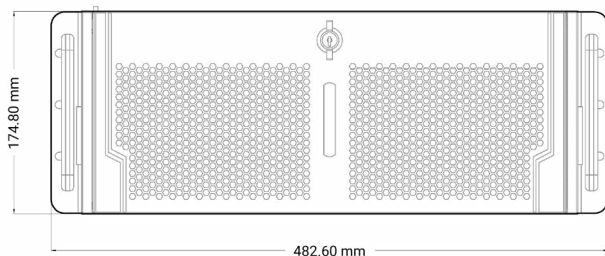

US Office

Phone: +1 802 861 2300 | Email: info@onlogic.com | www.onlogic.com

EU Office

Phone: +31 088 5200 700 | Email: info@onlogic.eu | www.onlogic.com