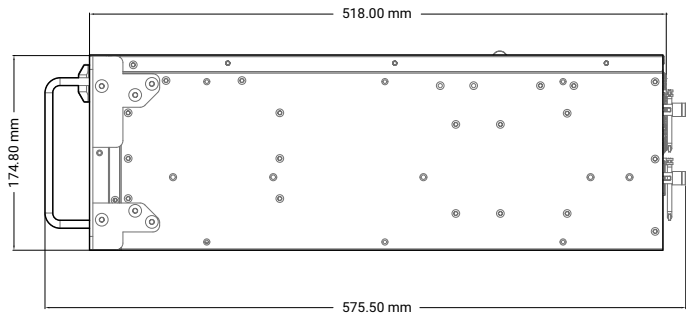

Expansion & Features	
Expansion & Storage	2 PCIe 3.0 x16 slots 3 PCIe 3.0 x8 slots 1 PCIe 3.0 x1 slot Internal or Hot-Swap storage options
Features	Optional TPM 2.0

Mechanical	
Dimensions (WxHxD)	482.6 mm x 178 mm x 508 mm
Mounting Options	Rackmount

MK400-70 Dimensional Drawings

4U Rackmount Industrial Edge Server

All measurements in mm

FRONT

SIDE