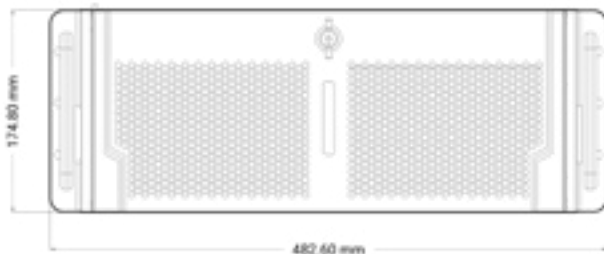

US Office

Phone: +1 802 861 2300 | Email: info@onlogic.com | www.onlogic.com

EU Office

Phone: +31 088 5200 700 | Email: info@onlogic.eu | www.onlogic.com