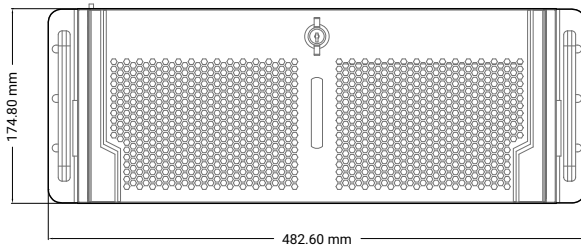

Expansion & Features	
Expansion & Storage	2 PCIe 3.0 x16 slots 3 PCIe 3.0 x8 slots 1 PCIe 3.0 x1 slot Internal or Hot-Swap storage options
Features	Optional TPM 2.0

Mechanical	
Dimensions (WxHxD)	482.6 mm x 178 mm x 508 mm
Mounting Options	Rackmount

MK400-70 Dimensional Drawings

4U Rackmount Industrial Edge Server

All measurements in mm

FRONT

SIDE