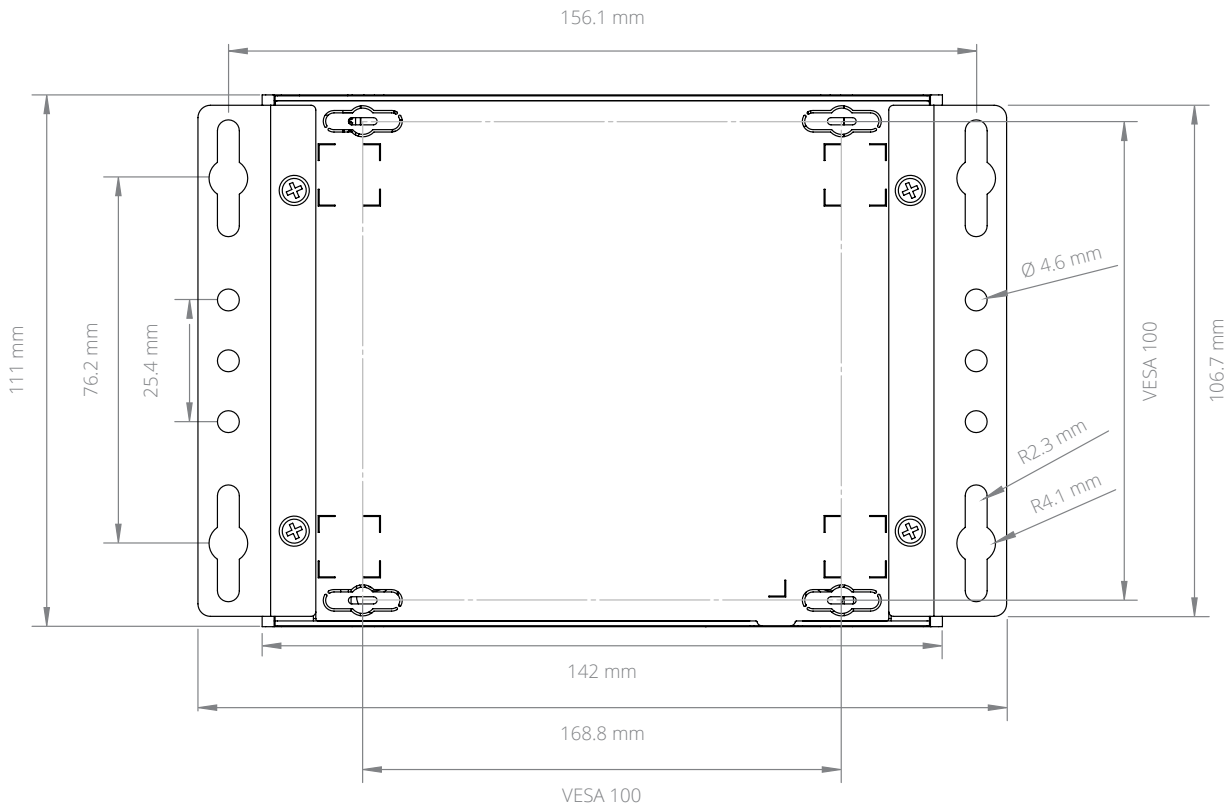

Expansion & Features	
Expansion & Storage	1 M.2 E Key 2230 slot 1 M.2 2260 PCIe x4/SATA slot

Mechanical	
Dimensions (WxHxD)	142 x 62 x 107 mm (5.6 x 2.4 x 4.2 in)
Mounting Options	DIN VESA Wall

Environmental & Regulatory	
Operating Temperature	-0°C ~ 50°C
Certifications	FCC 47 CFR Part 15 CE WEEE Directive (2002/96/EC) ErP Directive (2009/125/EC) RoHS 2 (2011/65/EU) REACH EN 55024 EN 55032 EN 55035 EN 62368-1

All measurements in mm

FRONT

SIDE

BOTTOM