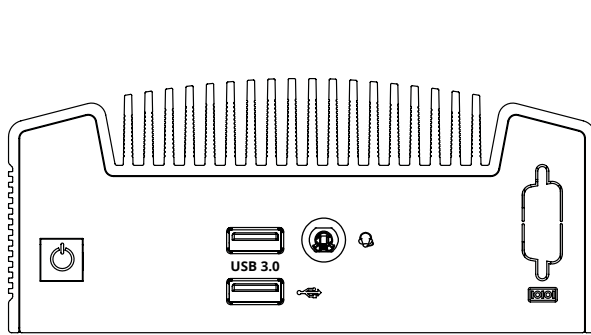

ML100G-40 Dimensional Drawings

AMD-Powered Fanless Mini PC

All measurements in mm

FRONT