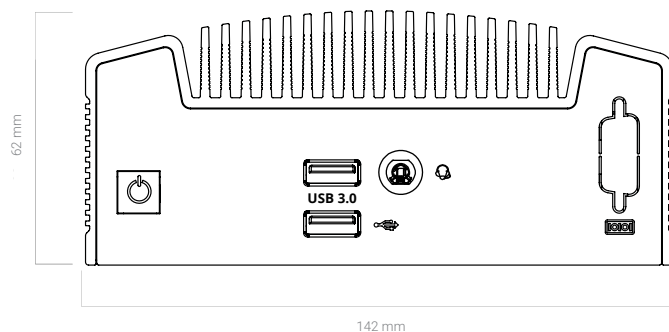

US Office

Phone: +1 802 861 2300 | Email: info@onlogic.com | www.onlogic.com

EU Office

Phone: +31 088 5200 700 | Email: info@onlogic.eu | www.onlogic.com