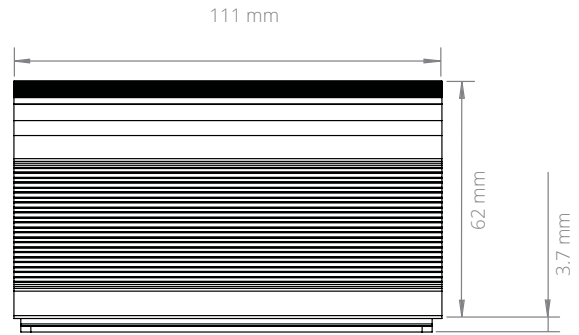

Expansion & Features	
Expansion & Storage	1 M.2 E Key 2230 slot 1 M.2 2260 PCIe x4/SATA slot

Mechanical	
Dimensions (WxHxD)	142 x 62 x 107 mm (5.6 x 2.4 x 4.2 in)
Mounting Options	DIN VESA Wall

Environmental & Regulatory	
Operating Temperature	-0°C ~ 50°C
Certifications	FCC 47 CFR Part 15 CE WEEE Directive (2002/96/EC) ErP Directive (2009/125/EC) RoHS 2 (2011/65/EU) REACH EN 55024 EN 55032 EN 55035 EN 62368-1

US Office

Phone: +1 802 861 2300 | Email: info@onlogic.com | www.onlogic.com

EU Office

Phone: +31 088 5200 700 | Email: info@onlogic.eu | www.onlogic.com

ML100G-40 Dimensional Drawings

AMD-Powered Fanless Mini PC

All measurements in mm

FRONT

SIDE

BOTTOM