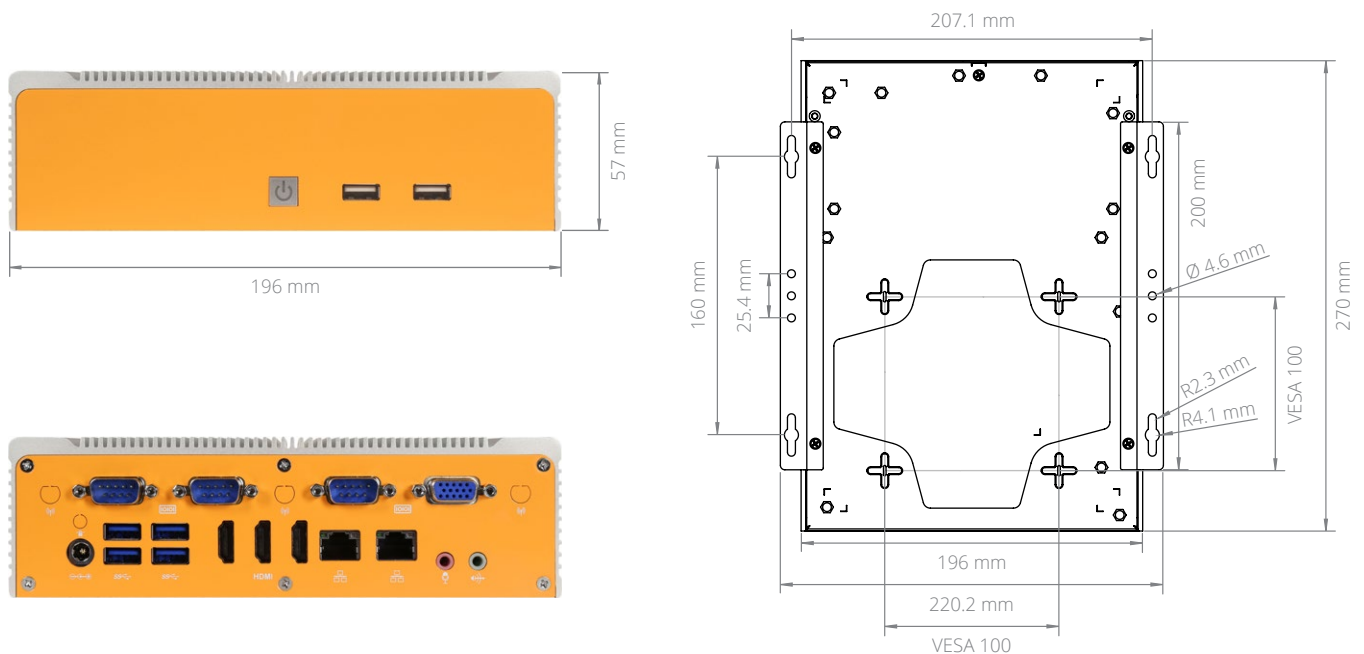

Industrial Intel® Skylake Mini-ITX Computer

Specifications

ML450G-51

Front I/O	2 USB 2.0 ports Power button	Memory Type	DDR4 SO-DIMM (non-ECC)
Rear I/O	3 HDMI ports 2 Gb LAN ports 4 USB 3.0 ports 2 RS-232/422/485 COM ports 1 RS-232 COM port 1 VGA port 2 Audio jacks; line-out, mic-in	Memory Capacity	Up to 32 GB
Processor	Intel Celeron, Pentium, Core i3/i5	Memory Speed	2133 MHz
Processor Speed	Configuration Dependent	LAN Controller	Intel I210 GbE Intel I219LM
Processor Generation	Skylake	Input Voltage	12 V or 19 ~ 24 V
Processor Core	Configuration Dependent	Power Input	DC jack
Graphics / GPU	Intel HD Graphics 510 Intel HD Graphics 530 (Processor Dependent)	Operating Temp. Range	0°C ~ 40°C
		Dimensions (WxHxD)	196 mm x 57 mm x 270 mm
		Case Material	Steel With Aluminum Extrusion
		Mounting Options	DIN-mount, VESA MIS-D 100 mount, Wall-mount

Dimensional Drawings

All measurements in mm

onlogic.com/ml450g-51 ➔

US Office

Phone: +1 802 861 2300
Email: info@onlogic.com
www.onlogic.com

EU Office

Phone: +31 088 5200 700
Email: info@onlogic.eu
www.onlogic.com