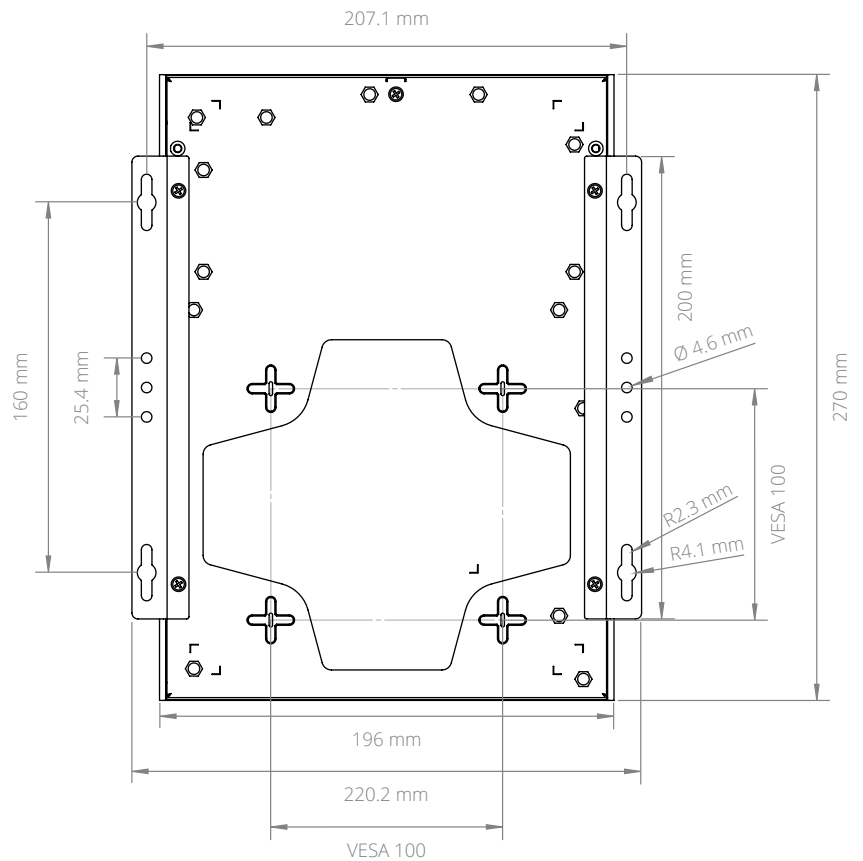

ML450 Dimensional Drawings

Fanless Mini-ITX Case

All measurements in mm

FRONT

SIDE

* Shown with Additional COM

* Shown with Optional LCD

onlogic.com/ml400-series >