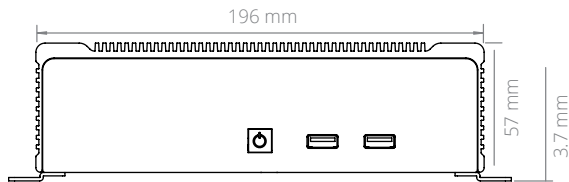

EU Office

Phone: +31 088 5200 700
Email: info@onlogic.eu
www.onlogic.com

Industrial Intel® Skylake Mini-ITX Computer

Specifications

ML450G-51

Front I/O	2 USB 2.0 ports Power button	Memory Type	DDR4 SO-DIMM (non-ECC)
Rear I/O	3 HDMI ports 2 Gb LAN ports 4 USB 3.0 ports 2 RS-232/422/485 COM ports 1 RS-232 COM port 1 VGA port 2 Audio jacks; line-out, mic-in	Memory Capacity	Up to 32 GB
Processor	Intel Celeron, Pentium, Core i3/i5	Memory Speed	2133 MHz
Processor Speed	Configuration Dependent	LAN Controller	Intel I210 GbE Intel I219LM
Processor Generation	Skylake	Input Voltage	12 V or 19 ~ 24 V
Processor Core	Configuration Dependent	Power Input	DC jack
Graphics / GPU	Intel HD Graphics 510 Intel HD Graphics 530 (Processor Dependent)	Operating Temp. Range	0°C ~ 40°C
		Dimensions (WxHxD)	196 mm x 57 mm x 270 mm
		Case Material	Steel With Aluminum Extrusion
		Mounting Options	DIN-mount, VESA MIS-D 100 mount, Wall-mount

Dimensional Drawings

All measurements in mm

onlogic.com/ml450g-51 ➔

US Office

Phone: +1 802 861 2300
Email: info@onlogic.com
www.onlogic.com

EU Office

Phone: +31 088 5200 700
Email: info@onlogic.eu
www.onlogic.com

ML450 Dimensional Drawings

Fanless Mini-ITX Case

All measurements in mm

FRONT

SIDE

* Shown with Additional COM

* Shown with Optional LCD

onlogic.com/ml400-series >