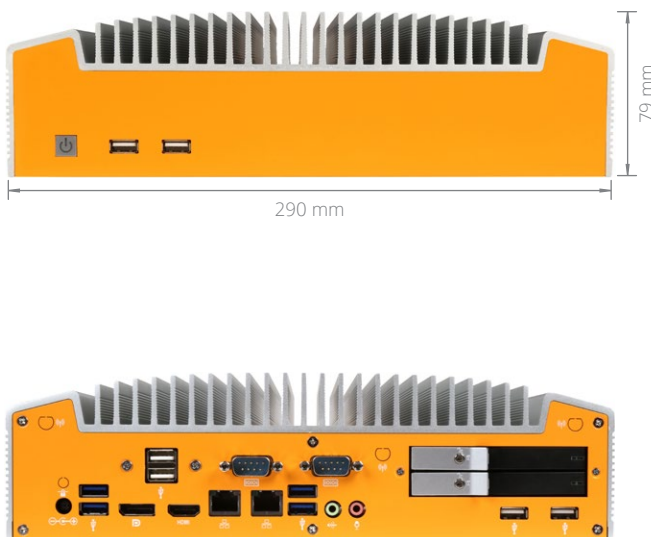

Industrial Fanless Intel® Haswell Computer with Hot Swap

Specifications

ML600G-30

Front I/O	2 USB 2.0 ports Power button	Memory Type	DDR3 SO-DIMM (non-ECC)
Rear I/O	1 DisplayPort 1 HDMI port 2 Gb LAN ports (1 with iAMT support) 4 USB 3.0 ports 2 RS-232 COM ports 4 USB 2.0 ports 2 Audio jacks: line-out, mic-in 1 DC jack	Memory Capacity	Up to 16 GB
Processor	Intel Celeron, Pentium, Core i3/i5/i7	Memory Speed	1600 MHz
Processor Speed	Configuration Dependent	LAN Controller	Intel I210 GbE Intel I217LM GbE with Intel AMT
Processor Generation	Haswell	Input Voltage	19 V
Processor Core	Configuration Dependent	Power Input	DC jack
Graphics / GPU	Intel 4th Generation HD Graphics	Operating Temp. Range	0 ~ 50°C
		Dimensions (WxHxD)	290 mm x 79 mm x 187 mm
		Case Material	Steel With Aluminum Extrusion
		Mounting Options	DIN-mount, VESA MIS-D 100 mount, Wall-mount

Dimensional Drawings

All measurements in mm

onlogic.com/ml600g-30 >

US Office

Phone: +1 802 861 2300
Email: info@onlogic.com
www.onlogic.com

EU Office

Phone: +31 088 5200 700
Email: info@onlogic.eu
www.onlogic.com