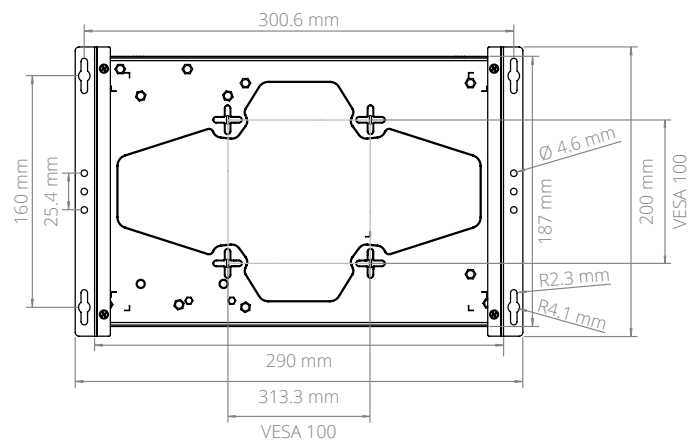

Industrial Fanless Intel® Haswell Computer with Hot Swap

Specifications

ML600G-30

Front I/O	2 USB 2.0 ports Power button	Memory Type	DDR3 SO-DIMM (non-ECC)
Rear I/O	1 DisplayPort 1 HDMI port 2 Gb LAN ports (1 with iAMT support) 4 USB 3.0 ports 2 RS-232 COM ports 4 USB 2.0 ports 2 Audio jacks: line-out, mic-in 1 DC jack	Memory Capacity	Up to 16 GB
Processor	Intel Celeron, Pentium, Core i3/i5/i7	Memory Speed	1600 MHz
Processor Speed	Configuration Dependent	LAN Controller	Intel I210 GbE Intel I217LM GbE with Intel AMT
Processor Generation	Haswell	Input Voltage	19 V
Processor Core	Configuration Dependent	Power Input	DC jack
Graphics / GPU	Intel 4th Generation HD Graphics	Operating Temp. Range	0 ~ 50°C
		Dimensions (WxHxD)	290 mm x 79 mm x 187 mm
		Case Material	Steel With Aluminum Extrusion
		Mounting Options	DIN-mount, VESA MIS-D 100 mount, Wall-mount

Dimensional Drawings

All measurements in mm

onlogic.com/ml600g-30 >

US Office

Phone: +1 802 861 2300
Email: info@onlogic.com
www.onlogic.com

EU Office

Phone: +31 088 5200 700
Email: info@onlogic.eu
www.onlogic.com