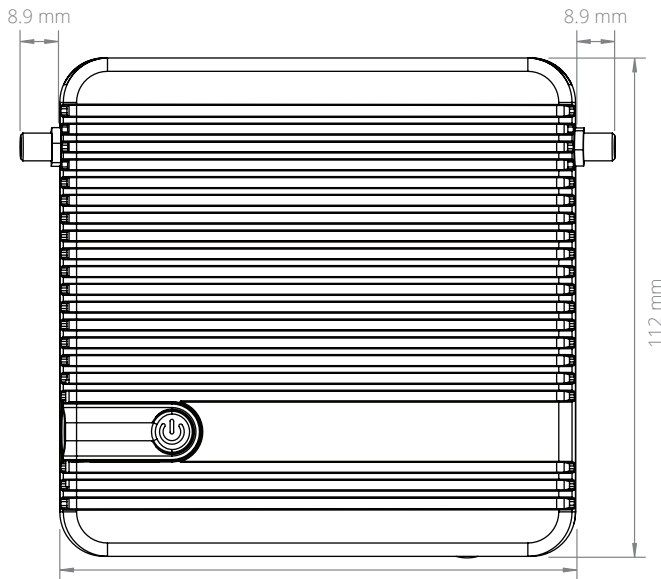

### Dimensional Drawings

*All measurements in mm*

[onlogic.com/tm700](http://onlogic.com/tm700)

## TM700 Dimensional Drawings

Industrial Fanless Mini PC

All measurements in mm

FRONT

BUTTON SIDE

TOP

BOTTOM

[onlogic.com/tm700](https://onlogic.com/tm700)