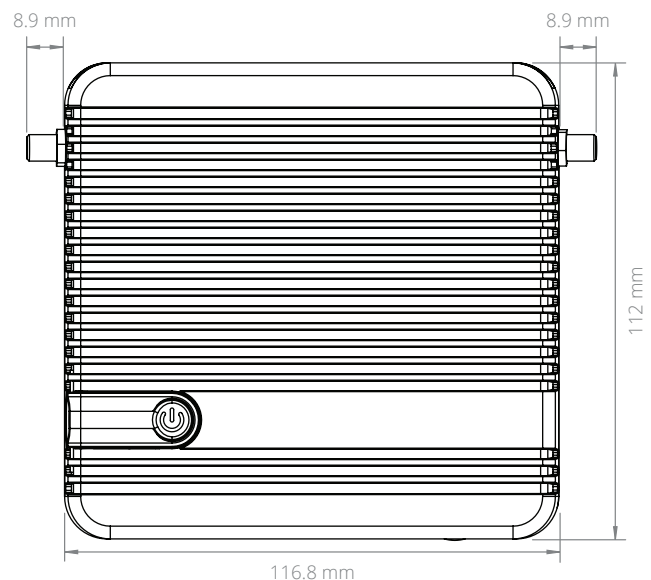

### Power In The Palm Of Your Hand

Measuring just 117 x 112 x 36mm, the TM700 packs dependable performance in a system that can be installed virtually anywhere.

### Specifications

TM700

Front I/O	1 USB 3.0 port 1 USB Type C port 1 Audio jack; Speaker/Mic-in	Memory Type	DDR3L SO-DIMM (non-ECC)
Rear I/O	2 HDMI ports 1 DisplayPort 1 Gb LAN 2 USB 3.0 ports 1 DC jack	Memory Capacity	Up to 16 GB
Processor	Intel Celeron N3160	Memory Speed	1600 MHz
Processor Speed	1.6 GHz	LAN Controller	Realtek RT8111G
Processor Generation	Braswell	Input Voltage	12 V
Processor Cores	4	Power Input	DC jack
Graphics/GPU	Intel HD Graphics	Operating Temp. Range	0°C ~ 40°C
		Dimensions (WxHxD)	116.75 W x 36.7 H x 112 D
		Case Material	Steel and Cast Aluminum
		Mounting Options	DIN mount, Wall-mount

### Dimensional Drawings

*All measurements in mm*

[onlogic.com/tm700](http://onlogic.com/tm700)