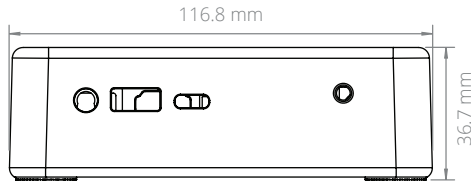

### Dimensional Drawings

*All measurements in mm*

[onlogic.com/tm700](http://onlogic.com/tm700)

## TM700 Dimensional Drawings

Industrial Fanless Mini PC

All measurements in mm

FRONT

BUTTON SIDE

TOP

BOTTOM

[onlogic.com/tm700](https://onlogic.com/tm700)