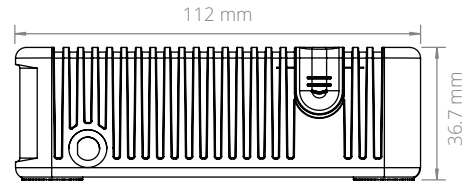

### Dimensional Drawings

*All measurements in mm*

[onlogic.com/tm700](http://onlogic.com/tm700)

## TM700 Dimensional Drawings

Industrial Fanless Mini PC

All measurements in mm

FRONT

BUTTON SIDE

TOP

BOTTOM

[onlogic.com/tm700](https://onlogic.com/tm700)