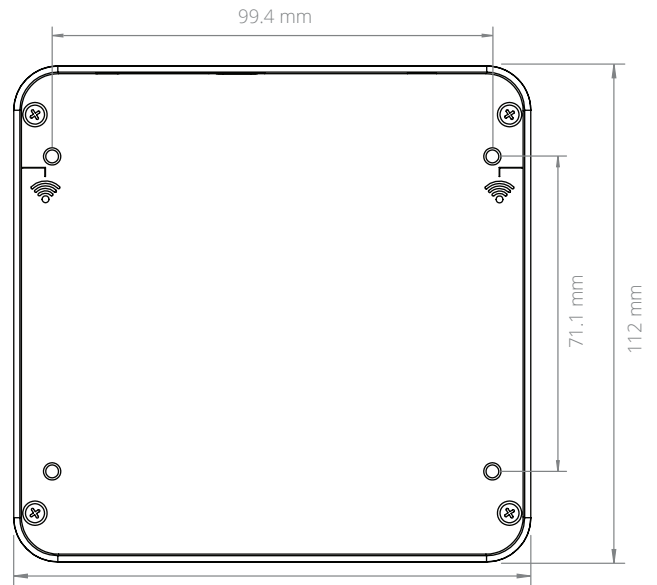

### Dimensional Drawings

*All measurements in mm*

[onlogic.com/tm700](http://onlogic.com/tm700)

## TM700 Dimensional Drawings

Industrial Fanless Mini PC

All measurements in mm

FRONT

BUTTON SIDE

TOP

BOTTOM

[onlogic.com/tm700](https://onlogic.com/tm700)