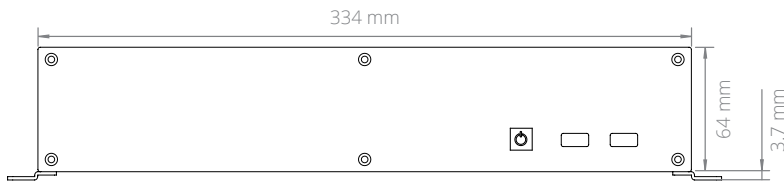

## MC600 Dimensional Drawings

Compact Mini-ITX Case with Expansion

*All measurements in mm*

**FRONT**

**SIDE**

**TOP**