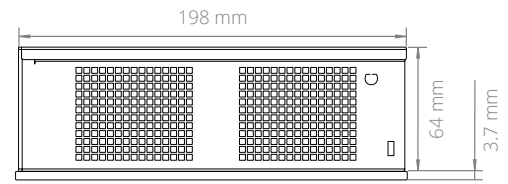

## MC600 Dimensional Drawings

Compact Mini-ITX Case with Expansion

*All measurements in mm*

**FRONT**

**SIDE**

**TOP**