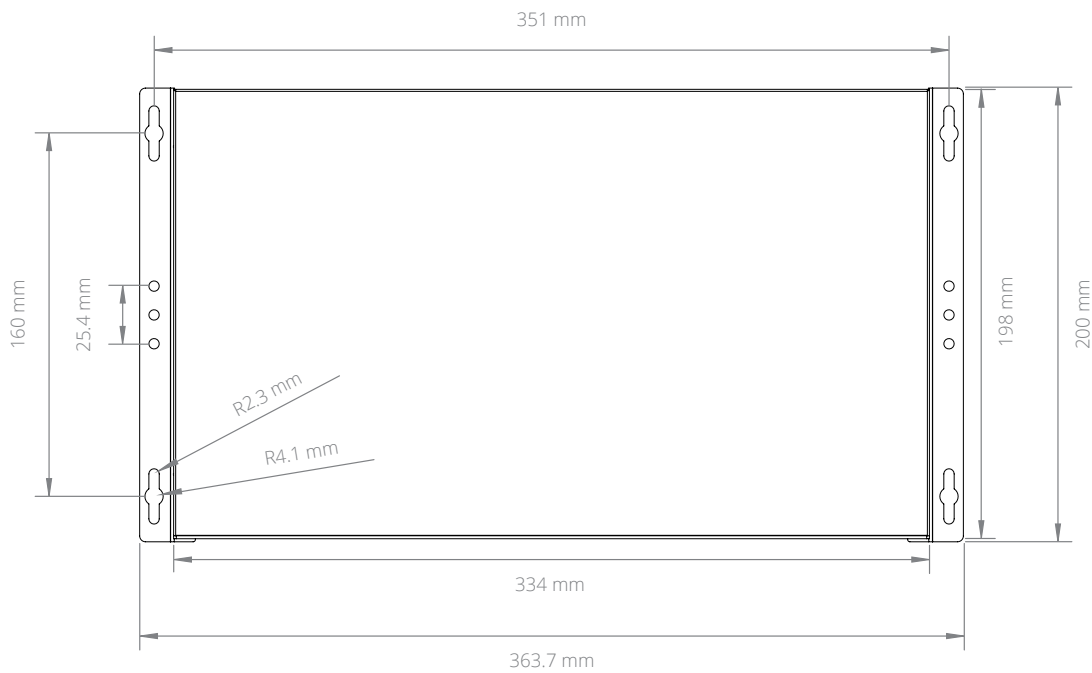

## MC600 Dimensional Drawings

Compact Mini-ITX Case with Expansion

*All measurements in mm*

**FRONT**

**SIDE**

**TOP**